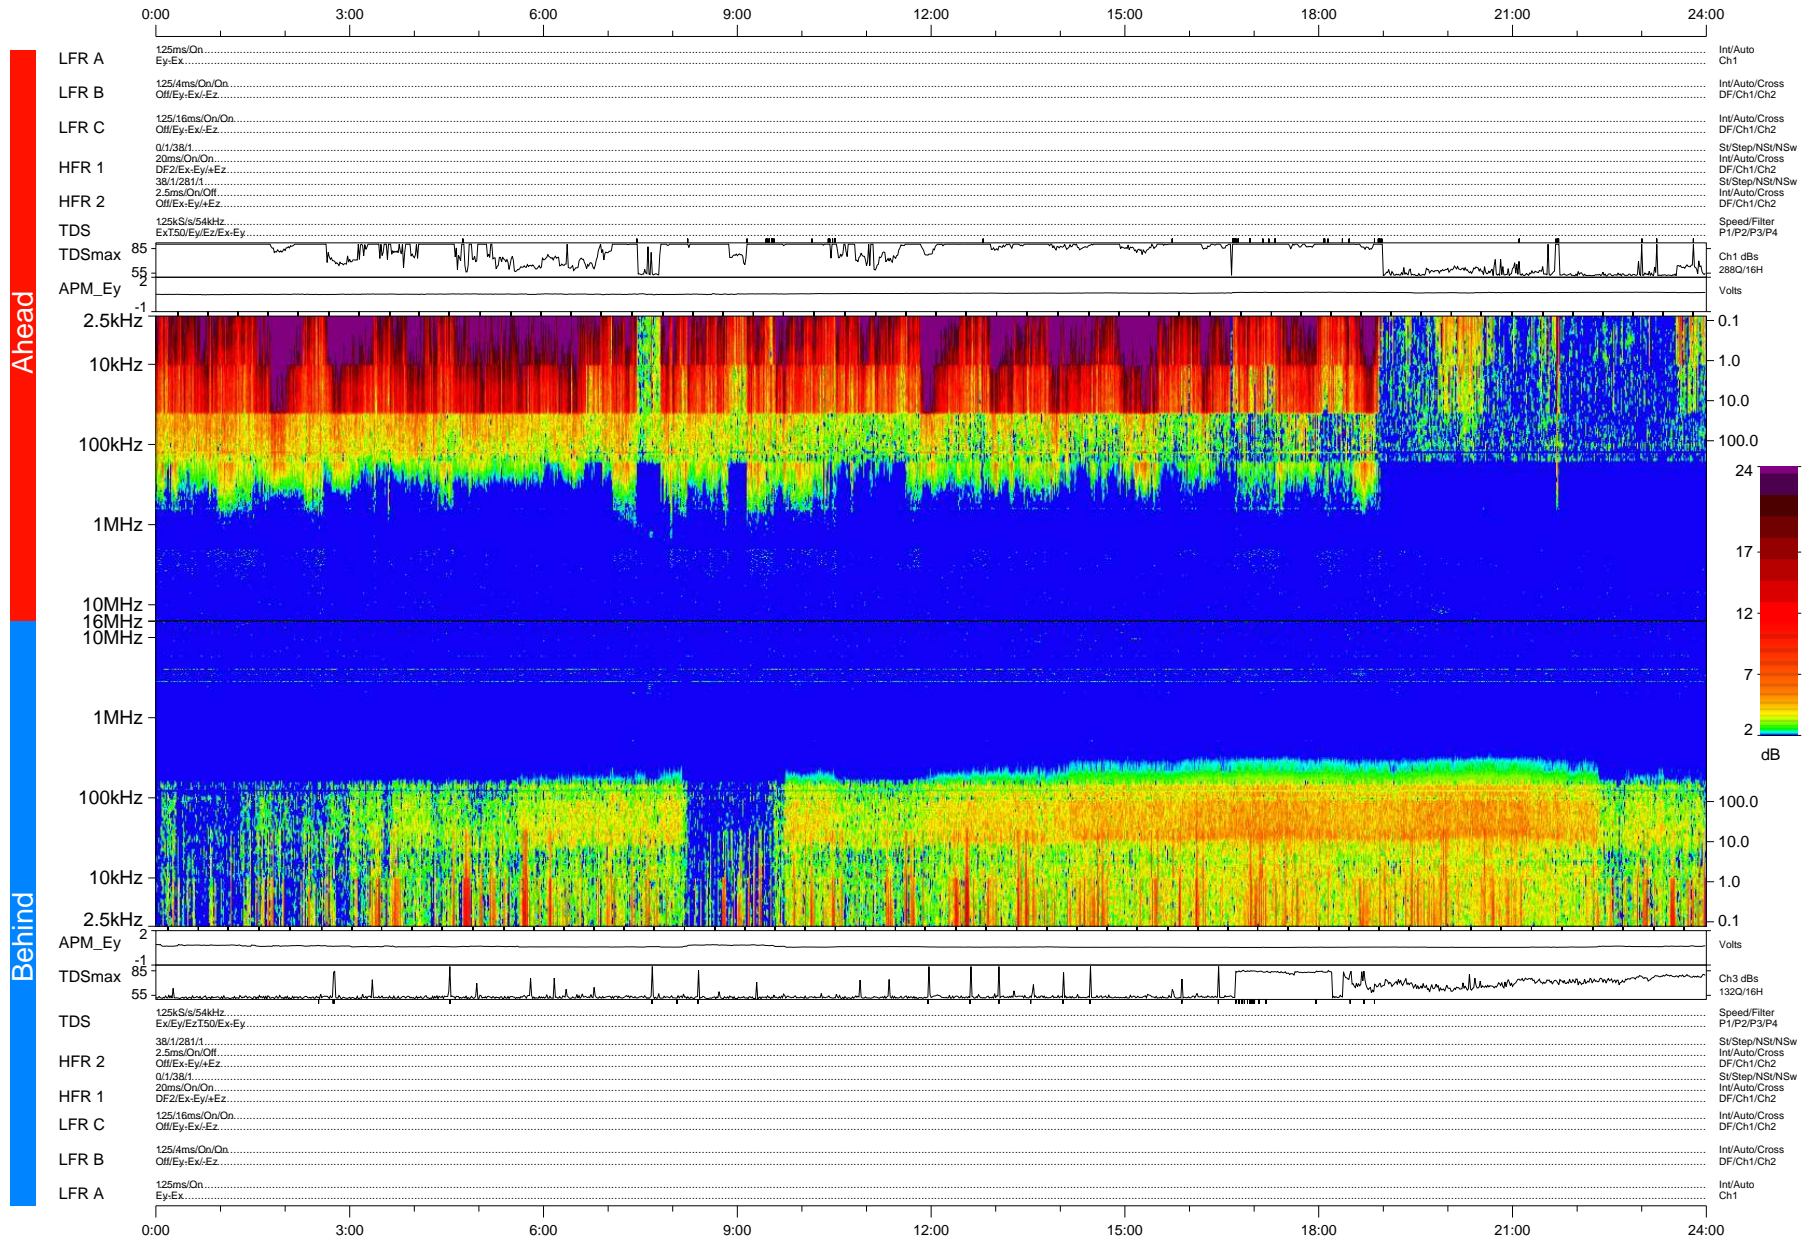

STEREO/WAVES Daily Summary - 27-Dec-2007 (DOY 361)

Ahead source file: swaves_ahead_2007_361_1_04.fin (Recovery: 100.0% HK, 102% Pkts)
Ahead PSE Angle: 21.1°

DPU up 91.5d, V388d5

Behind PSE Angle: -22.6°
Behind source file: swaves_behind_2007_361_1_04.fin (Recovery: 100.0% HK, 79% Pkts)

Time (UTC)