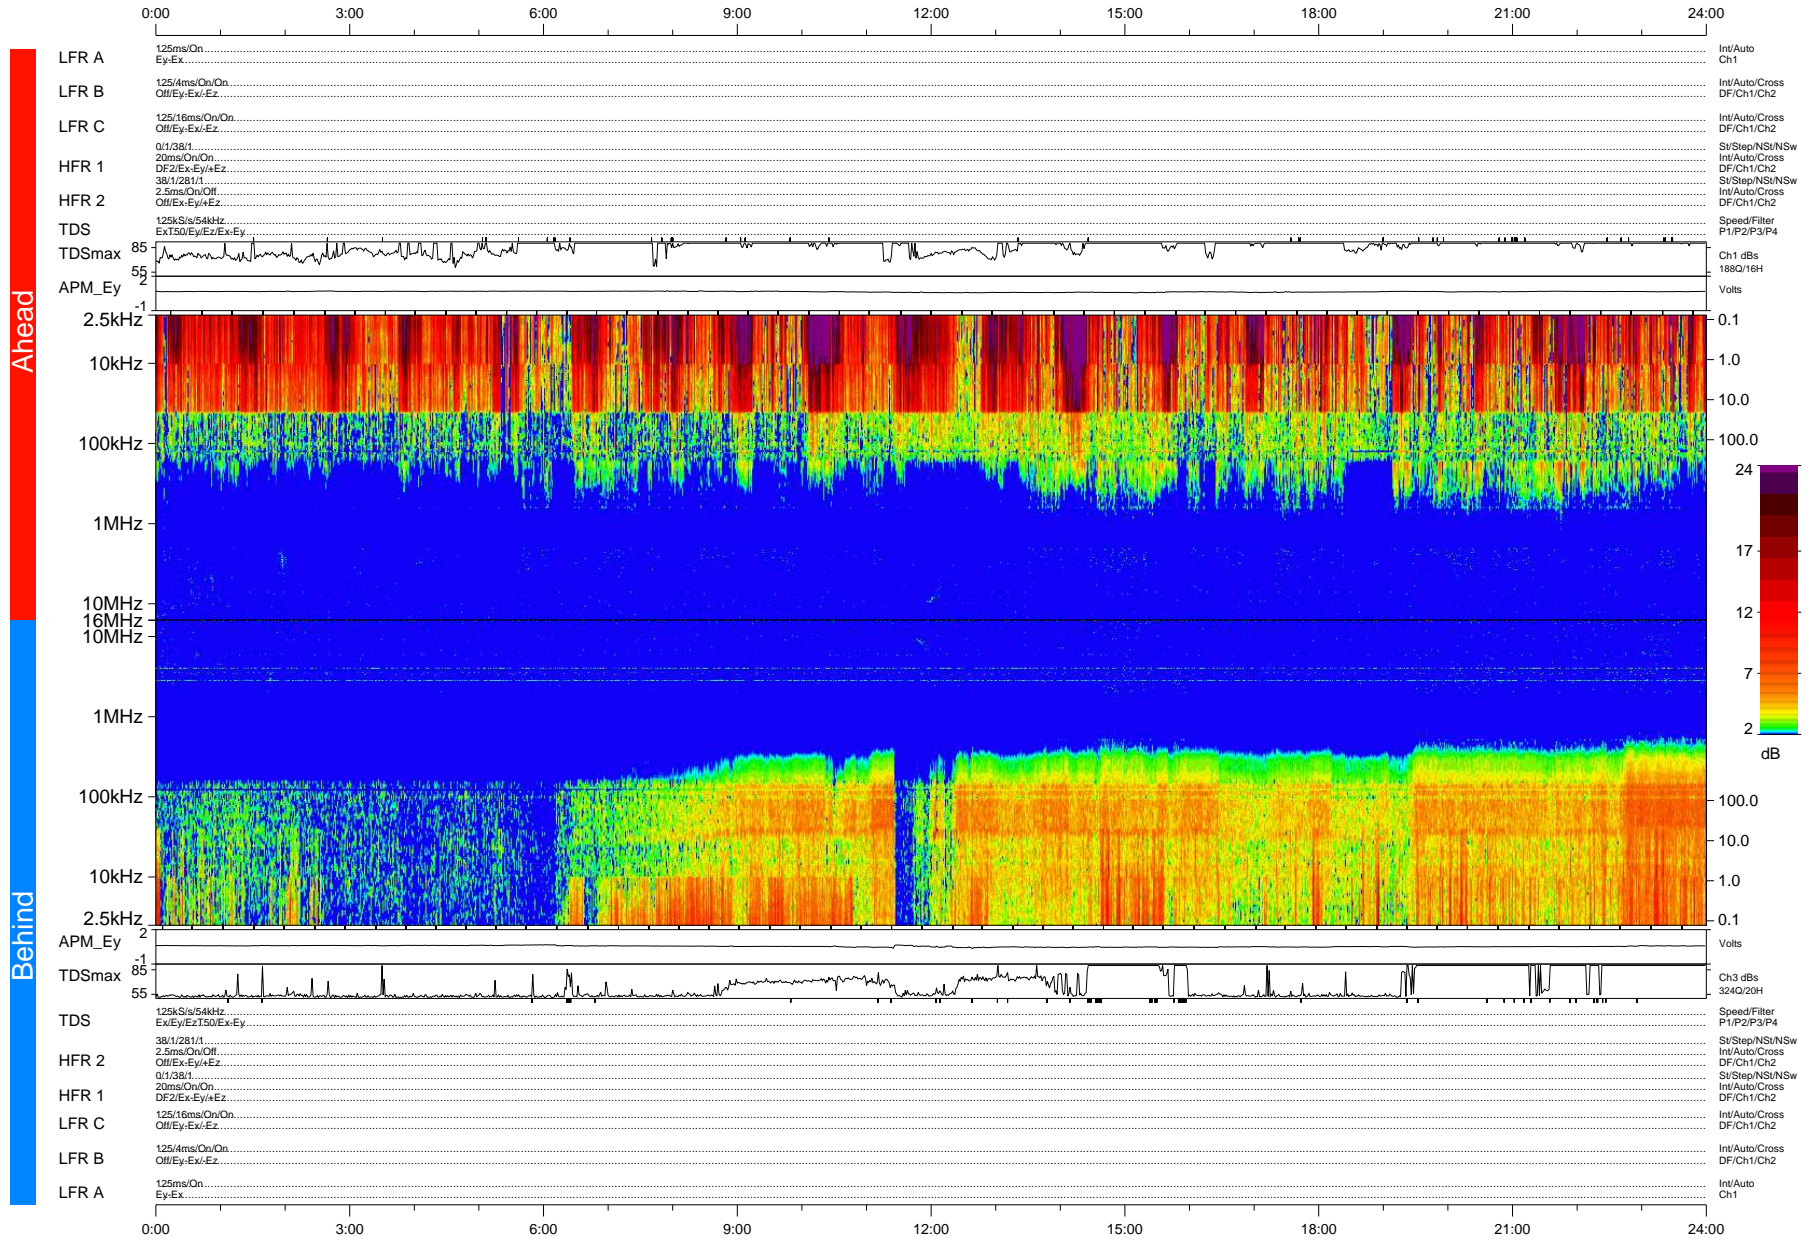

STEREO/WAVES Daily Summary - 25-Dec-2007 (DOY 359)

Ahead source file: swaves_ahead_2007_359_1_04.fin (Recovery: 100.0% HK, 88% Pkts)
 Ahead PSE Angle: 21.1°

DPU up 89.5d, V388d5

Behind PSE Angle: -22.6°
 Behind source file: swaves_behind_2007_359_1_04.fin (Recovery: 100.0% HK, 108% Pkts)

Time (UTC)

file: stereo_swaves_daily-summary_color-status_20071225_v04
 made by: space.umn.edu on macOS with IDL 8.8.2 on 2022-10-19 18:33:11, with Tlib V945 / dynspec V311
 DPU up 89.2d, V388d5