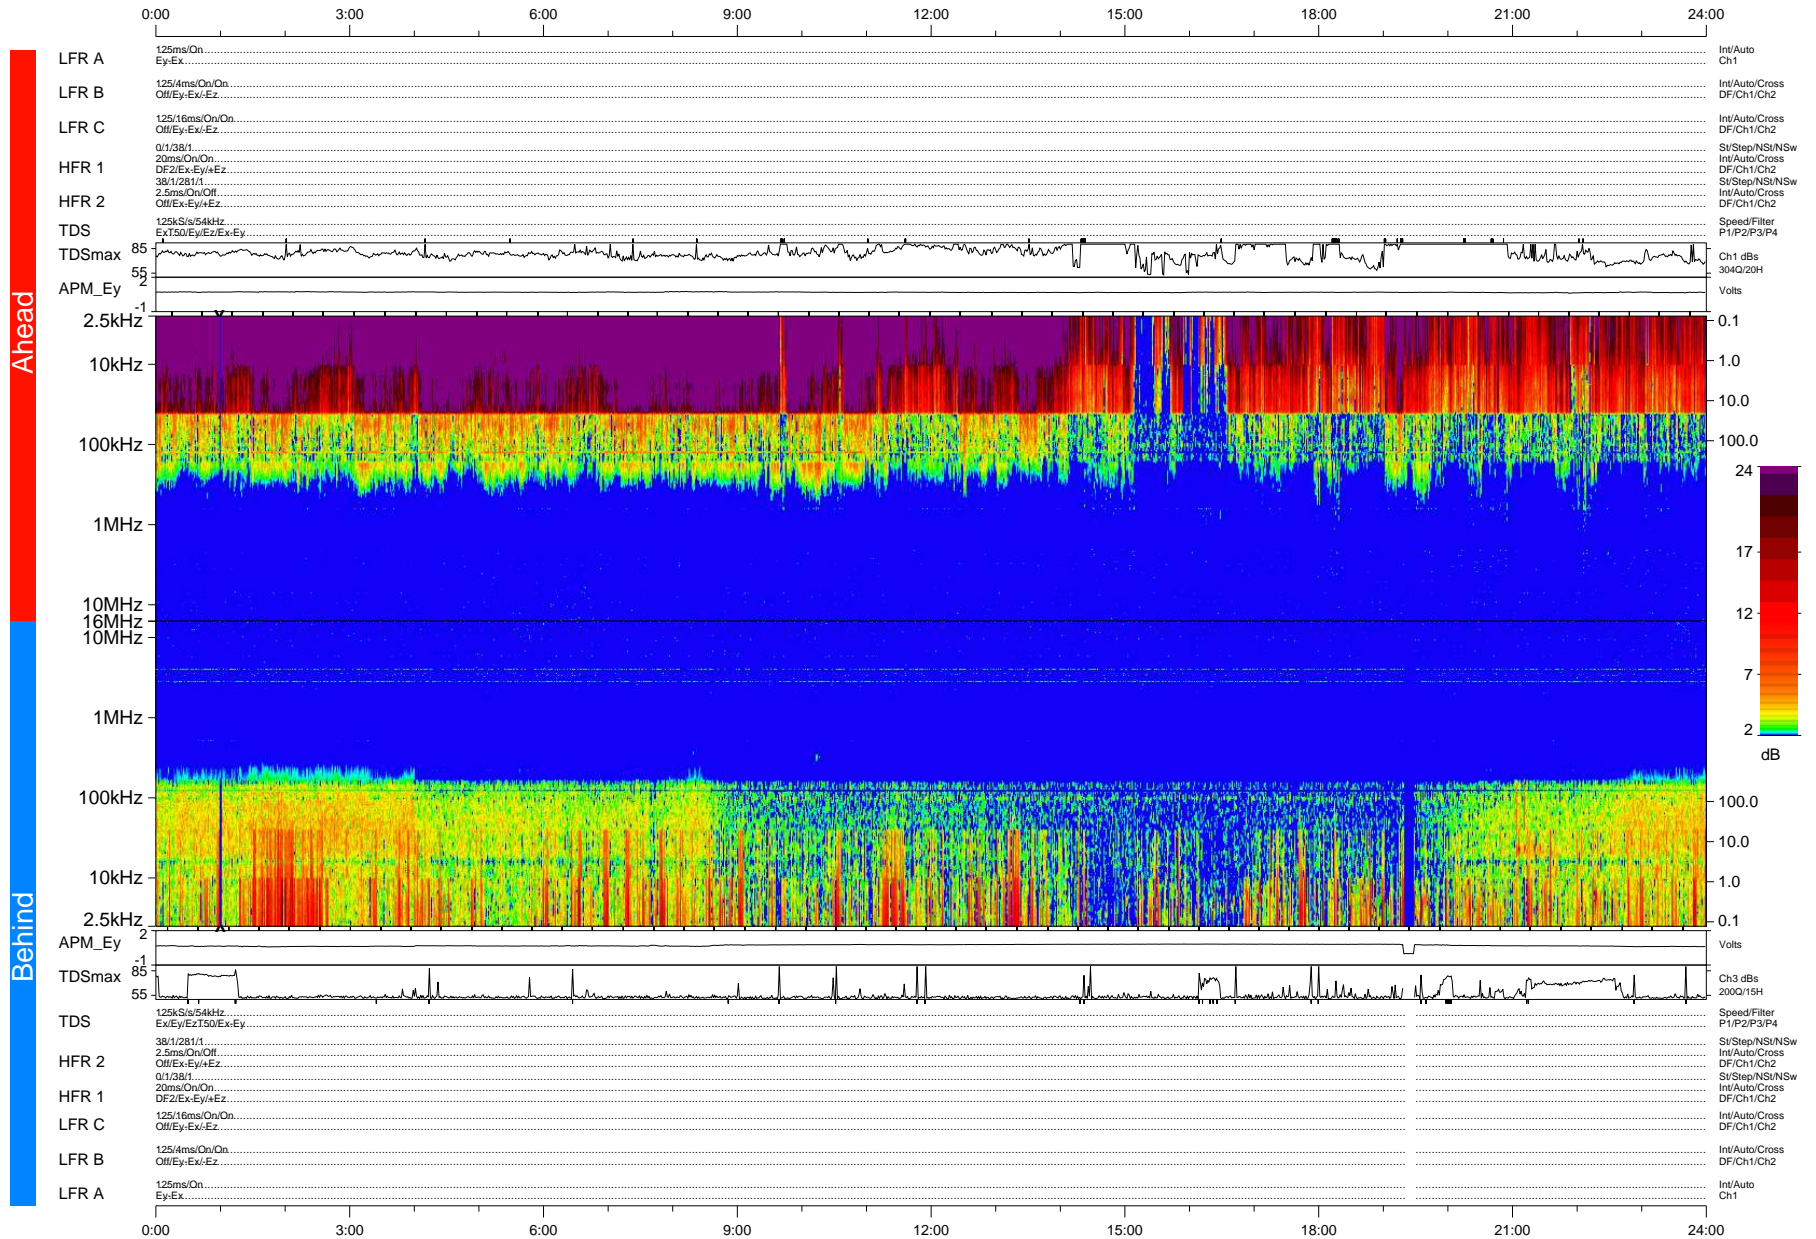

STEREO/WAVES Daily Summary - 24-Dec-2007 (DOY 358)

Ahead source file: swaves_ahead_2007_358_1_04.fin (Recovery: 100.0% HK, 105% Pkts)
Ahead PSE Angle: -21.0°

DPU up 88.5d, V388d5

Behind PSE Angle: -22.5°
Behind source file: swaves_behind_2007_358_1_04.fin (Recovery: 99.3% HK, 89% Pkts)

Time (UTC)