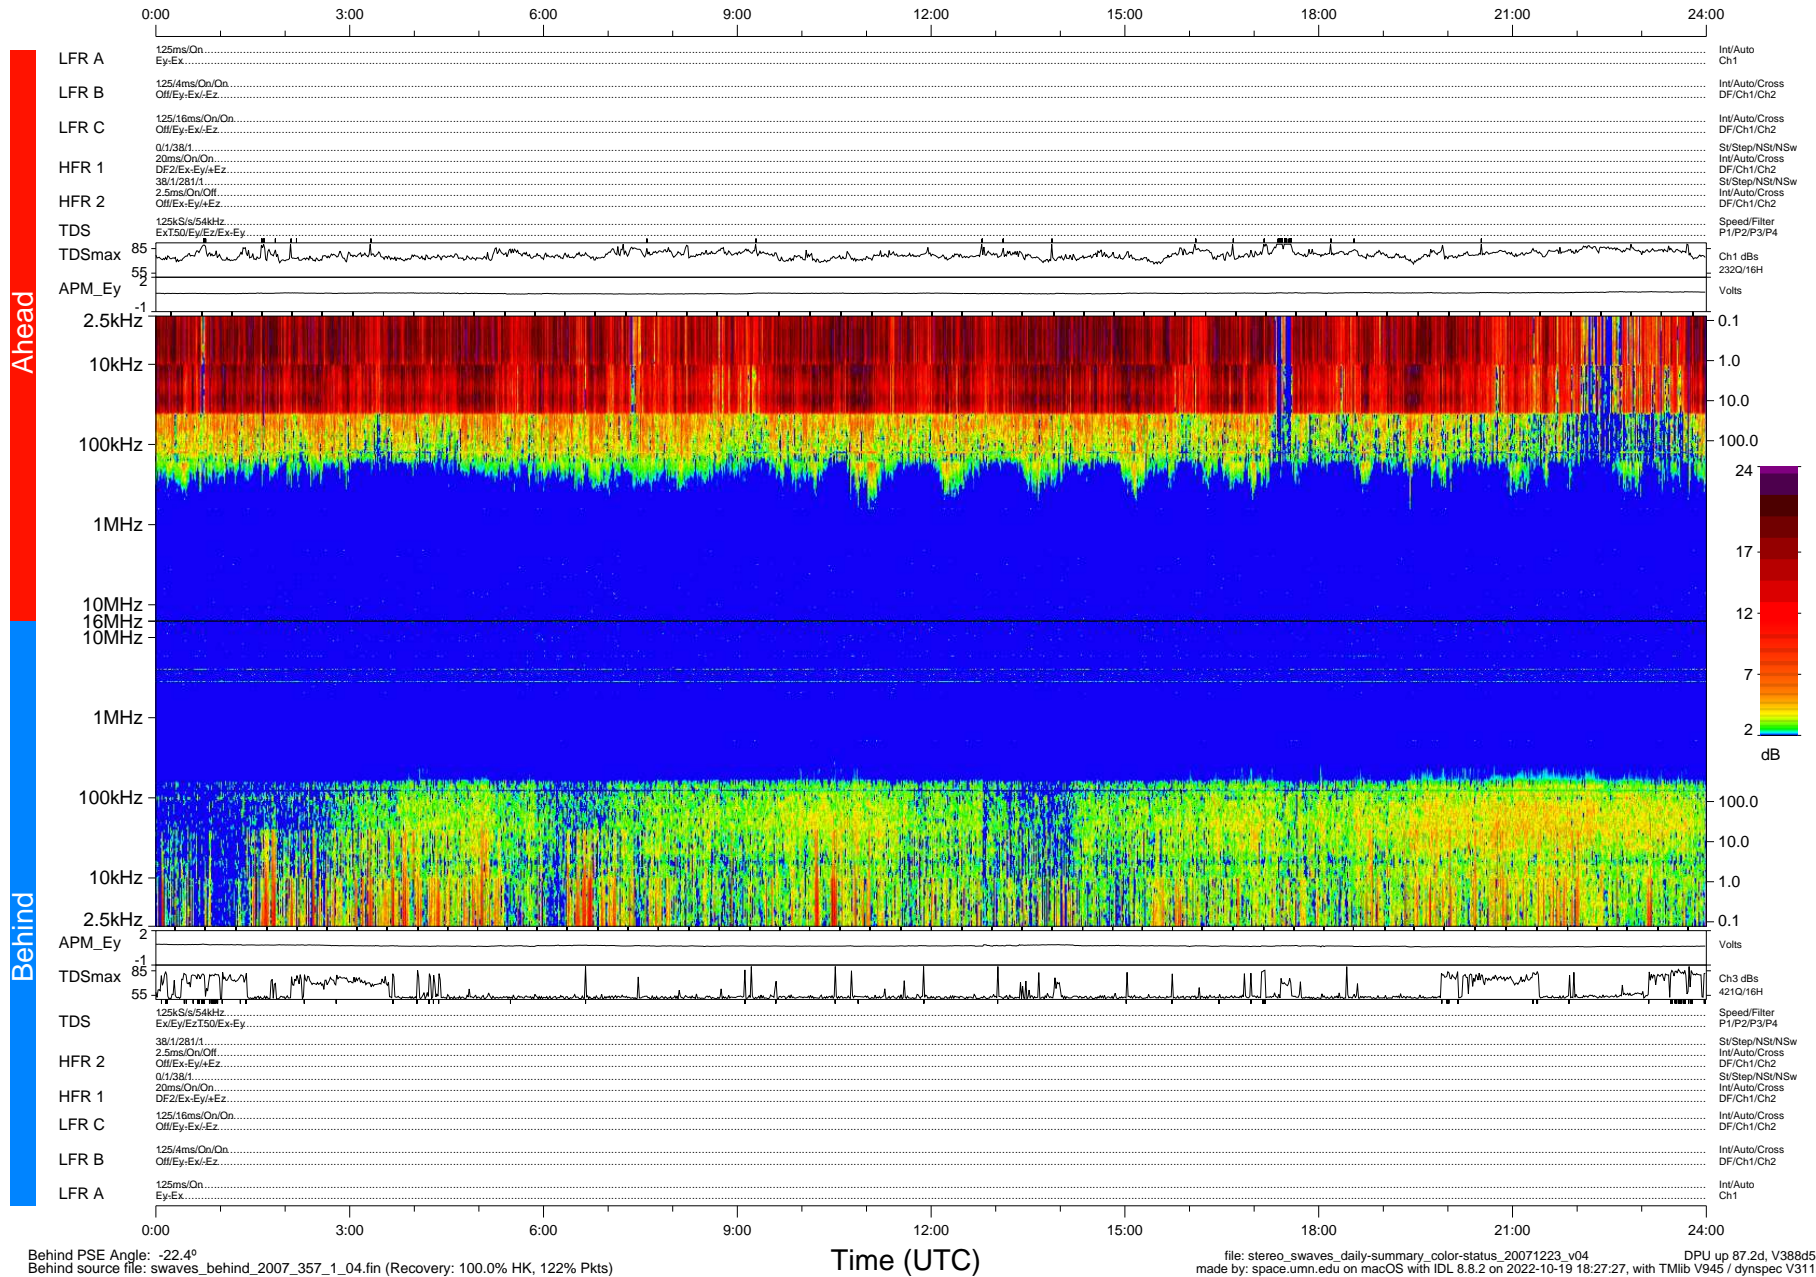

STEREO/WAVES Daily Summary - 23-Dec-2007 (DOY 357)

Ahead source file: swaves_ahead_2007_357_1_04.fin (Recovery: 100.0% HK, 94% Pkts)
Ahead PSE Angle: 21.1°

DPU up 87.5d, V388d5

Behind PSE Angle: -22.4°
Behind source file: swaves_behind_2007_357_1_04.fin (Recovery: 100.0% HK, 122% Pkts)