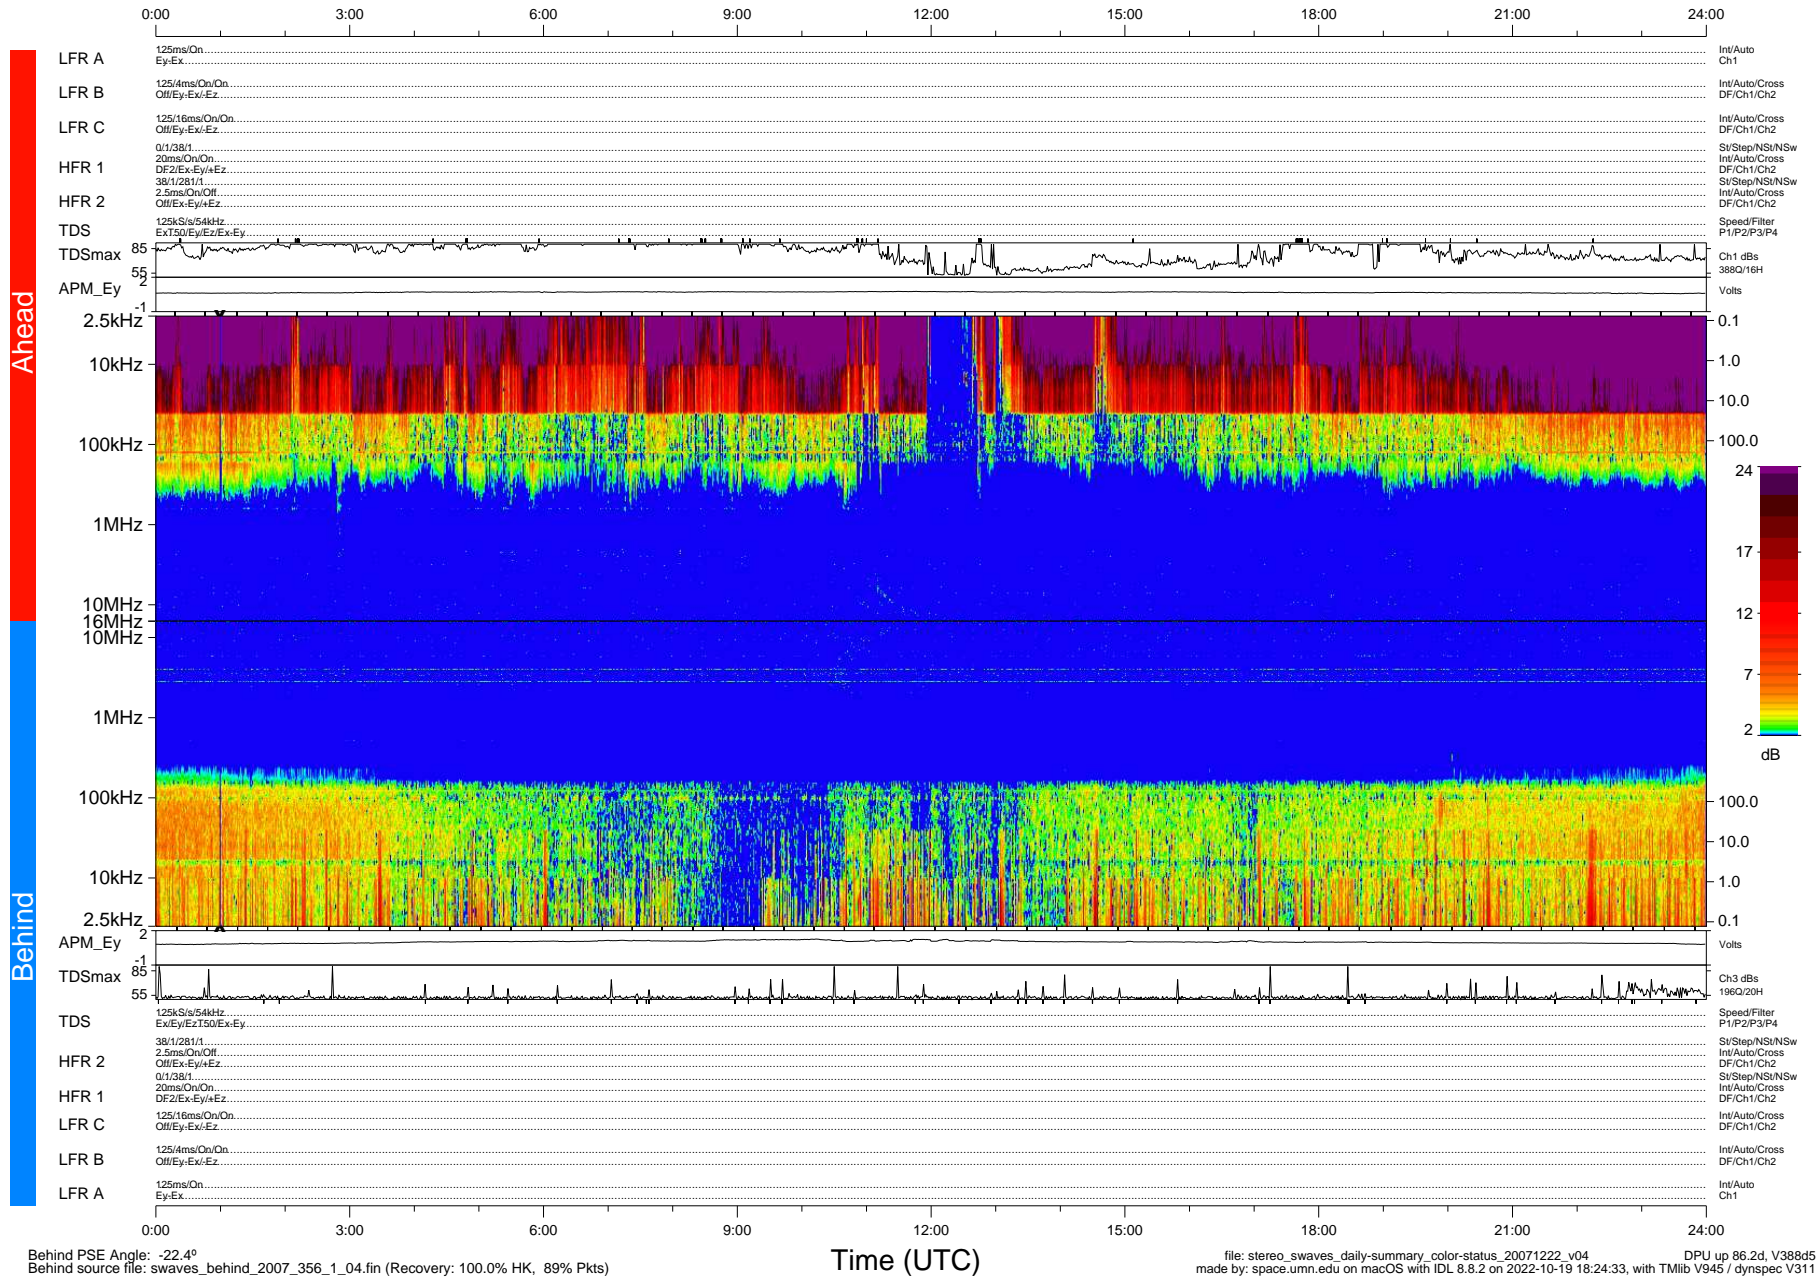

STEREO/WAVES Daily Summary - 22-Dec-2007 (DOY 356)

Ahead source file: swaves_ahead_2007_356_1_04.fin (Recovery: 100.0% HK, 117% Pkts)
Ahead PSE Angle: 21.1°

DPU up 86.5d, V388d5

Behind PSE Angle: -22.4°
Behind source file: swaves_behind_2007_356_1_04.fin (Recovery: 100.0% HK, 89% Pkts)