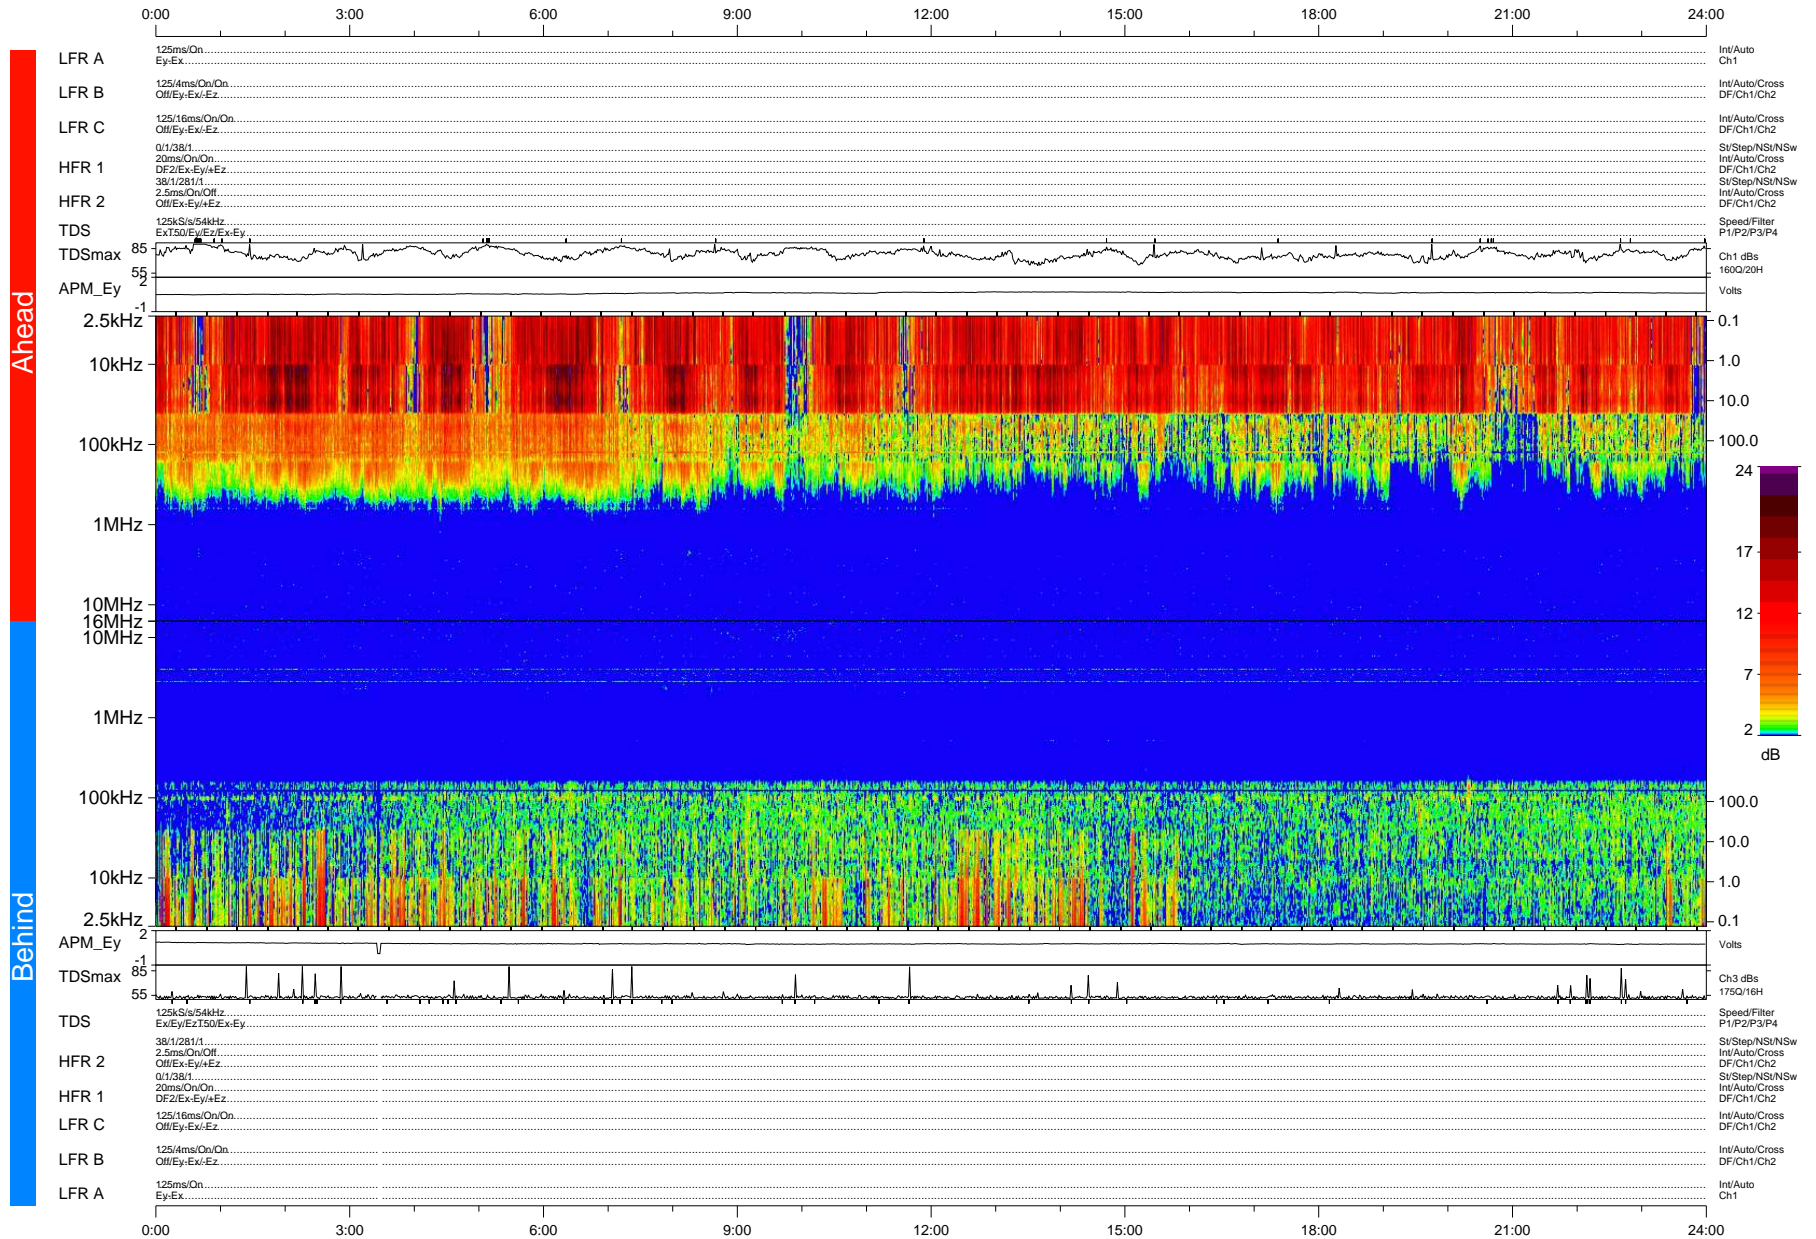

STEREO/WAVES Daily Summary - 21-Dec-2007 (DOY 355)

Ahead source file: swaves_ahead_2007_355_1_04.fin (Recovery: 100.0% HK, 84% Pkts)
 Ahead PSE Angle: 21.0°

DPU up 85.5d, V388d5

Behind PSE Angle: -22.4°
 Behind source file: swaves_behind_2007_355_1_04.fin (Recovery: 99.8% HK, 86% Pkts)

Time (UTC)

file: stereo_swaves_daily-summary_color-status_20071221_v04
 DPU up 85.2d, V388d5
 made by: space.umn.edu on macOS with IDL 8.8.2 on 2022-10-19 18:21:38, with TMLib V945 / dynspec V311