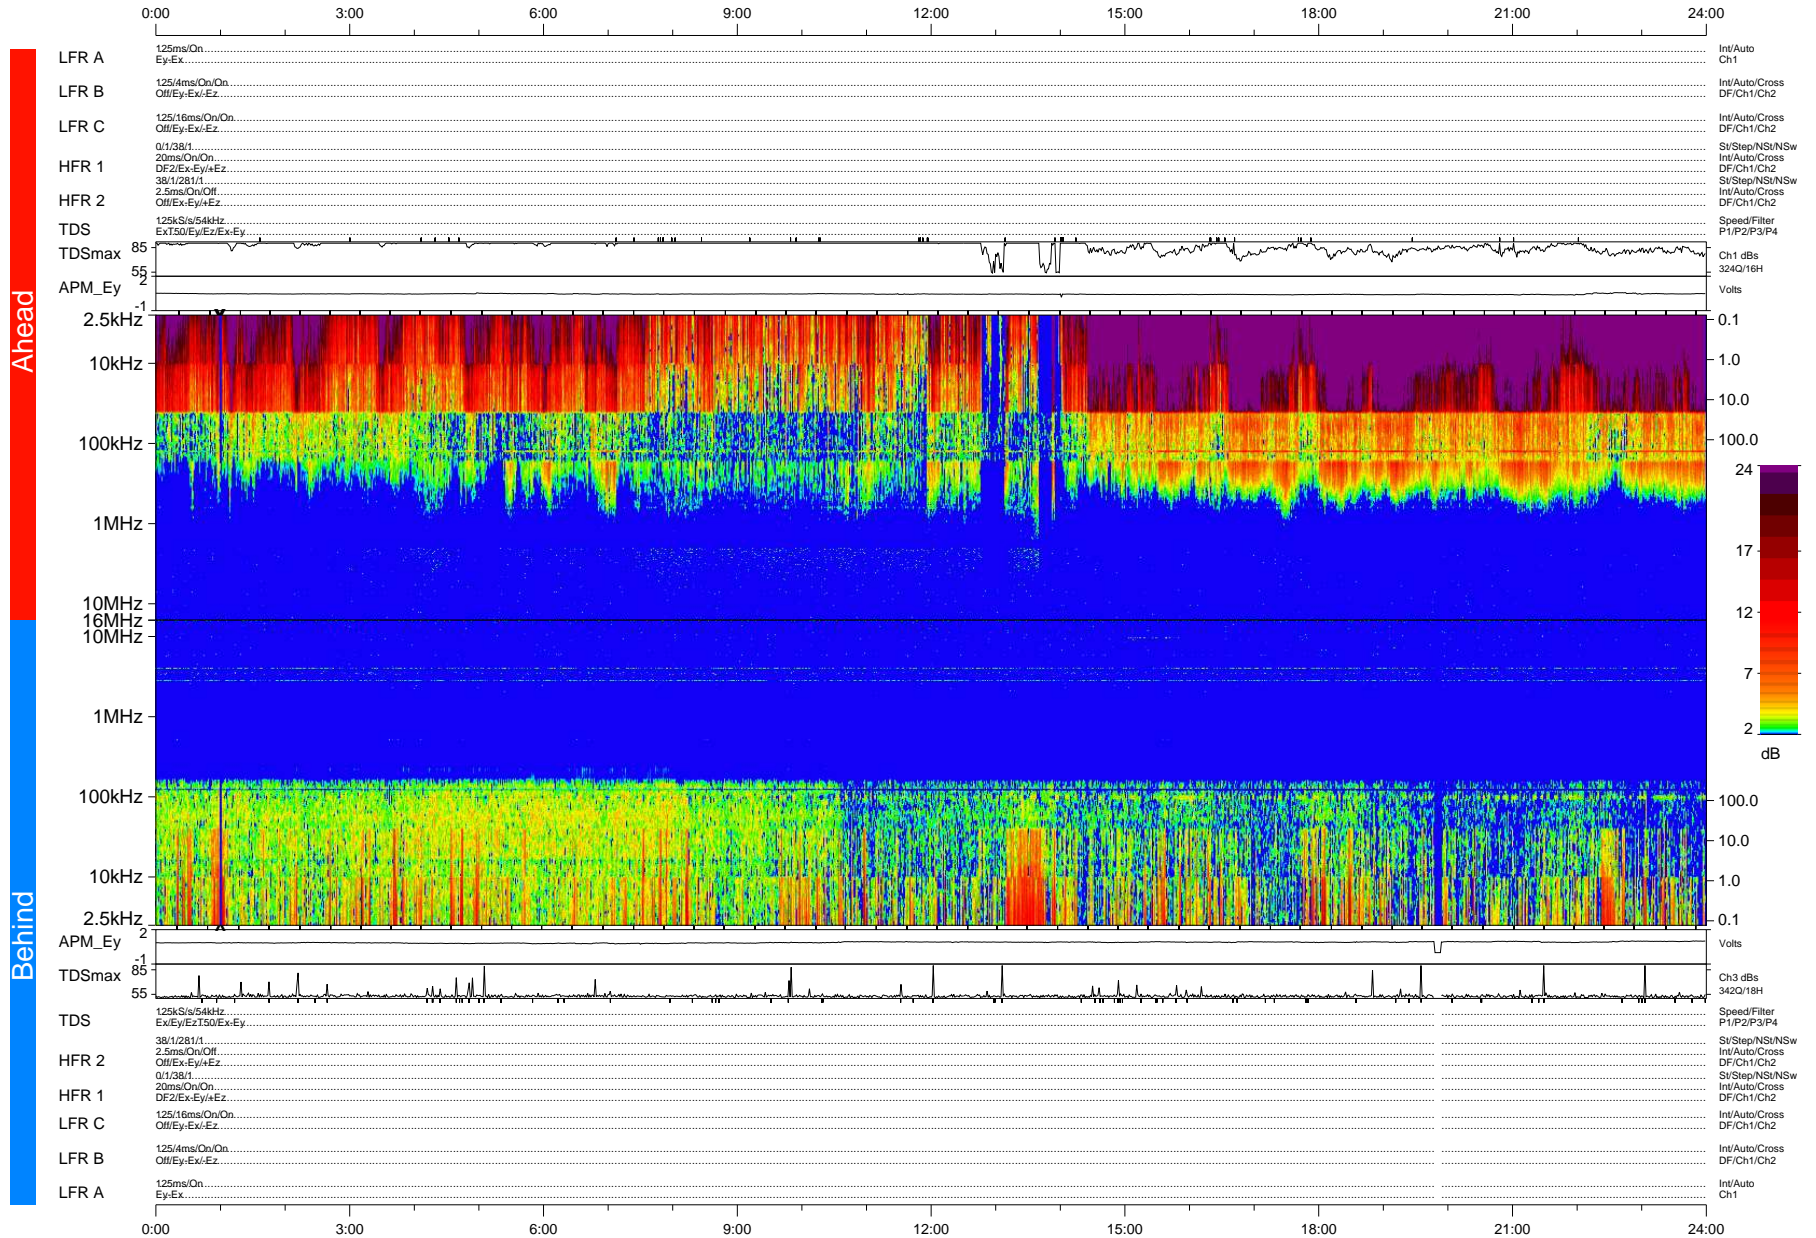

STEREO/WAVES Daily Summary - 20-Dec-2007 (DOY 354)

Ahead source file: swaves_ahead_2007_354_1_04.fin (Recovery: 100.0% HK, 108% Pkts)
Ahead PSE Angle: -21.0°

DPU up 84.5d, V388d5

Behind PSE Angle: -22.3°
Behind source file: swaves_behind_2007_354_1_04.fin (Recovery: 99.6% HK, 111% Pkts)

Time (UTC)