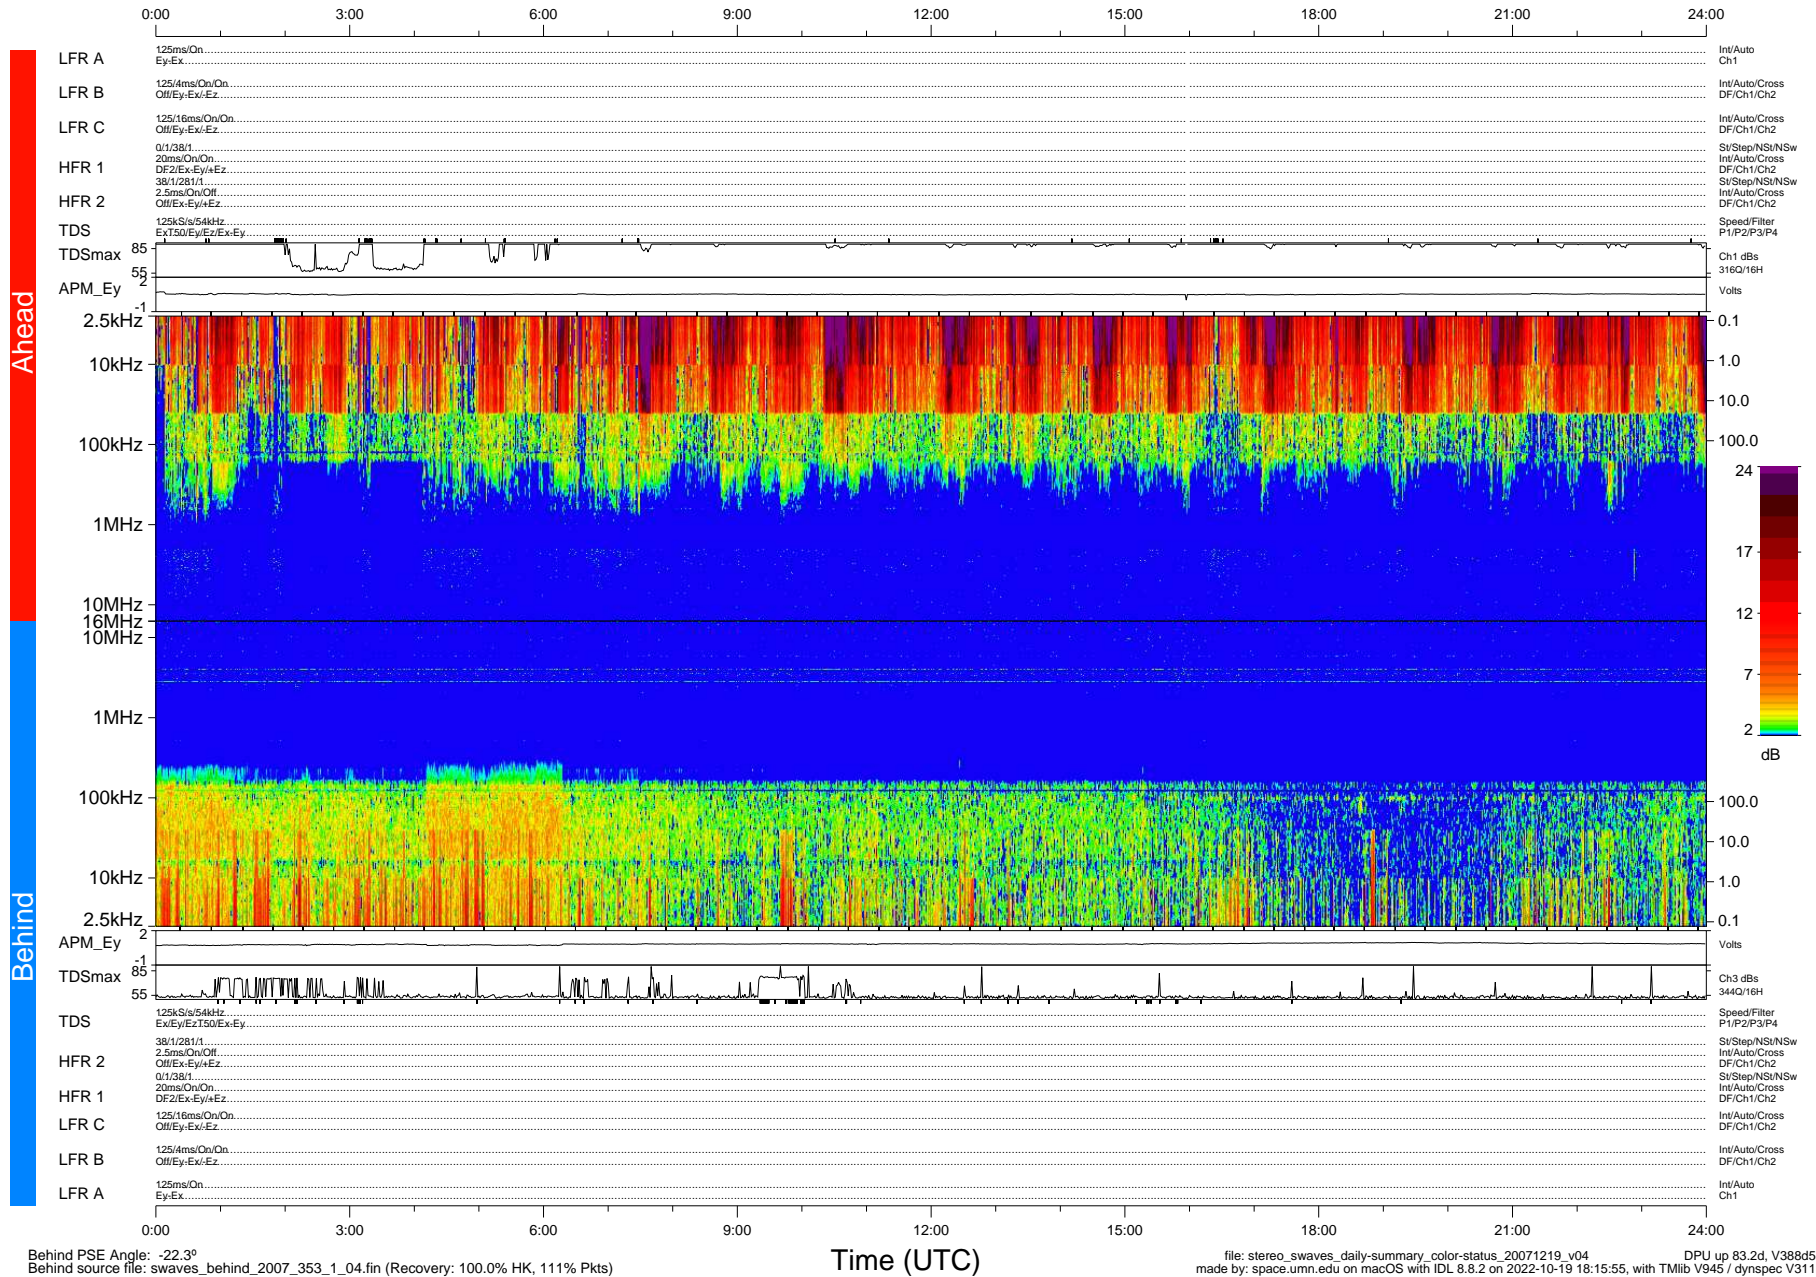

STEREO/WAVES Daily Summary - 19-Dec-2007 (DOY 353)

Ahead source file: swaves_ahead_2007_353_1_04.fin (Recovery: 100.1% HK, 106% Pkts)
Ahead PSE Angle: 21.0°

DPU up 83.5d, V388d5

Behind PSE Angle: -22.3°
Behind source file: swaves_behind_2007_353_1_04.fin (Recovery: 100.0% HK, 111% Pkts)