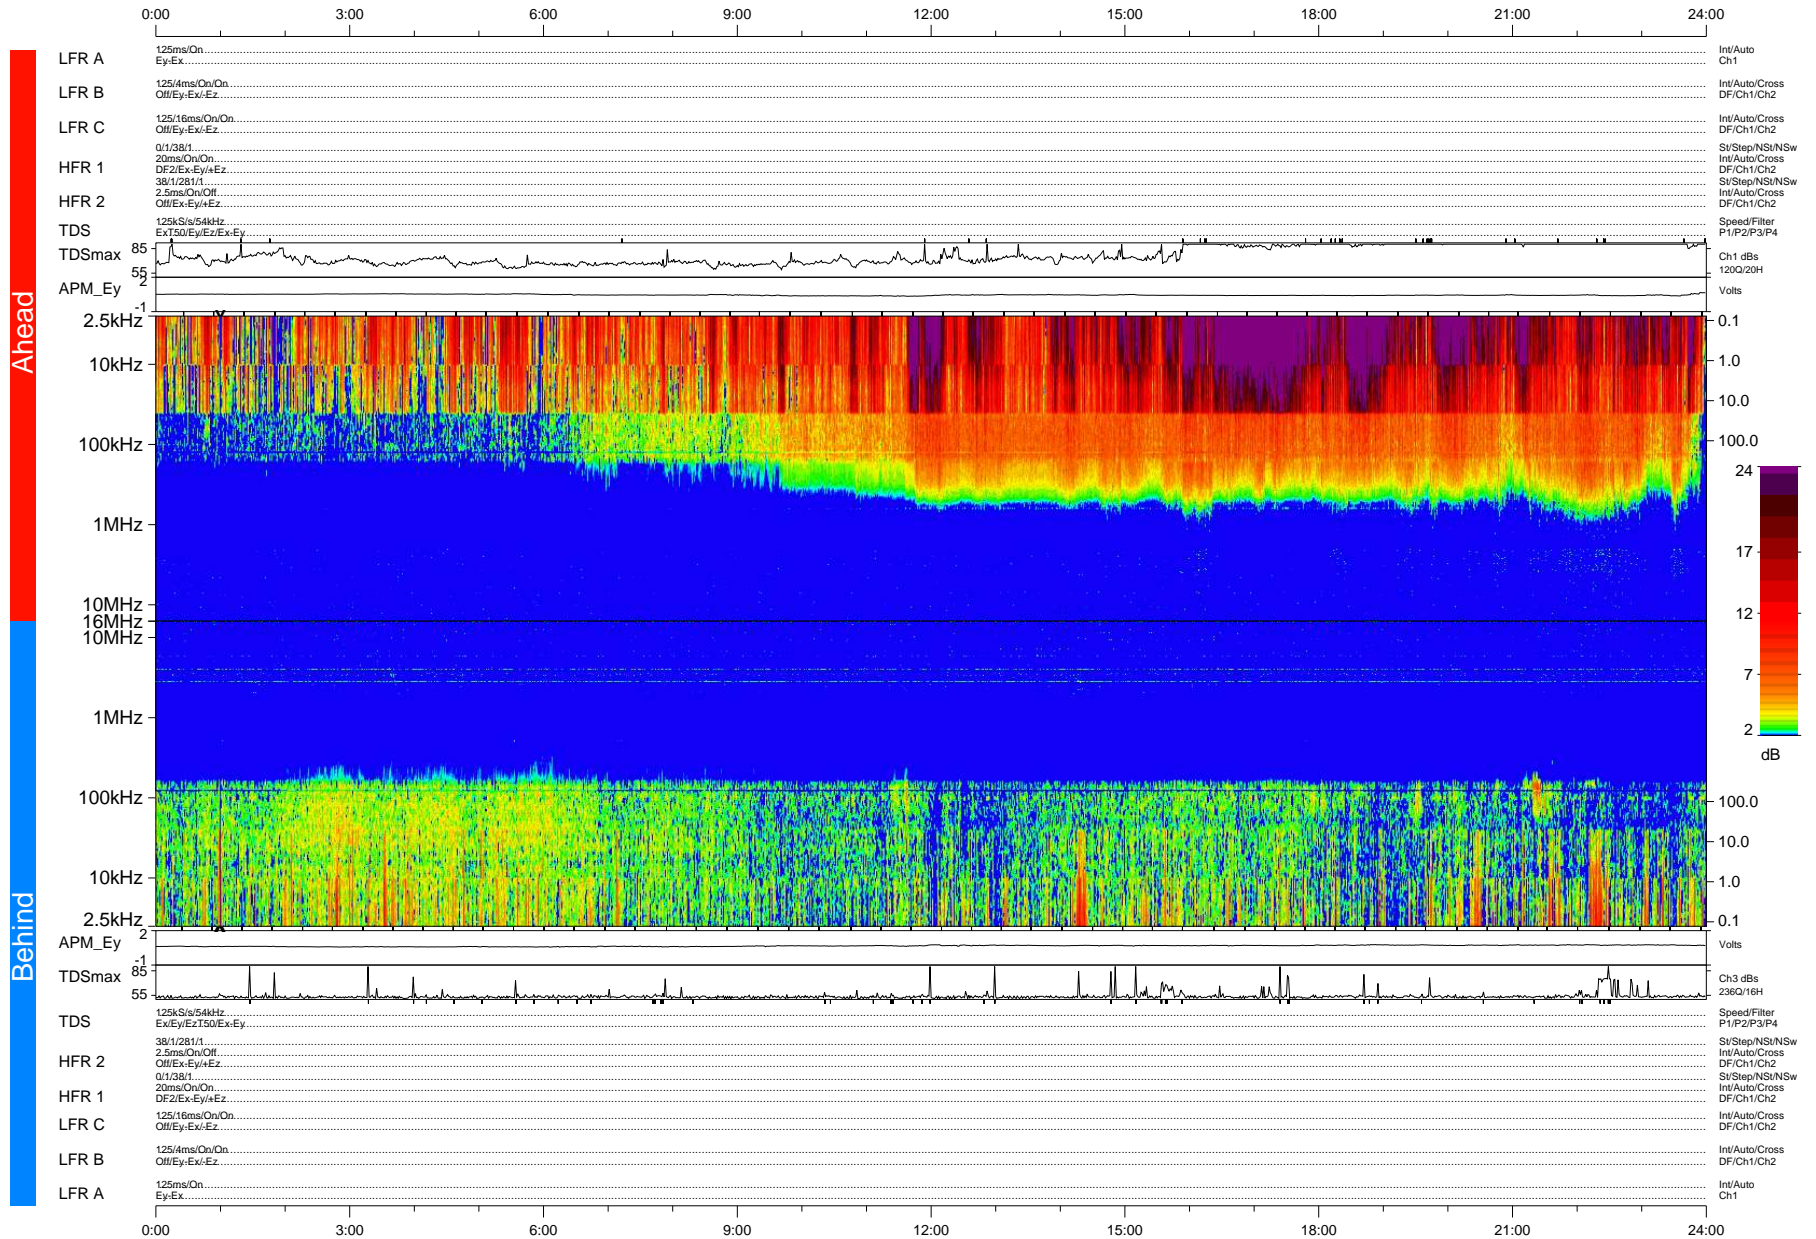

STEREO/WAVES Daily Summary - 18-Dec-2007 (DOY 352)

Ahead source file: swaves_ahead_2007_352_1_04.fin (Recovery: 100.0% HK, 78% Pkts)
 Ahead PSE Angle: 20.9°

DPU up 82.5d, V388d5

Behind PSE Angle: -22.3°
 Behind source file: swaves_behind_2007_352_1_04.fin (Recovery: 100.0% HK, 95% Pkts)

Time (UTC)

file: stereo_swaves_daily-summary_color-status_20071218_v04
 DPU up 82.2d, V388d5
 made by: space.umn.edu on macOS with IDL 8.8.2 on 2022-10-19 18:13:01, with TMLib V945 / dynspec V311