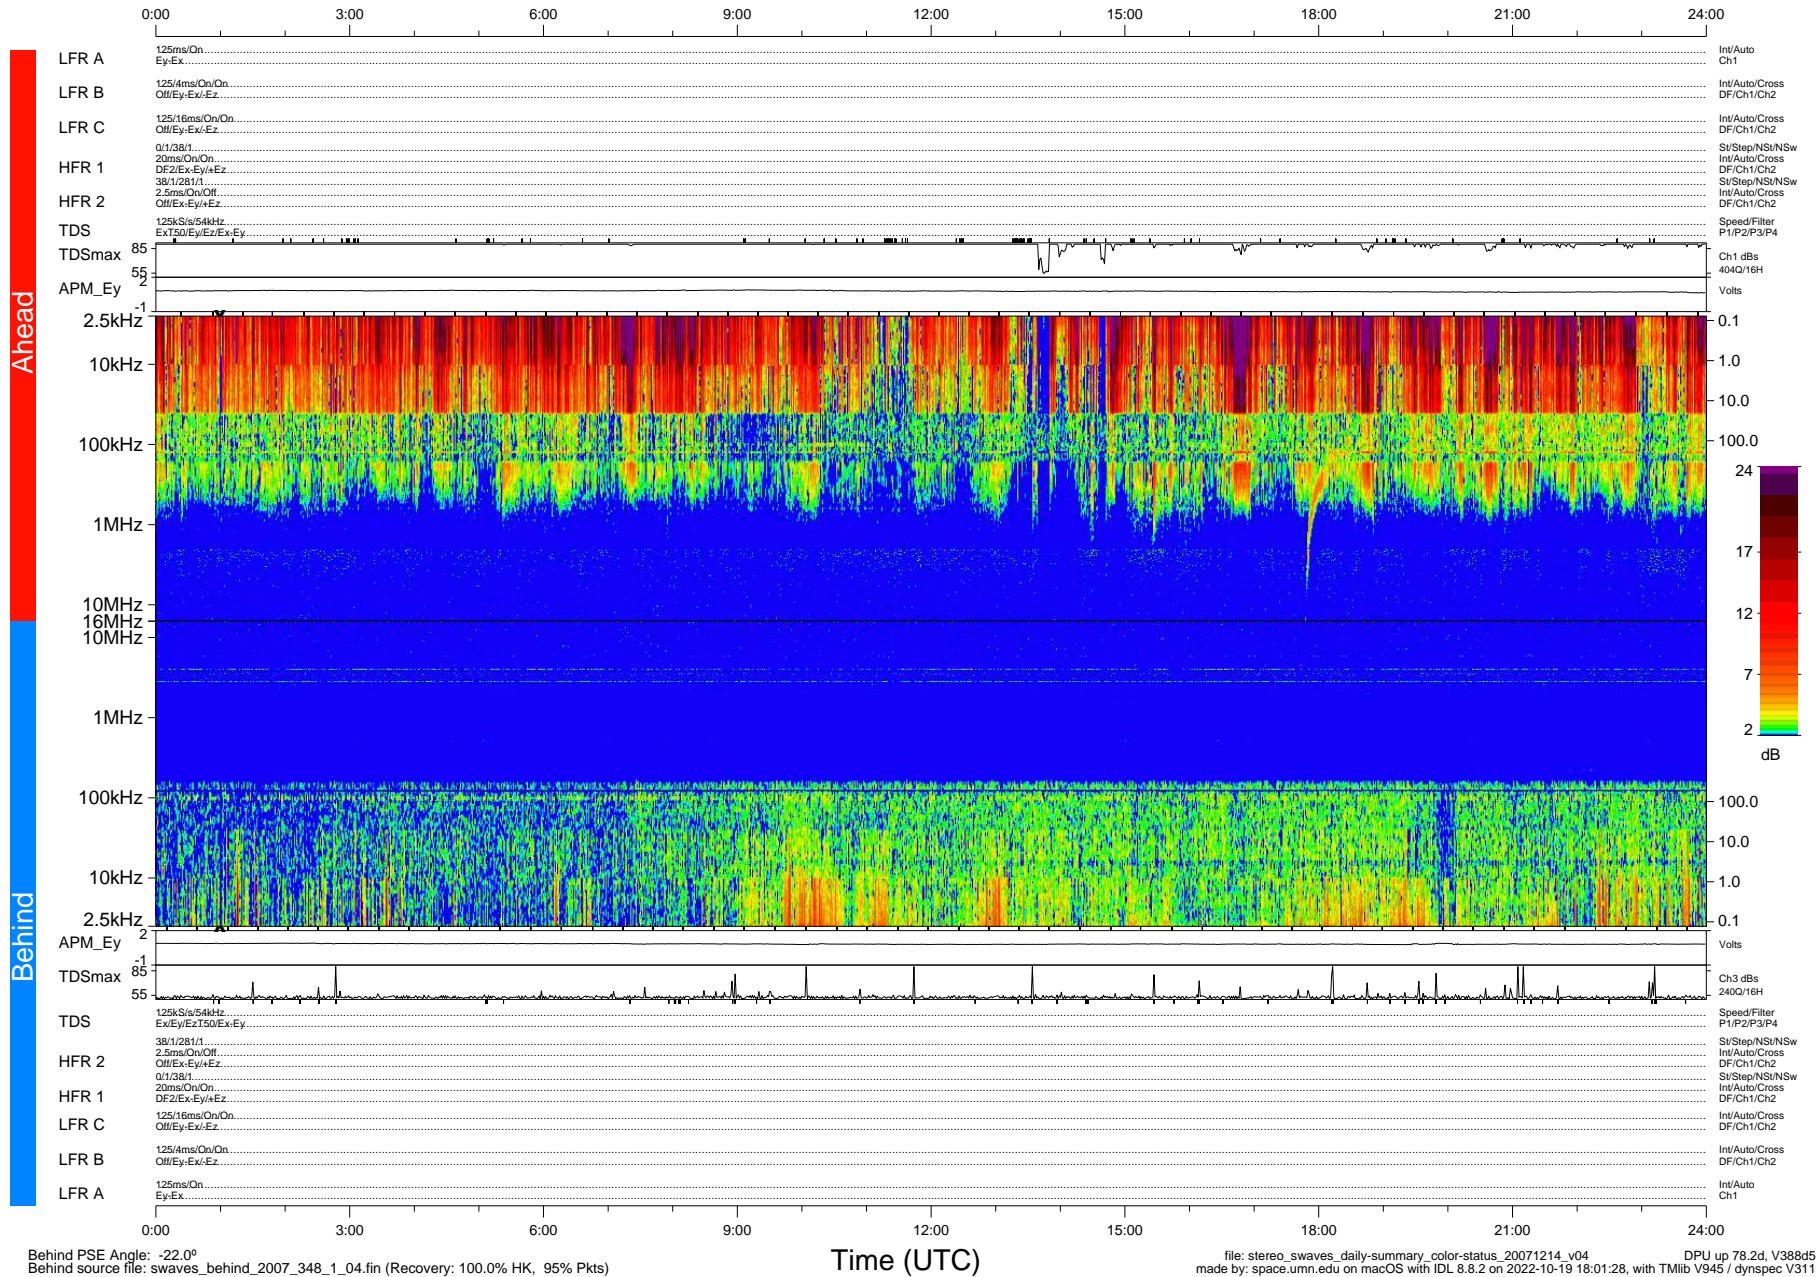

STEREO/WAVES Daily Summary - 14-Dec-2007 (DOY 348)

Ahead source file: swaves_ahead_2007_348_1_04.fin (Recovery: 100.0% HK, 119% Pkts)
Ahead PSE Angle: 20.9°

DPU up 78.5d, V388d5

Behind PSE Angle: -22.0°
Behind source file: swaves_behind_2007_348_1_04.fin (Recovery: 100.0% HK, 95% Pkts)

Time (UTC)