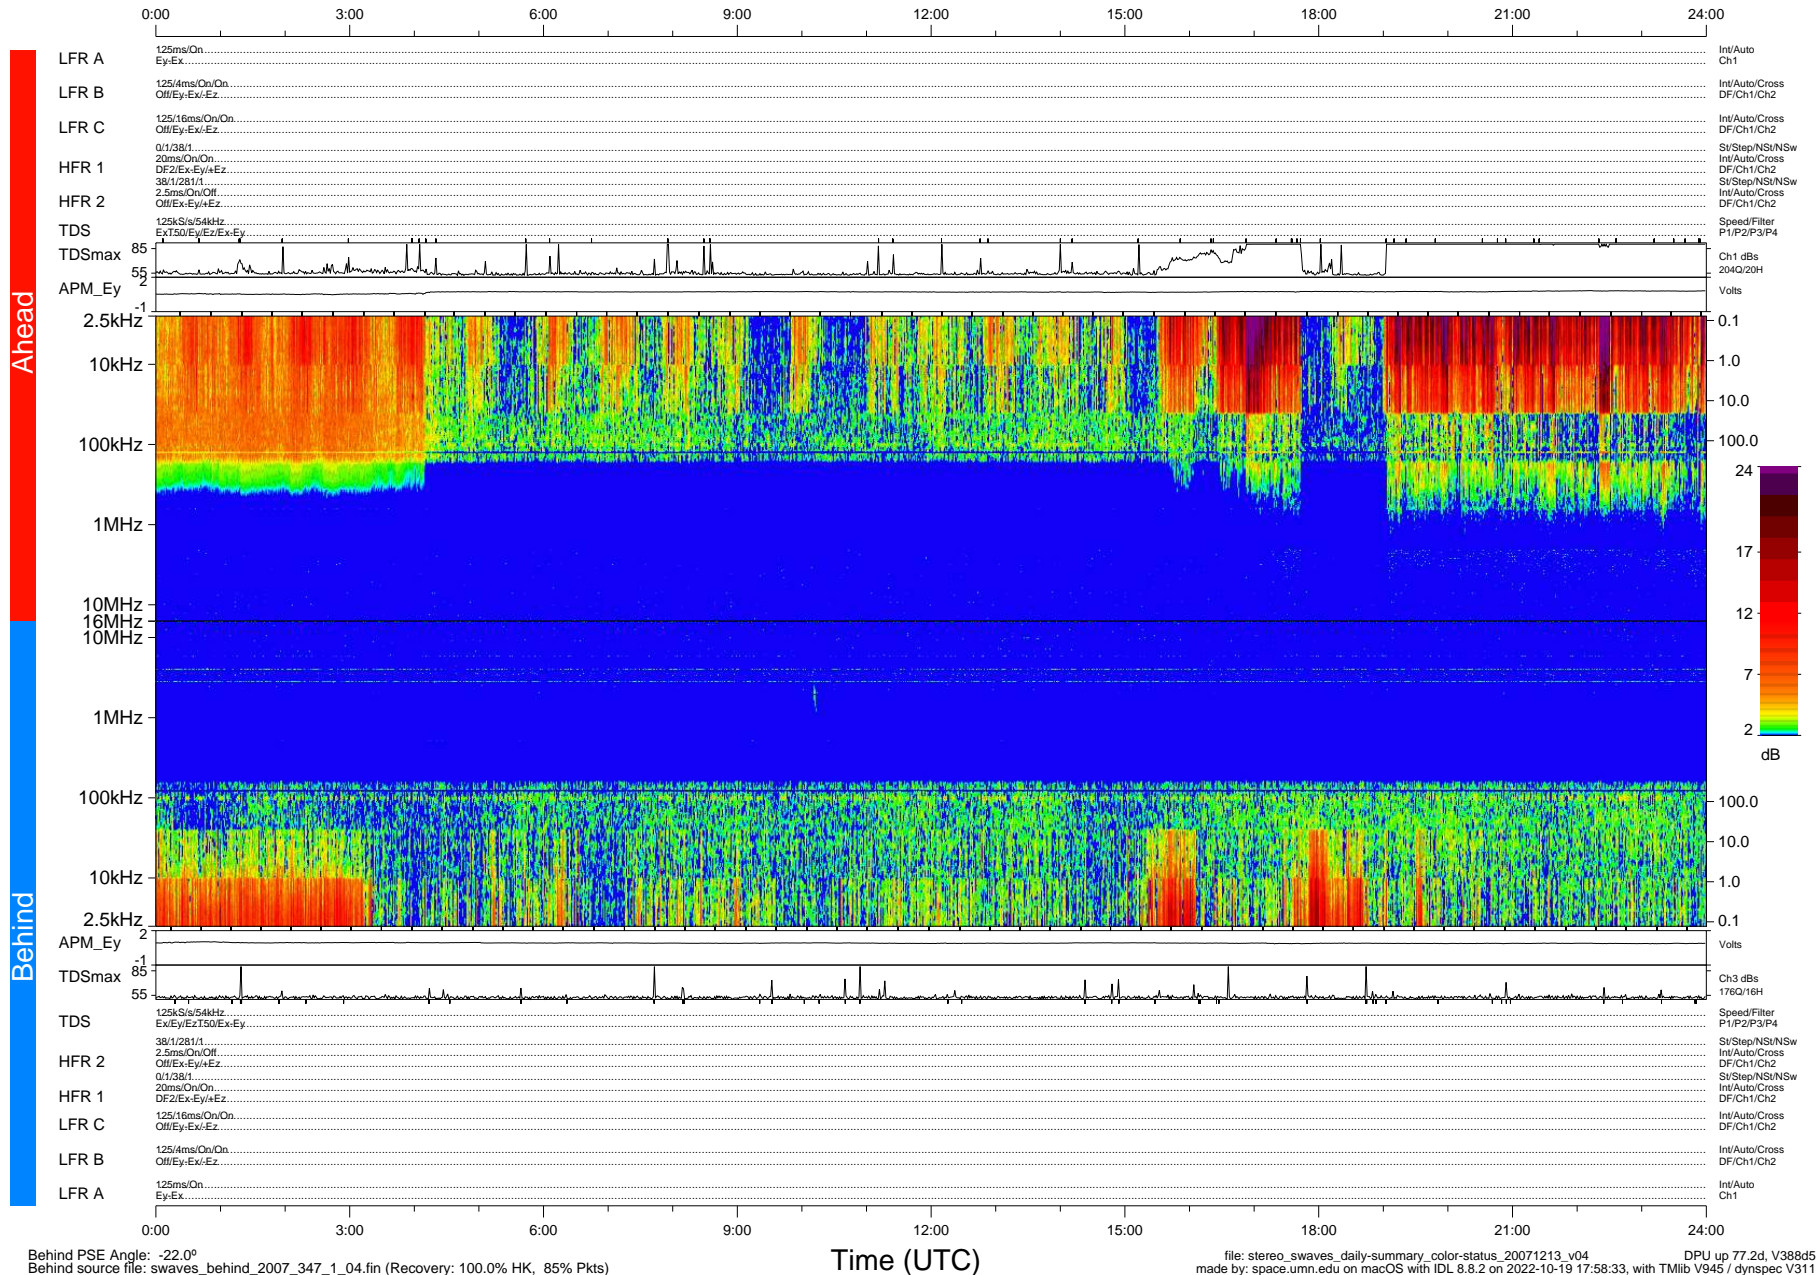

STEREO/WAVES Daily Summary - 13-Dec-2007 (DOY 347)

Ahead source file: swaves_ahead_2007_347_1_04.fin (Recovery: 100.0% HK, 91% Pkts)
Ahead PSE Angle: 20.9°

DPU up 77.5d, V388d5

Behind PSE Angle: -22.0°
Behind source file: swaves_behind_2007_347_1_04.fin (Recovery: 100.0% HK, 85% Pkts)

Time (UTC)