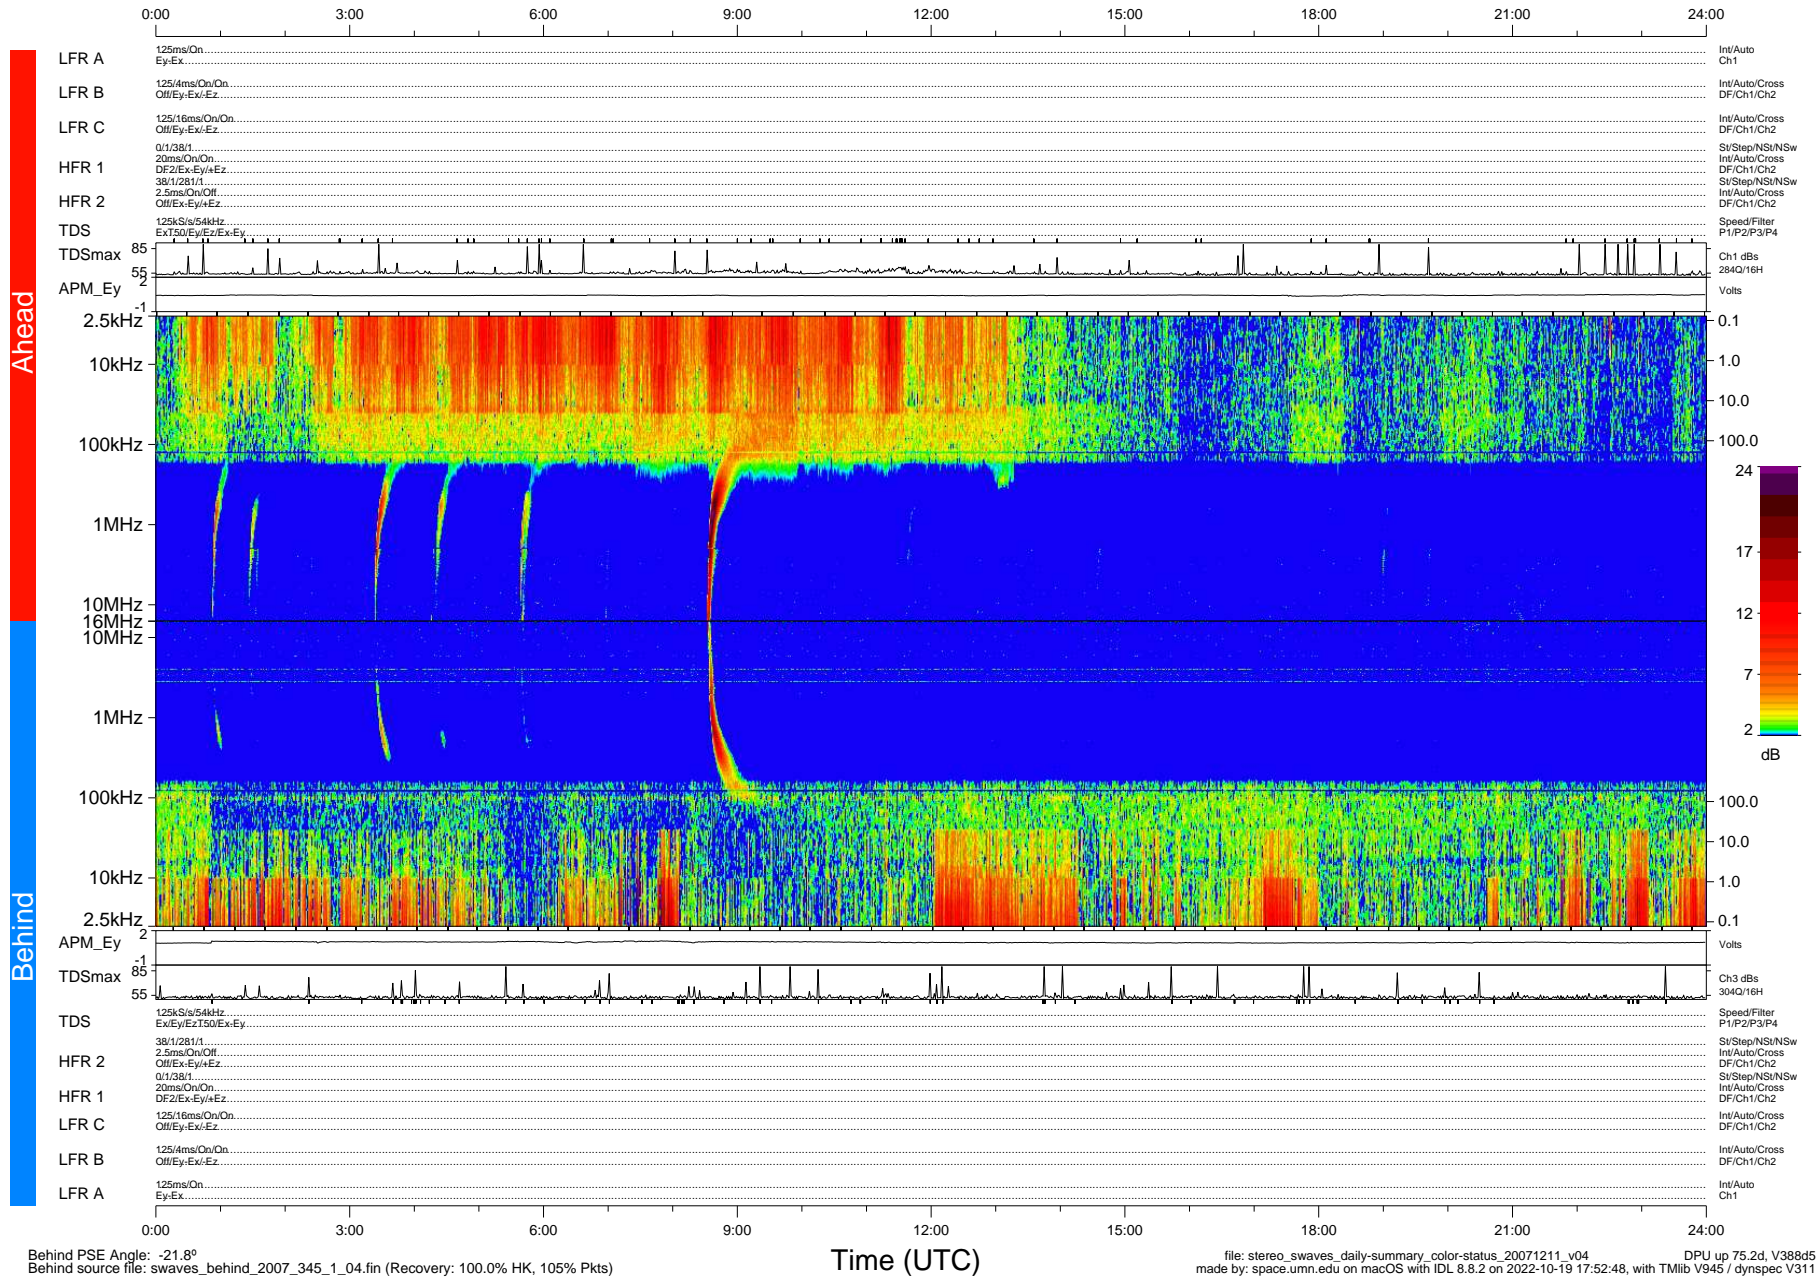

STEREO/WAVES Daily Summary - 11-Dec-2007 (DOY 345)

Ahead source file: swaves_ahead_2007_345_1_04.fin (Recovery: 100.0% HK, 102% Pkts)
Ahead PSE Angle: 20.9°

DPU up 75.5d, V388d5

Behind PSE Angle: -21.8°
Behind source file: swaves_behind_2007_345_1_04.fin (Recovery: 100.0% HK, 105% Pkts)

Time (UTC)