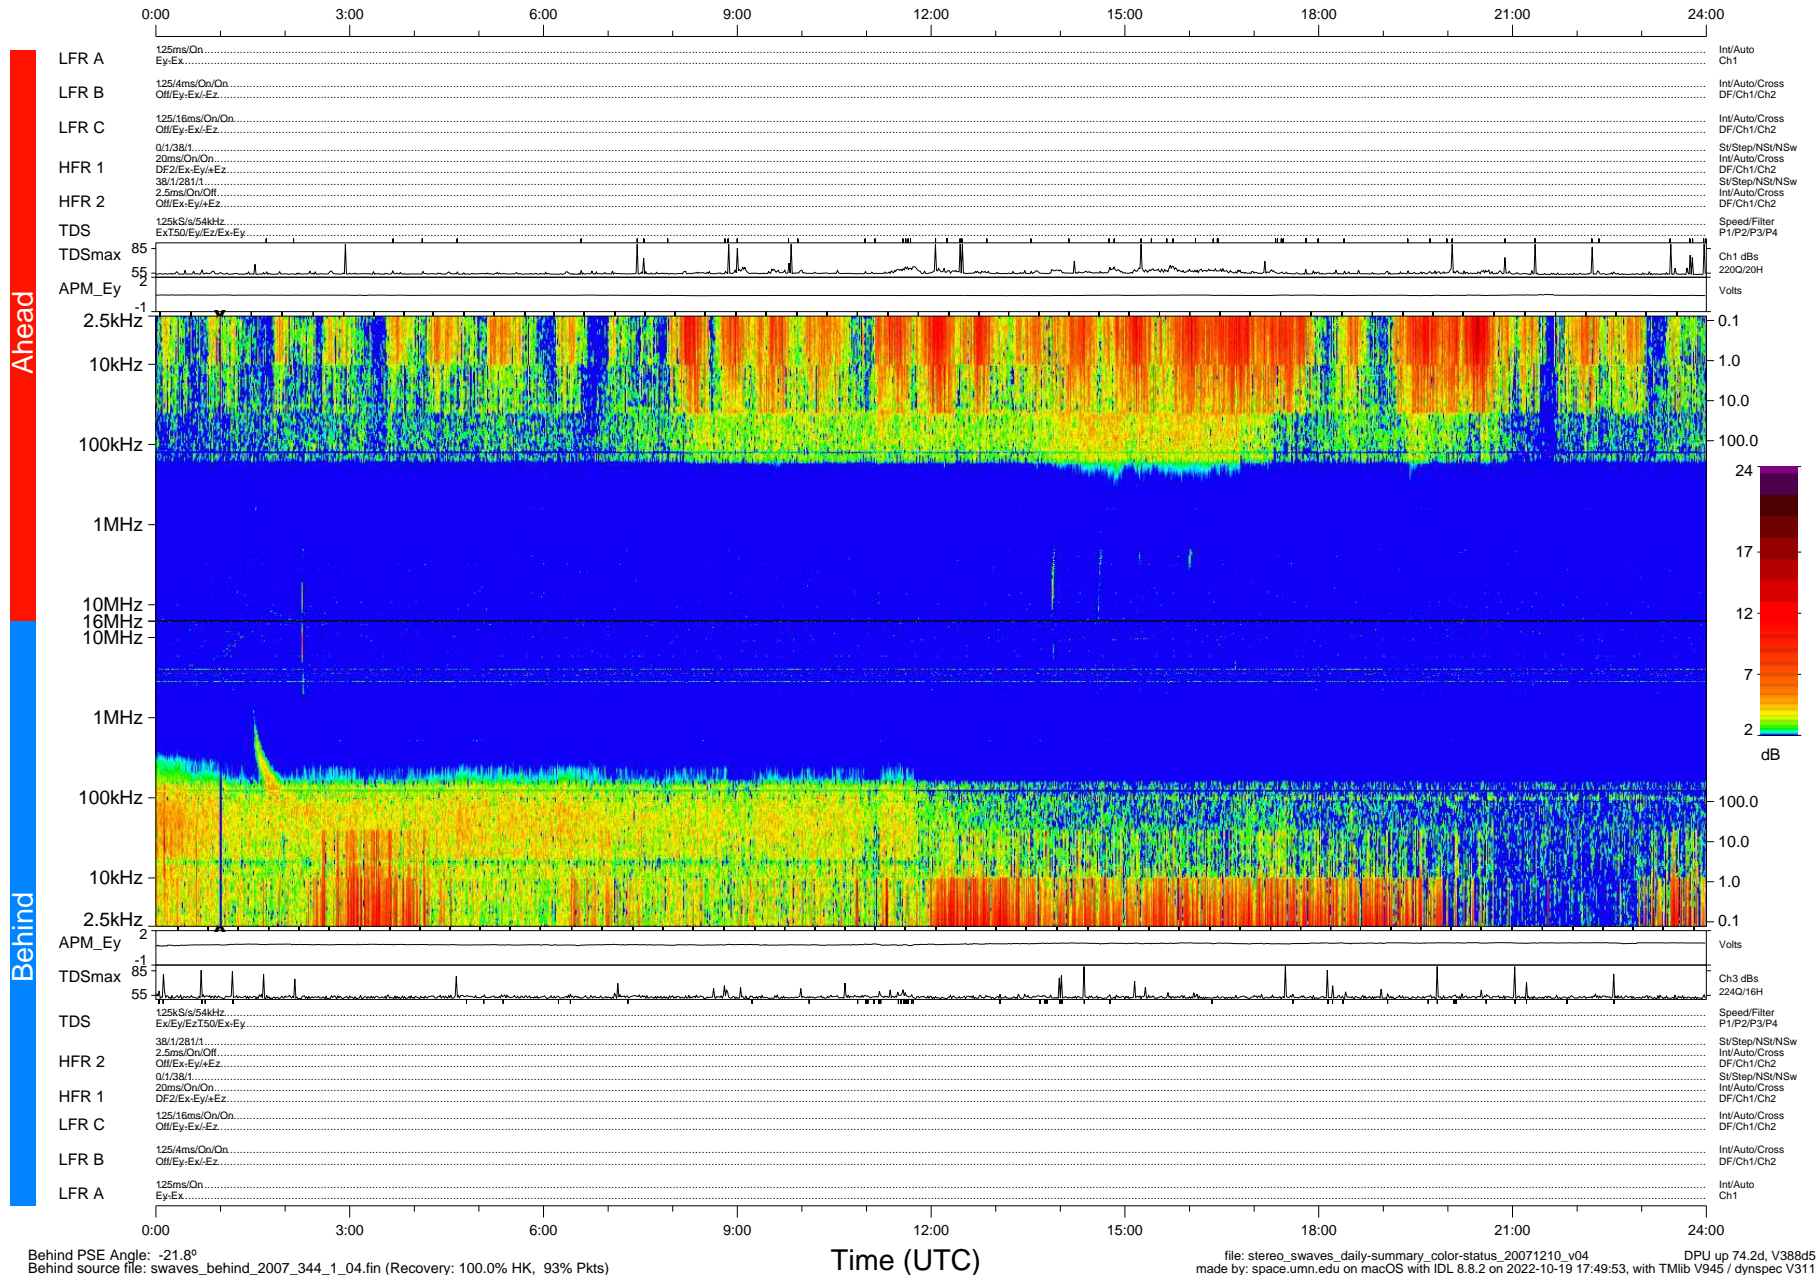

STEREO/WAVES Daily Summary - 10-Dec-2007 (DOY 344)

Ahead source file: swaves_ahead_2007_344_1_04.fin (Recovery: 100.0% HK, 93% Pkts)
Ahead PSE Angle: 20.9°

DPU up 74.5d, V388d5

Behind PSE Angle: -21.8°
Behind source file: swaves_behind_2007_344_1_04.fin (Recovery: 100.0% HK, 93% Pkts)