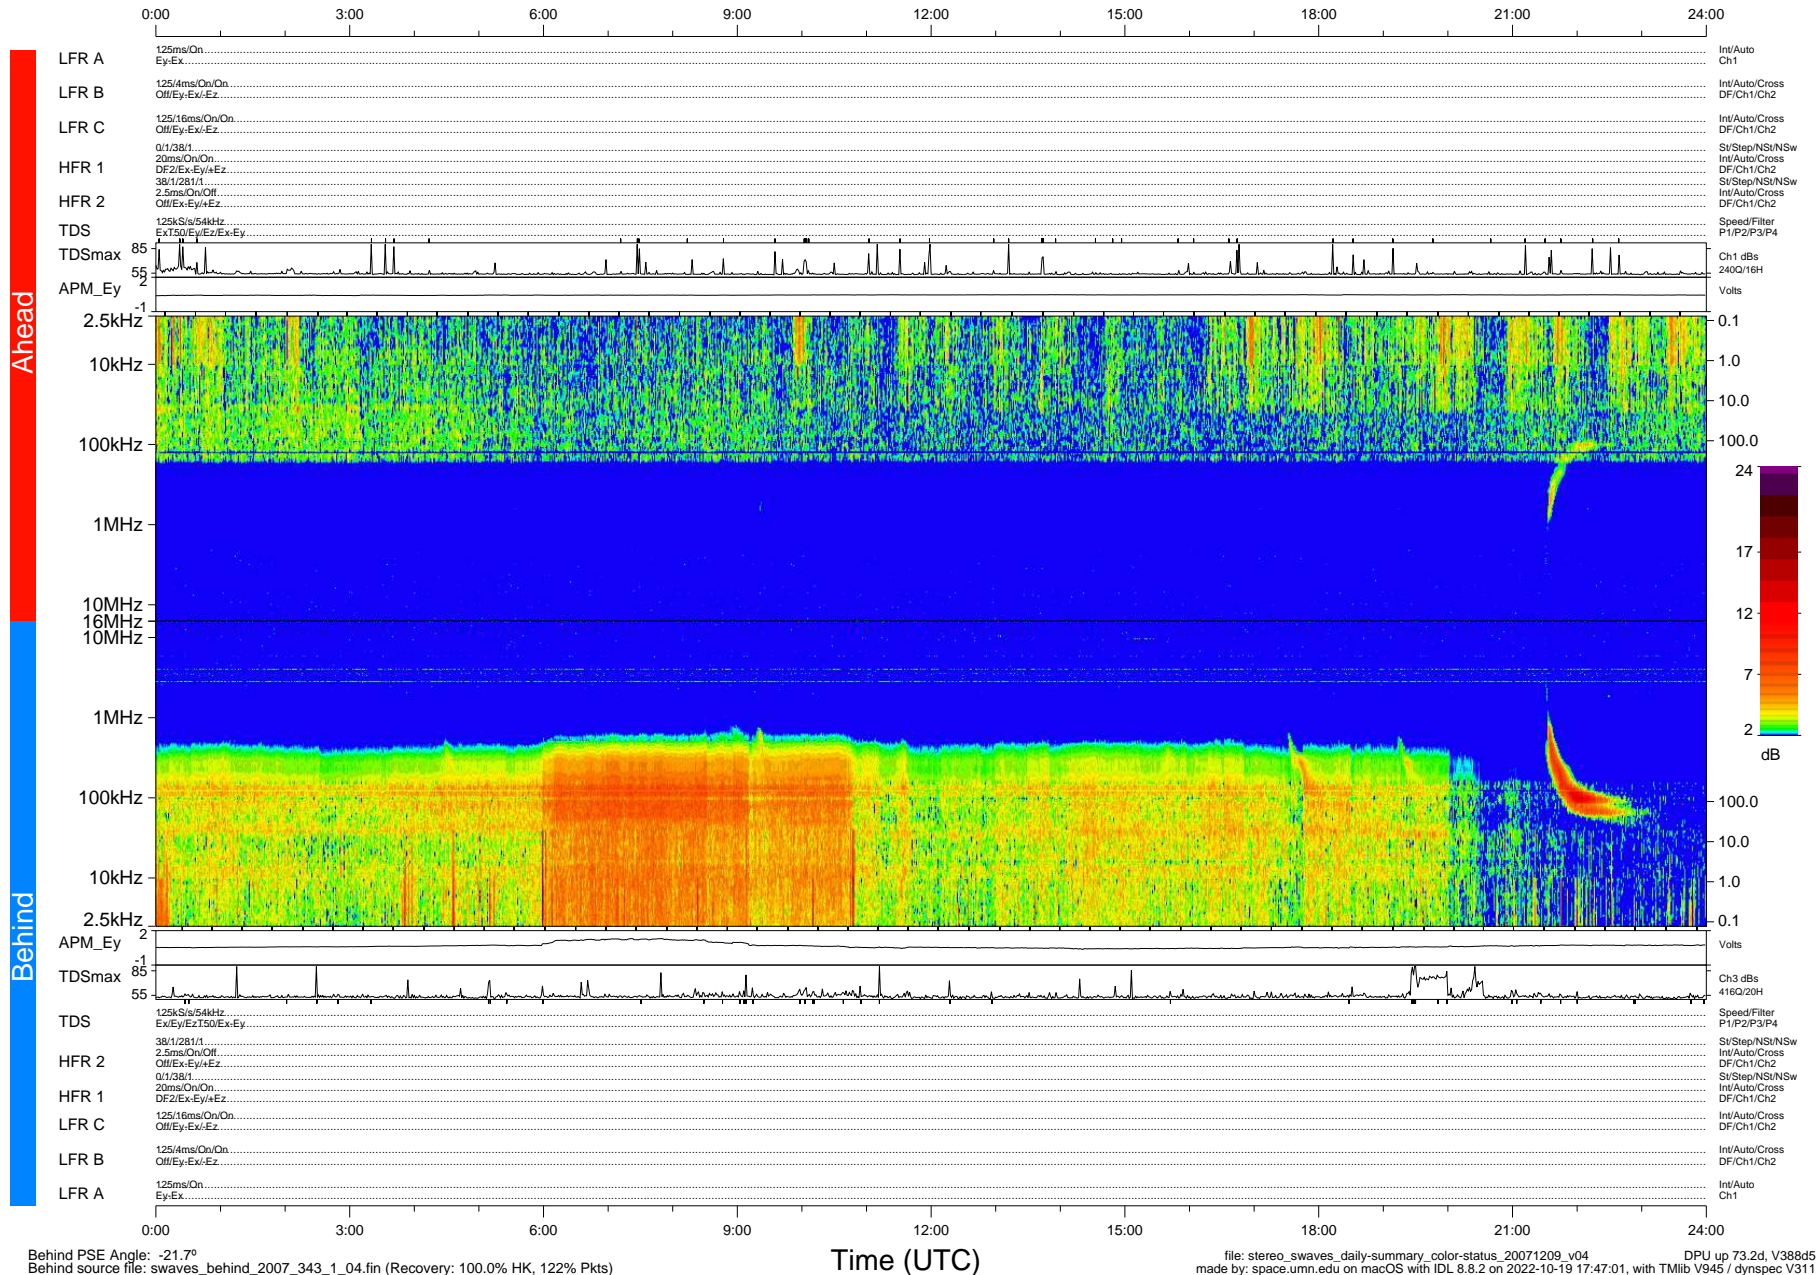

# STEREO/WAVES Daily Summary - 09-Dec-2007 (DOY 343)

Ahead source file: swaves\_ahead\_2007\_343\_1\_04.fin (Recovery: 100.0% HK, 95% Pkts)  
 Ahead PSE Angle: 20.8°

DPU up 73.5d, V388d5

Behind PSE Angle: -21.7°  
 Behind source file: swaves\_behind\_2007\_343\_1\_04.fin (Recovery: 100.0% HK, 122% Pkts)

Time (UTC)

file: stereo\_swaves\_daily-summary\_color-status\_20071209\_v04  
 made by: space.umn.edu on macOS with IDL 8.8.2 on 2022-10-19 17:47:01, with Tlib V945 / dynspec V311  
 DPU up 73.2d, V388d5