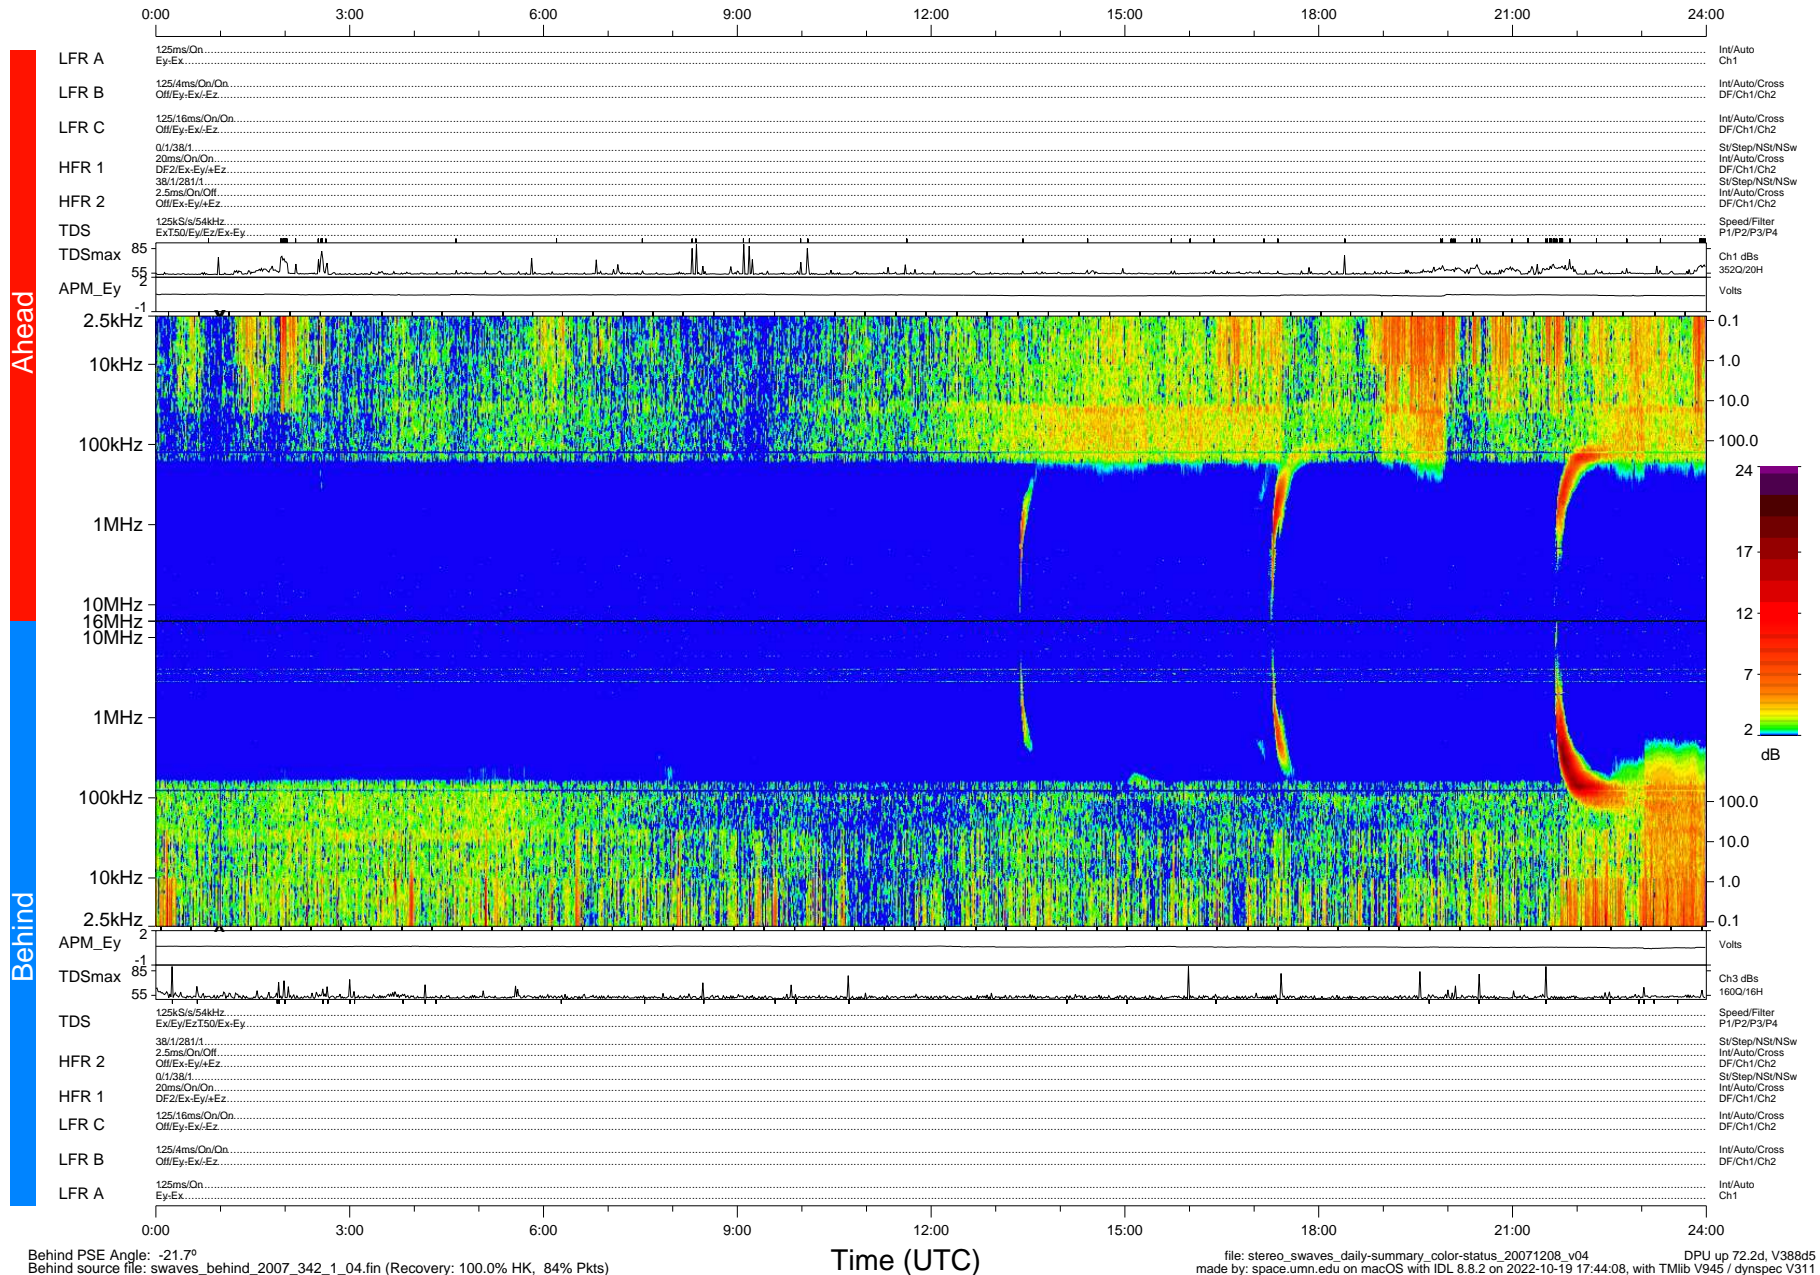

STEREO/WAVES Daily Summary - 08-Dec-2007 (DOY 342)

Ahead source file: swaves_ahead_2007_342_1_04.fin (Recovery: 100.0% HK, 112% Pkts)
Ahead PSE Angle: 20.8°

DPU up 72.5d, V388d5

Behind PSE Angle: -21.7°
Behind source file: swaves_behind_2007_342_1_04.fin (Recovery: 100.0% HK, 84% Pkts)

Time (UTC)