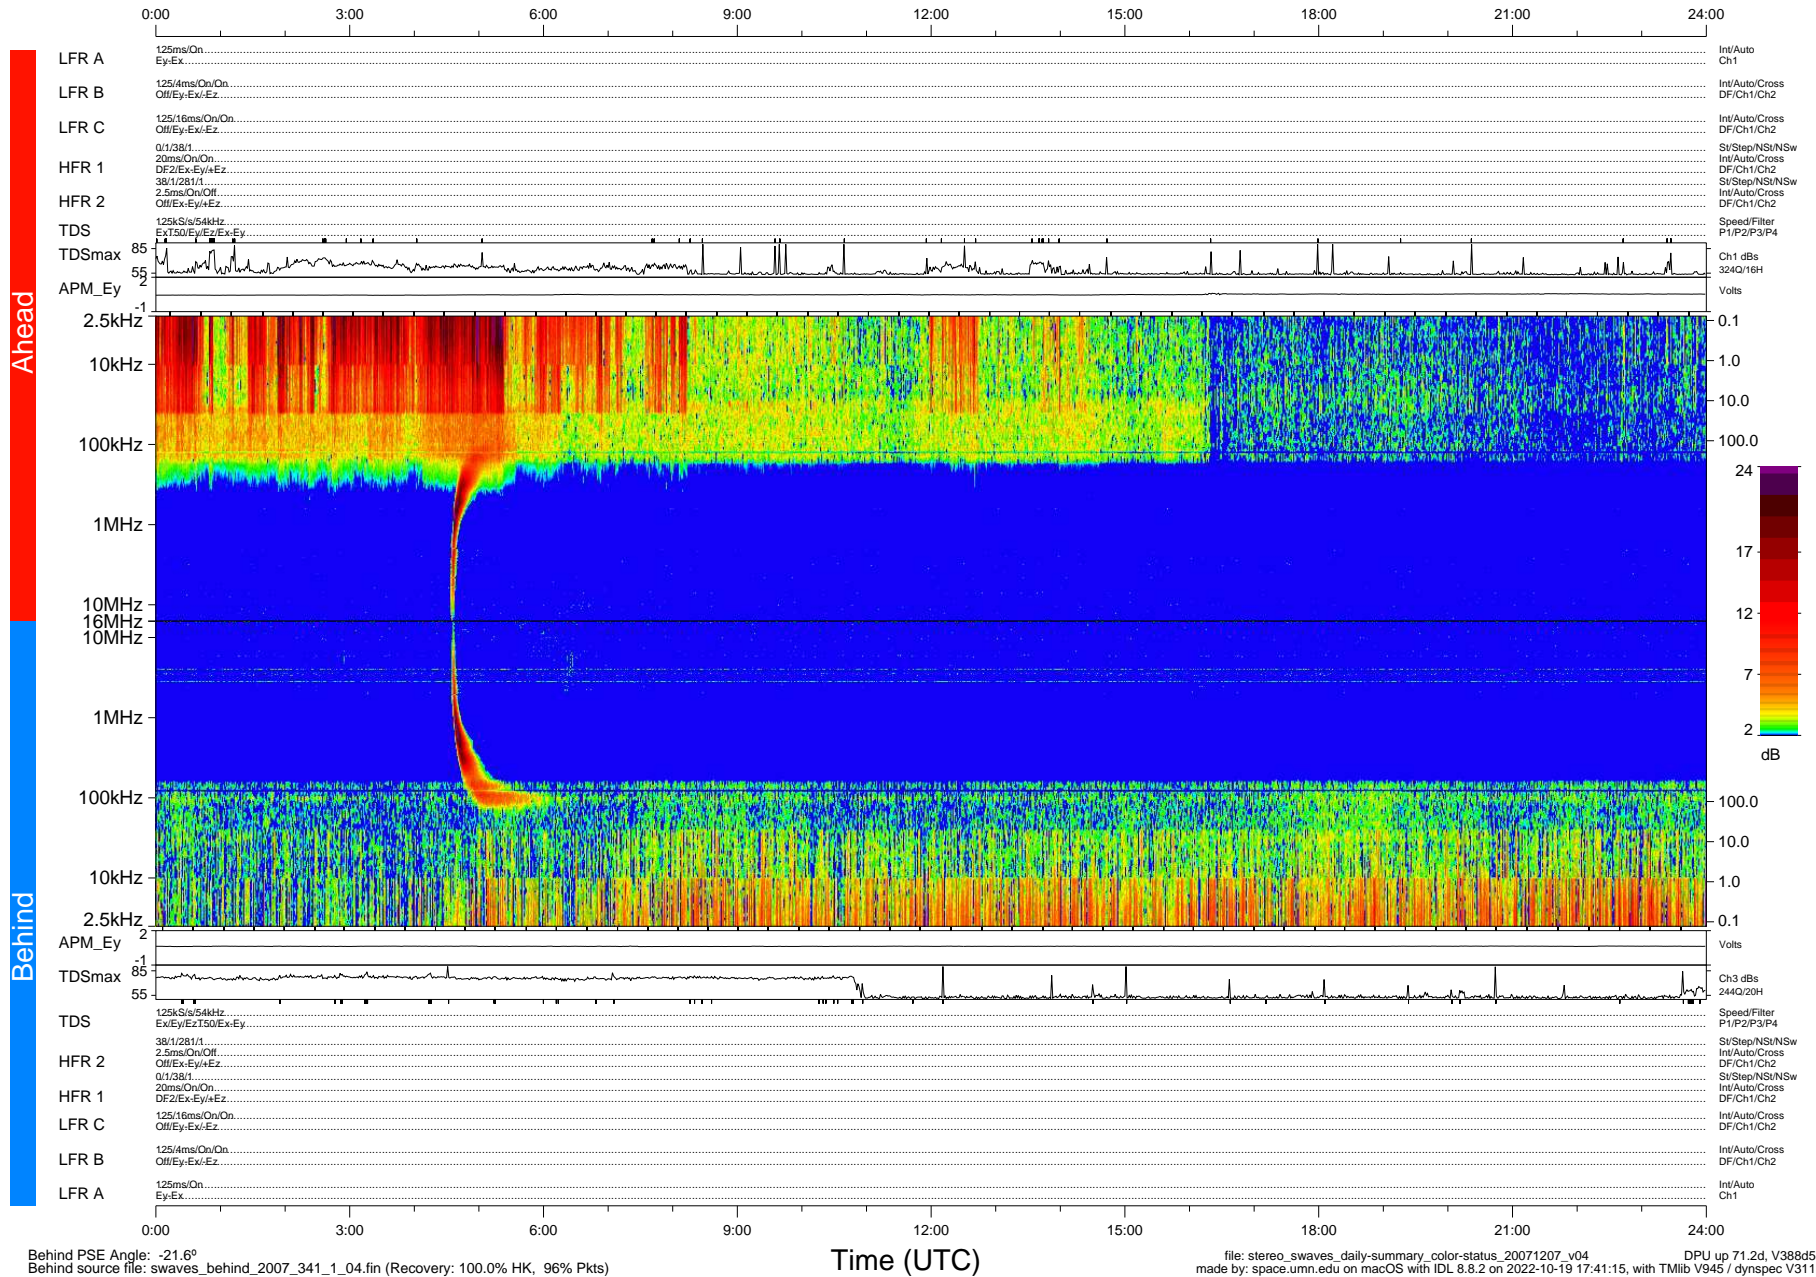

STEREO/WAVES Daily Summary - 07-Dec-2007 (DOY 341)

Ahead source file: swaves_ahead_2007_341_1_04.fin (Recovery: 100.0% HK, 108% Pkts)
Ahead PSE Angle: 20.8°

DPU up 71.5d, V388d5

Behind PSE Angle: -21.6°
Behind source file: swaves_behind_2007_341_1_04.fin (Recovery: 100.0% HK, 96% Pkts)