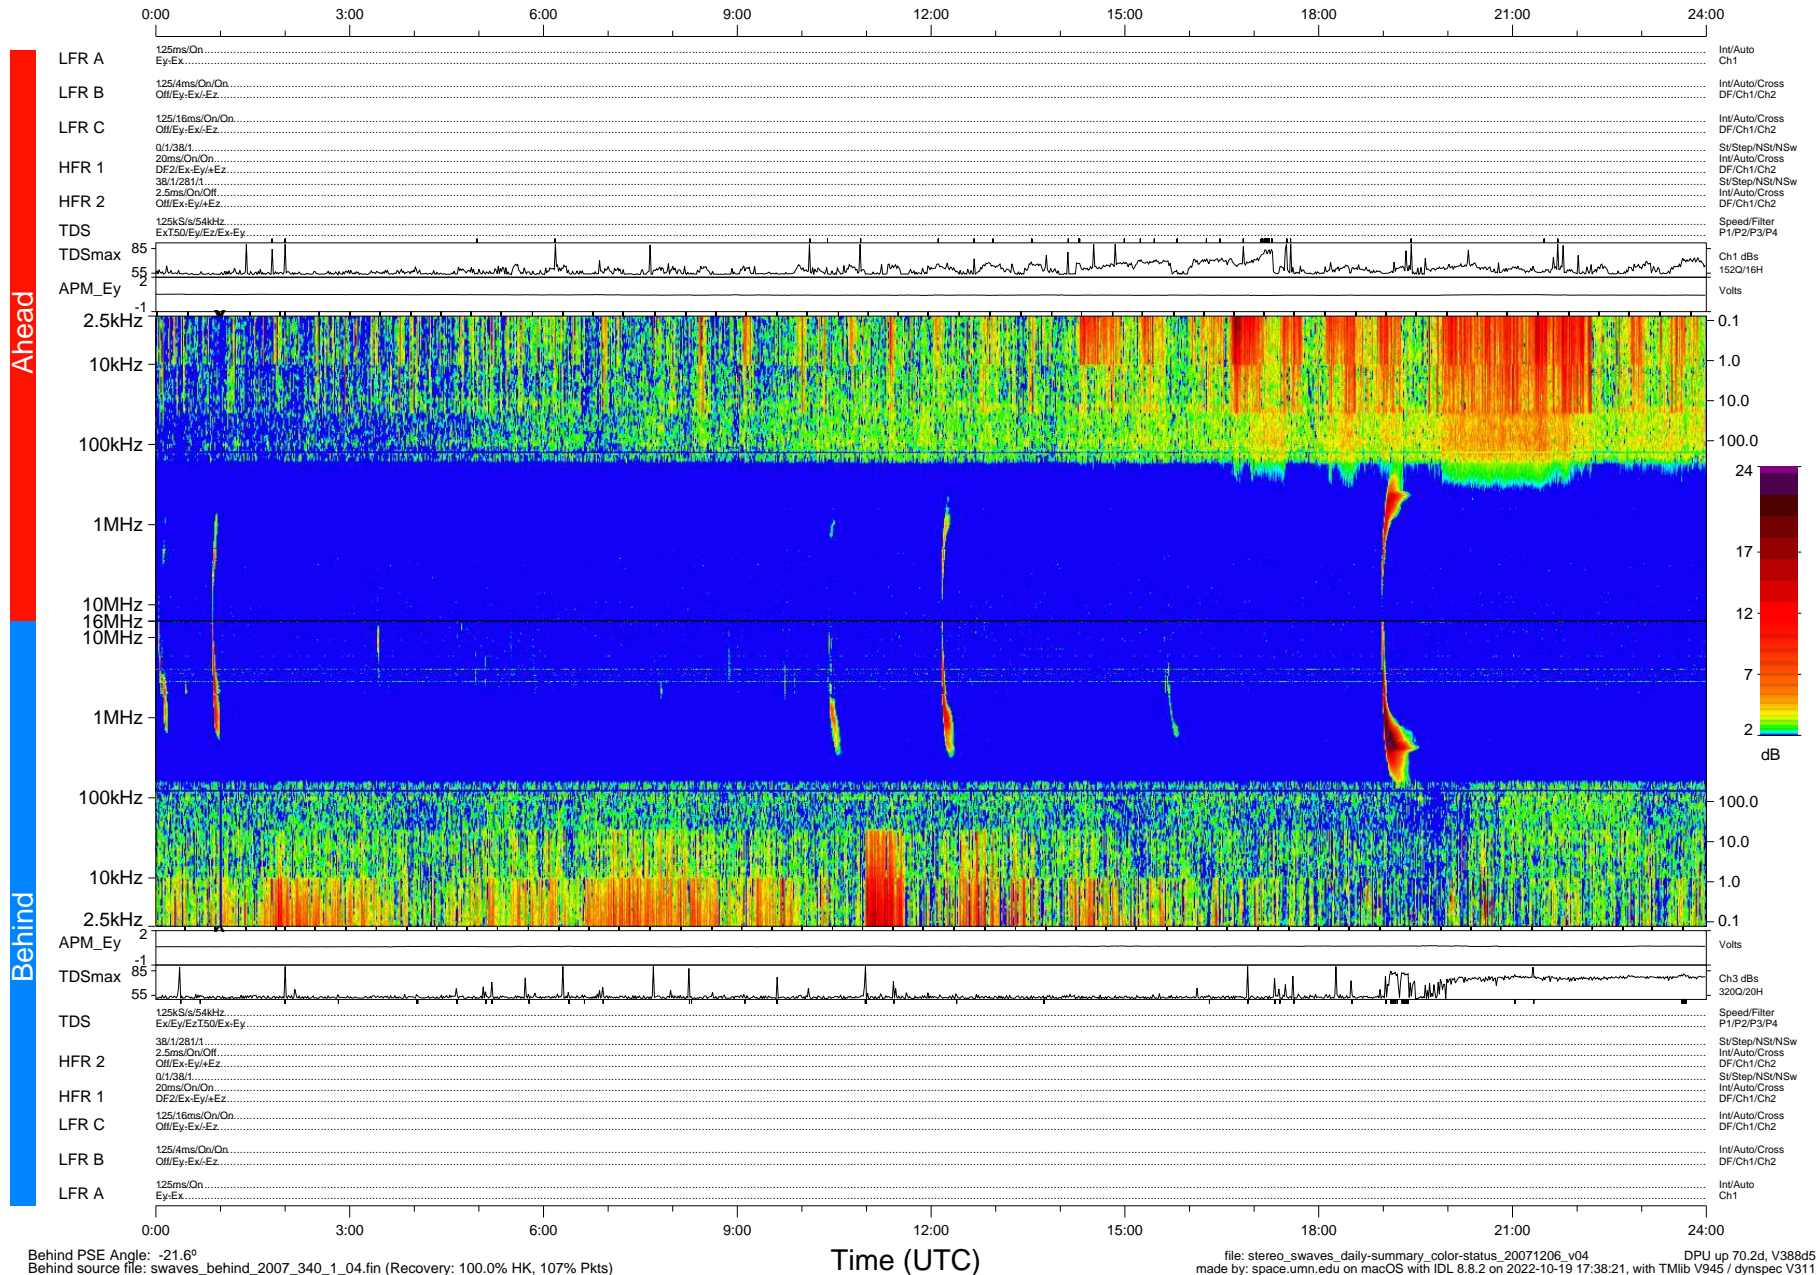

STEREO/WAVES Daily Summary - 06-Dec-2007 (DOY 340)

Ahead source file: swaves_ahead_2007_340_1_04.fin (Recovery: 100.0% HK, 82% Pkts)
Ahead PSE Angle: 20.7°

DPU up 70.5d, V388d5

Behind PSE Angle: -21.6°
Behind source file: swaves_behind_2007_340_1_04.fin (Recovery: 100.0% HK, 107% Pkts)

Time (UTC)