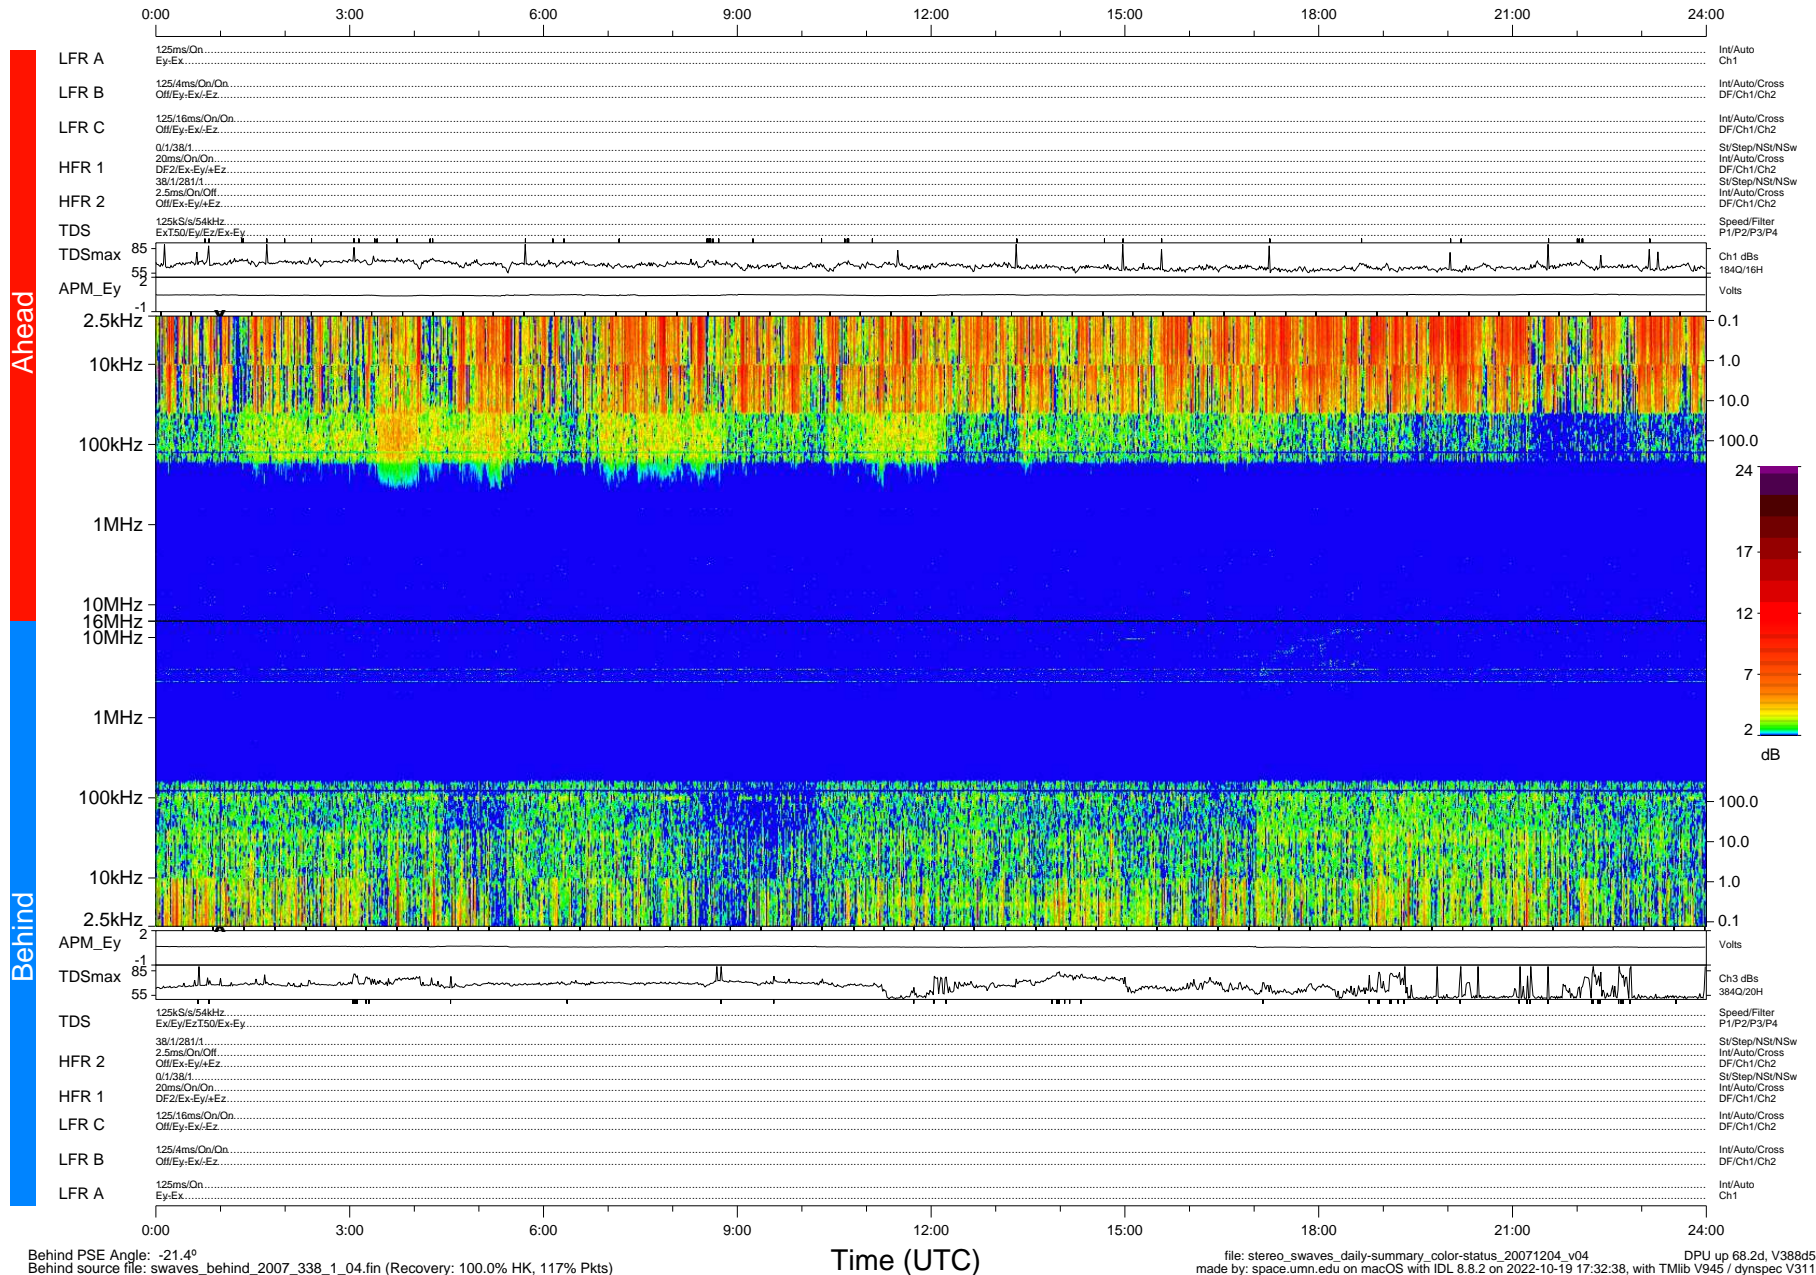

STEREO/WAVES Daily Summary - 04-Dec-2007 (DOY 338)

Ahead source file: swaves_ahead_2007_338_1_04.fin (Recovery: 100.0% HK, 87% Pkts)
Ahead PSE Angle: 20.8°

DPU up 68.5d, V388d5

Behind PSE Angle: -21.4°
Behind source file: swaves_behind_2007_338_1_04.fin (Recovery: 100.0% HK, 117% Pkts)

Time (UTC)