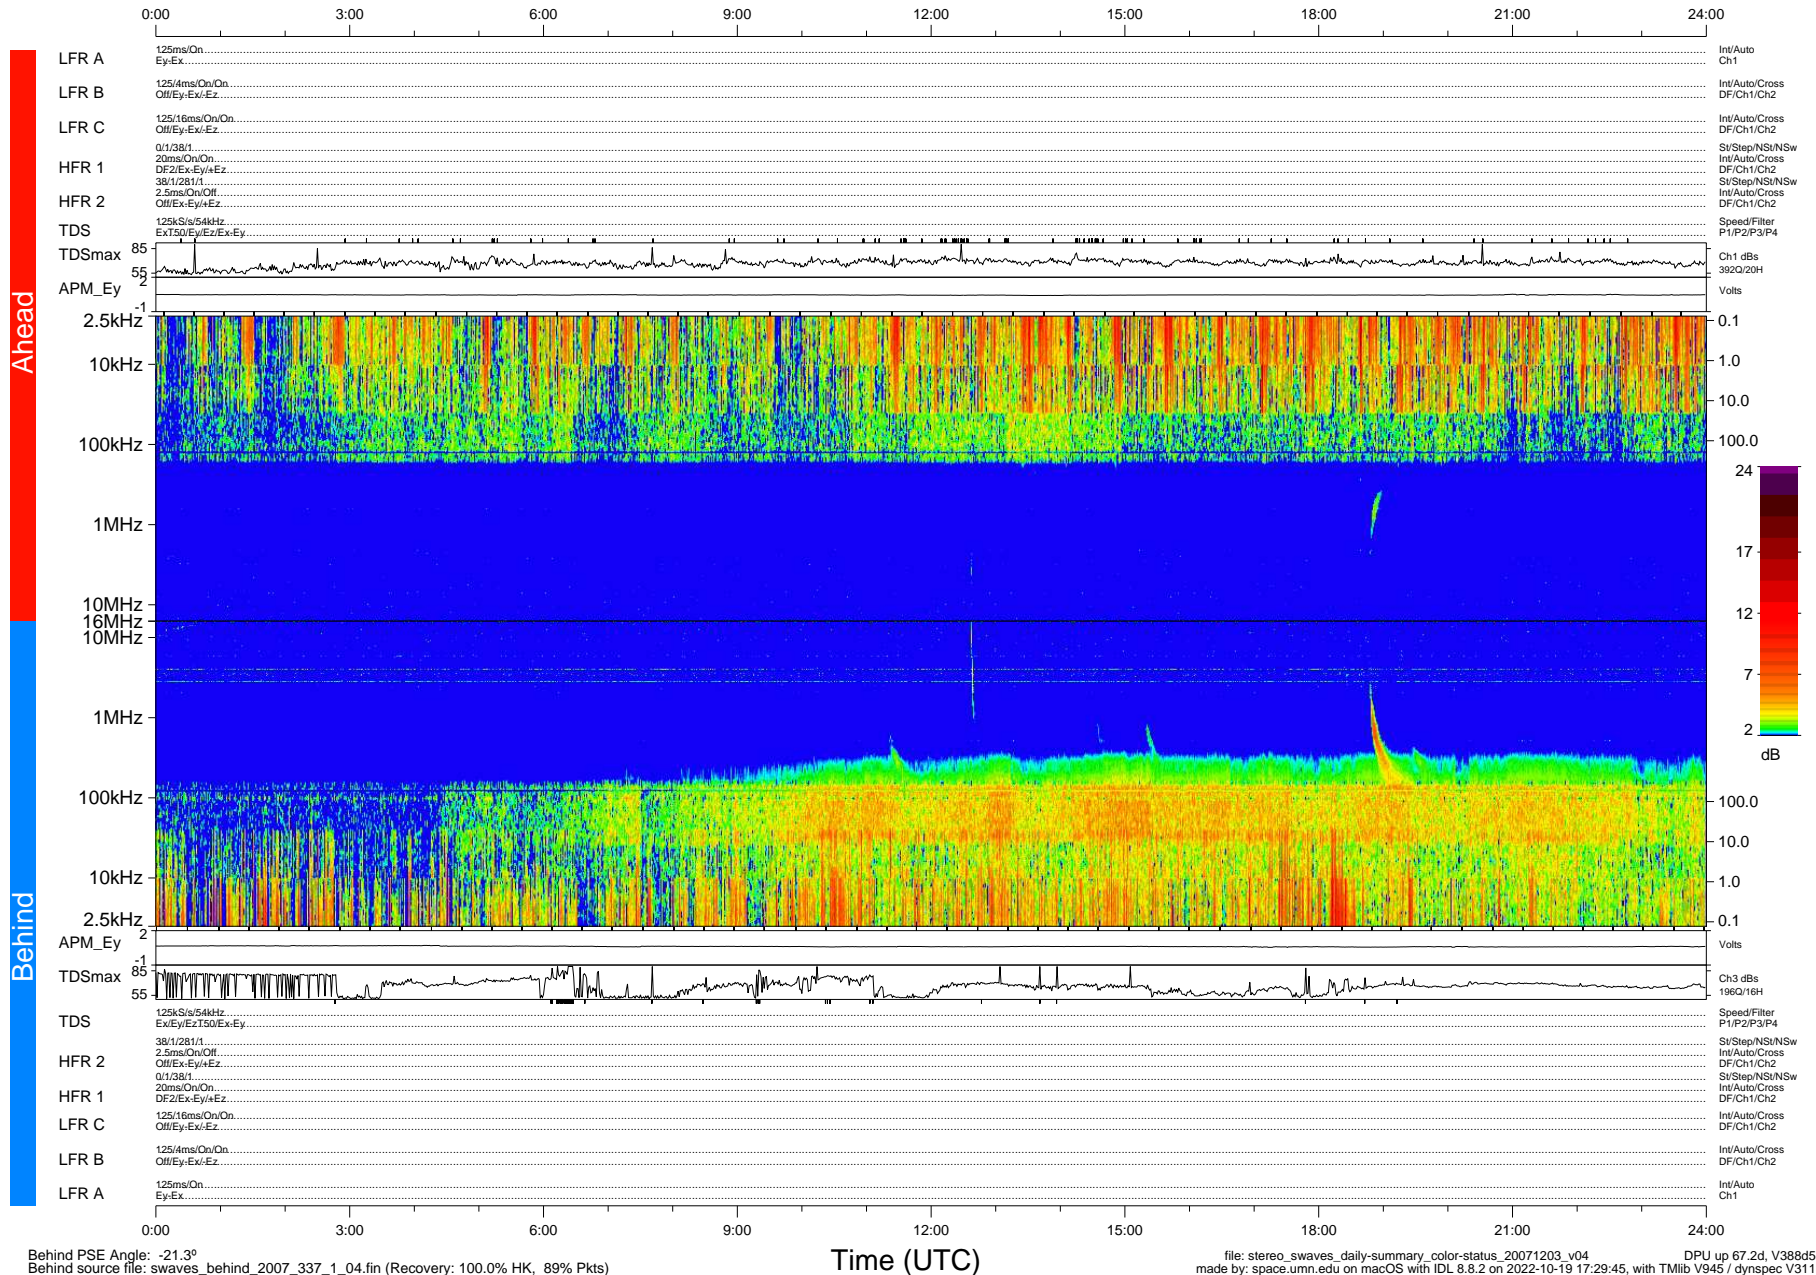

STEREO/WAVES Daily Summary - 03-Dec-2007 (DOY 337)

Ahead source file: swaves_ahead_2007_337_1_04.fin (Recovery: 100.0% HK, 118% Pkts)
 Ahead PSE Angle: 20.7°

DPU up 67.5d, V388d5

Behind PSE Angle: -21.3°
 Behind source file: swaves_behind_2007_337_1_04.fin (Recovery: 100.0% HK, 89% Pkts)

file: stereo_swaves_daily-summary_color-status_20071203_v04
 made by: space.umn.edu on macOS with IDL 8.8.2 on 2022-10-19 17:29:45, with TMLib V945 / dynspec V311

DPU up 67.2d, V388d5