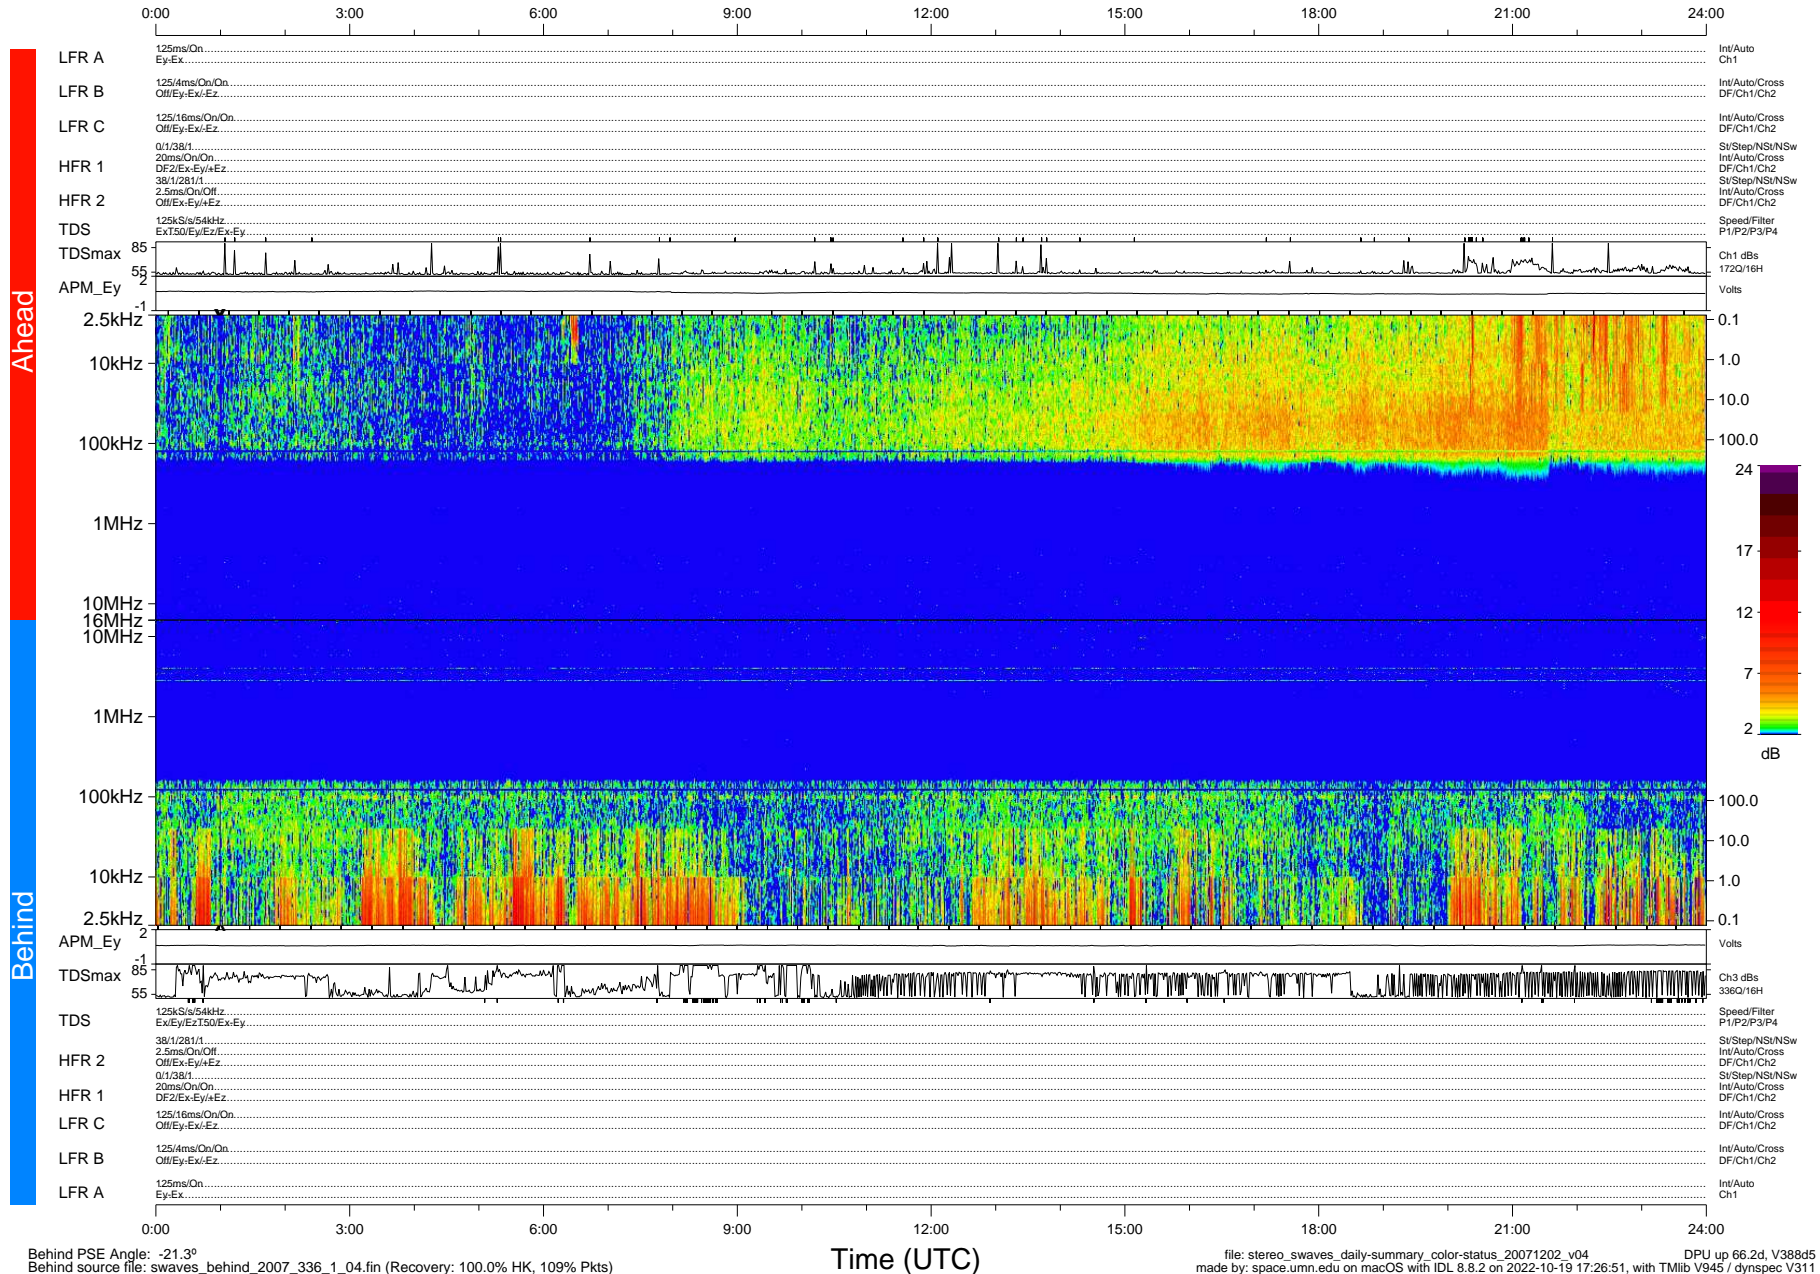

STEREO/WAVES Daily Summary - 02-Dec-2007 (DOY 336)

Ahead source file: swaves_ahead_2007_336_1_04.fin (Recovery: 100.0% HK, 85% Pkts)
Ahead PSE Angle: 20.7°

DPU up 66.5d, V388d5

Behind PSE Angle: -21.3°
Behind source file: swaves_behind_2007_336_1_04.fin (Recovery: 100.0% HK, 109% Pkts)

Time (UTC)