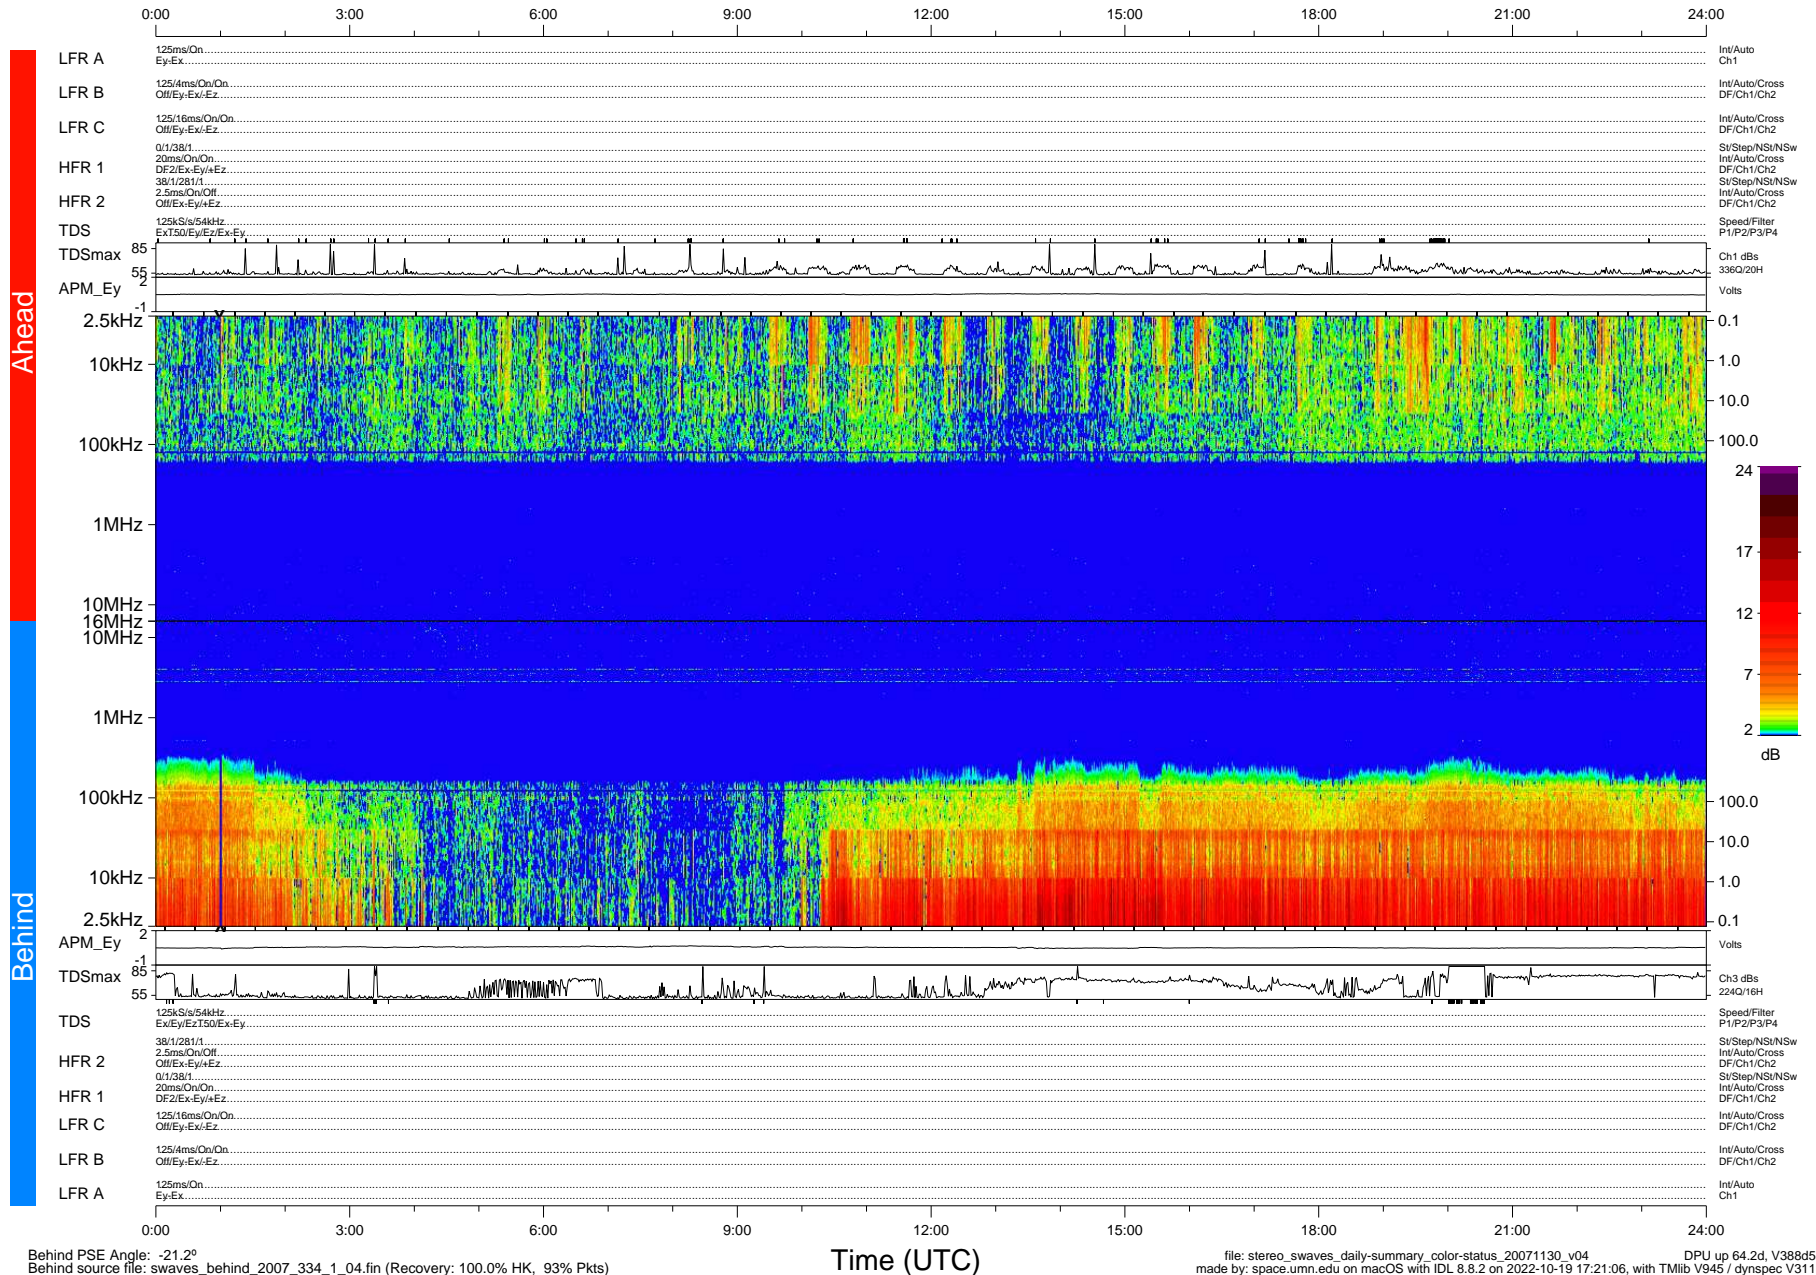

STEREO/WAVES Daily Summary - 30-Nov-2007 (DOY 334)

Ahead source file: swaves_ahead_2007_334_1_04.fin (Recovery: 100.0% HK, 110% Pkts)
Ahead PSE Angle: 20.6°

DPU up 64.5d, V388d5

Behind PSE Angle: -21.2°
Behind source file: swaves_behind_2007_334_1_04.fin (Recovery: 100.0% HK, 93% Pkts)

Time (UTC)