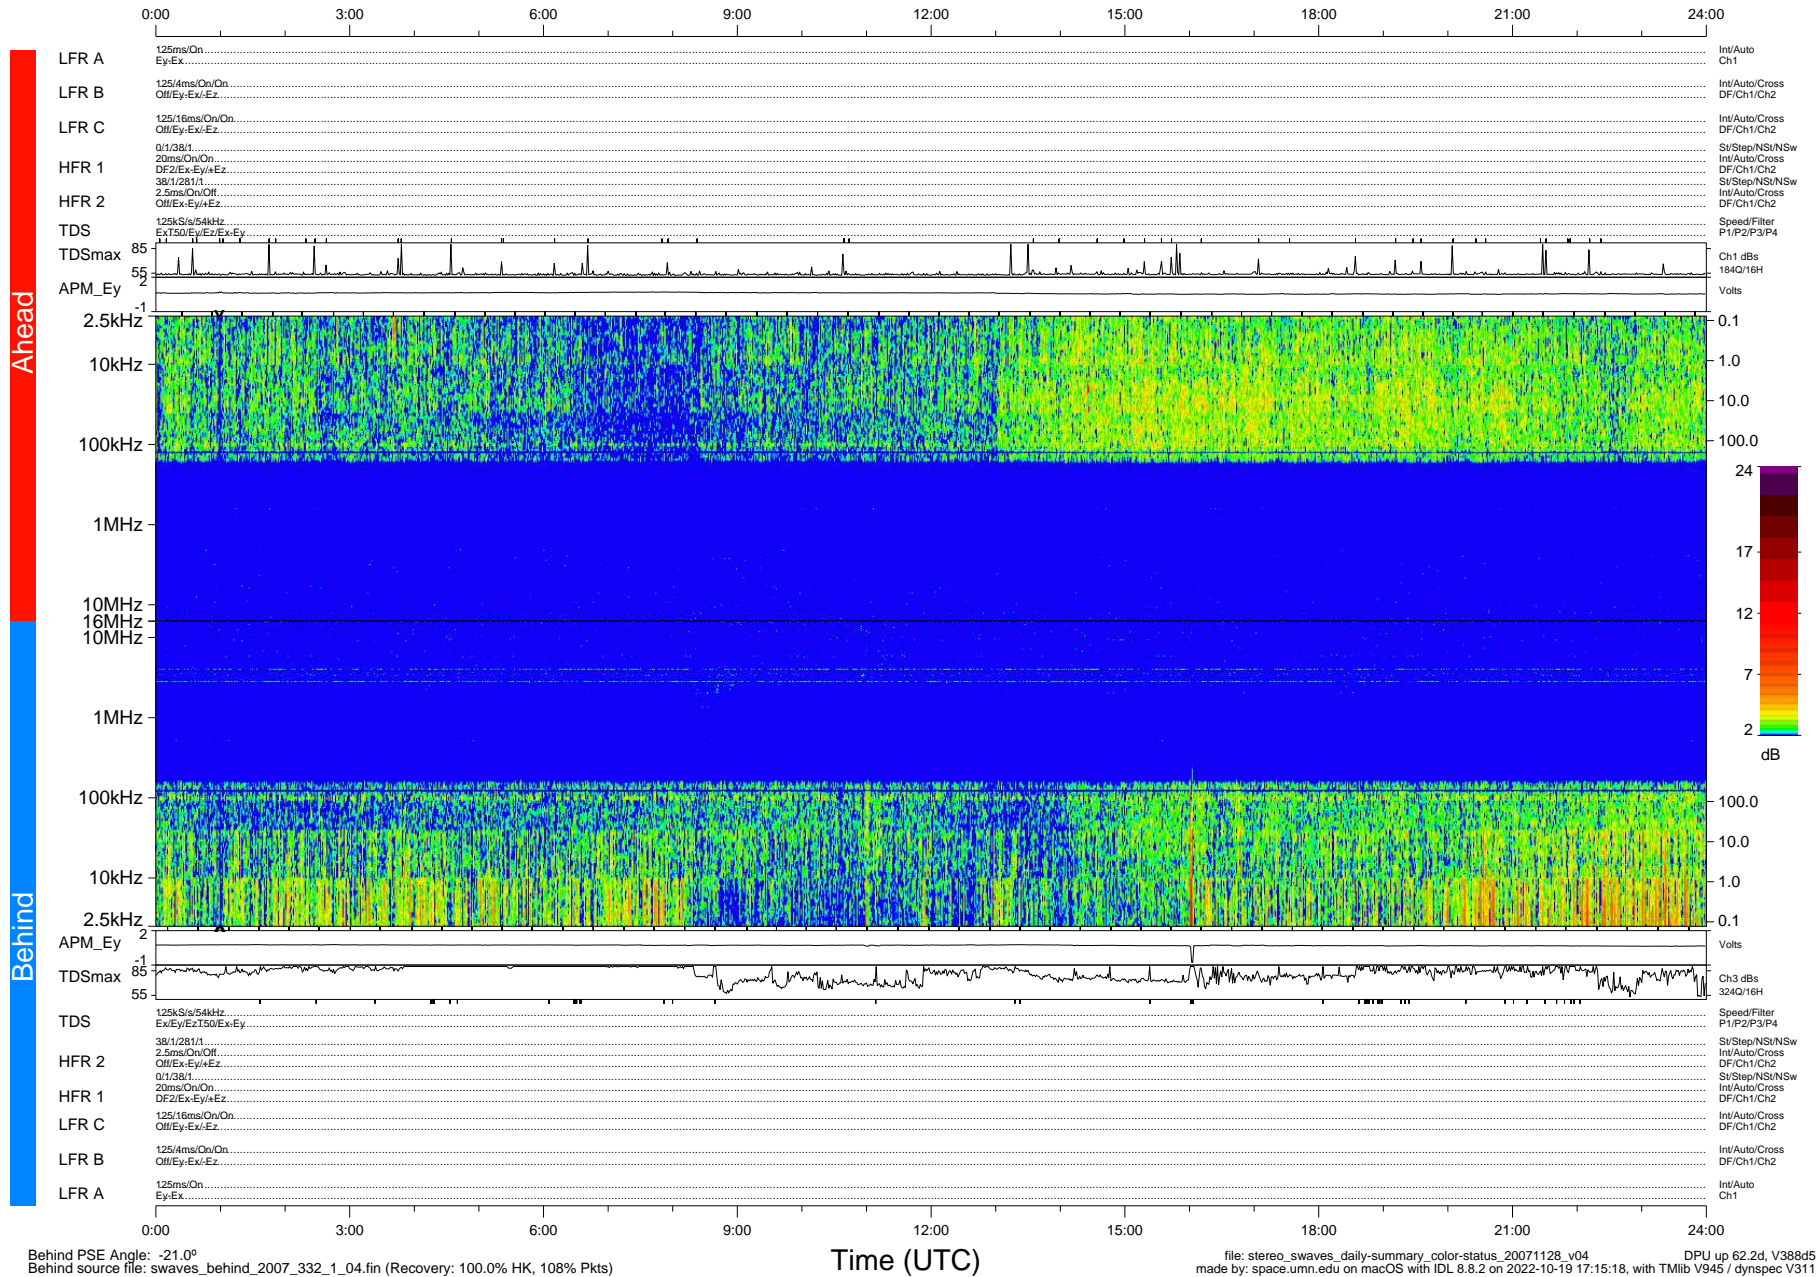

STEREO/WAVES Daily Summary - 28-Nov-2007 (DOY 332)

Ahead source file: swaves_ahead_2007_332_1_04.fin (Recovery: 100.0% HK, 87% Pkts)
Ahead PSE Angle: 20.6°

DPU up 62.5d, V388d5

Behind PSE Angle: -21.0°
Behind source file: swaves_behind_2007_332_1_04.fin (Recovery: 100.0% HK, 108% Pkts)

Time (UTC)