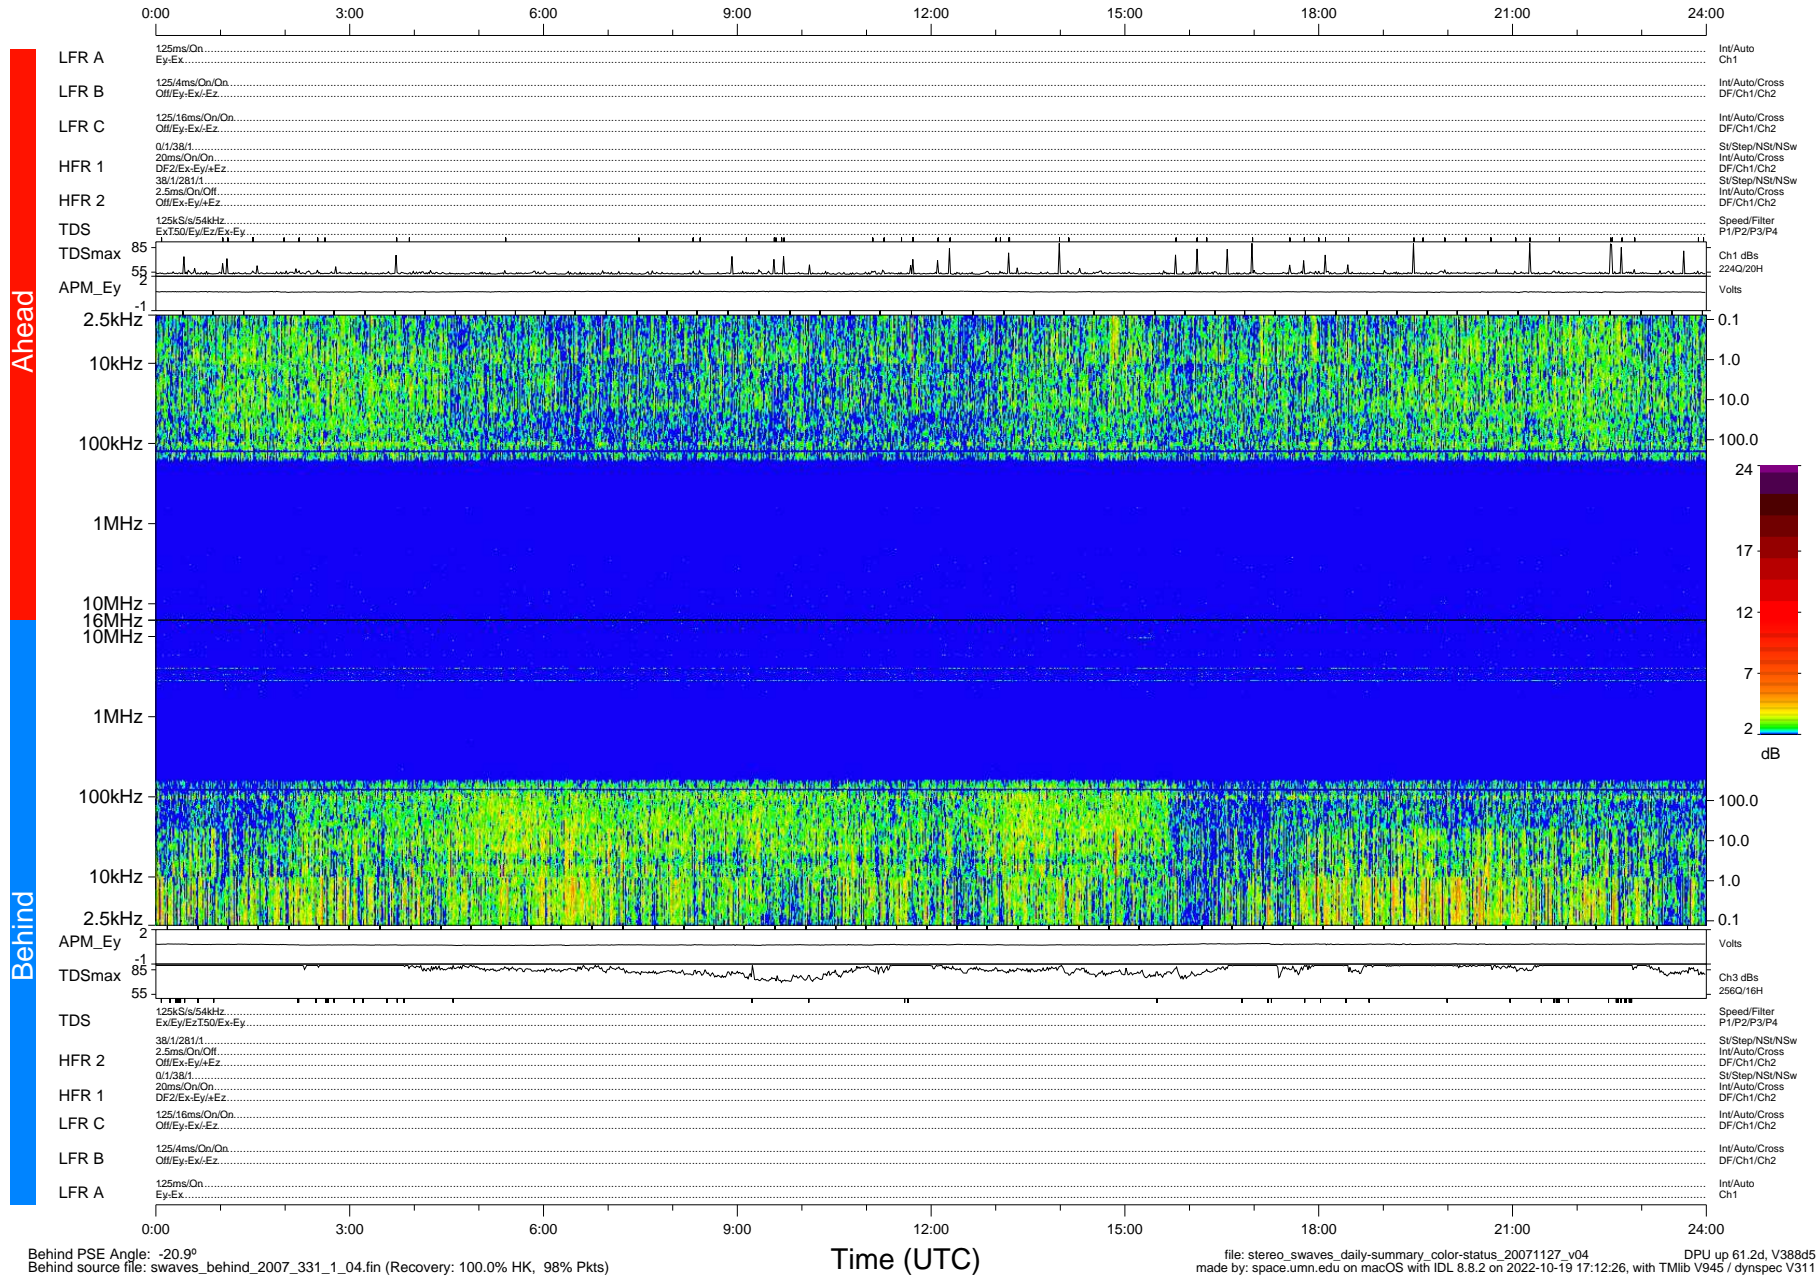

STEREO/WAVES Daily Summary - 27-Nov-2007 (DOY 331)

Ahead source file: swaves_ahead_2007_331_1_04.fin (Recovery: 100.1% HK, 94% Pkts)
Ahead PSE Angle: 20.6°

DPU up 61.5d, V388d5

Behind PSE Angle: -20.9°
Behind source file: swaves_behind_2007_331_1_04.fin (Recovery: 100.0% HK, 98% Pkts)