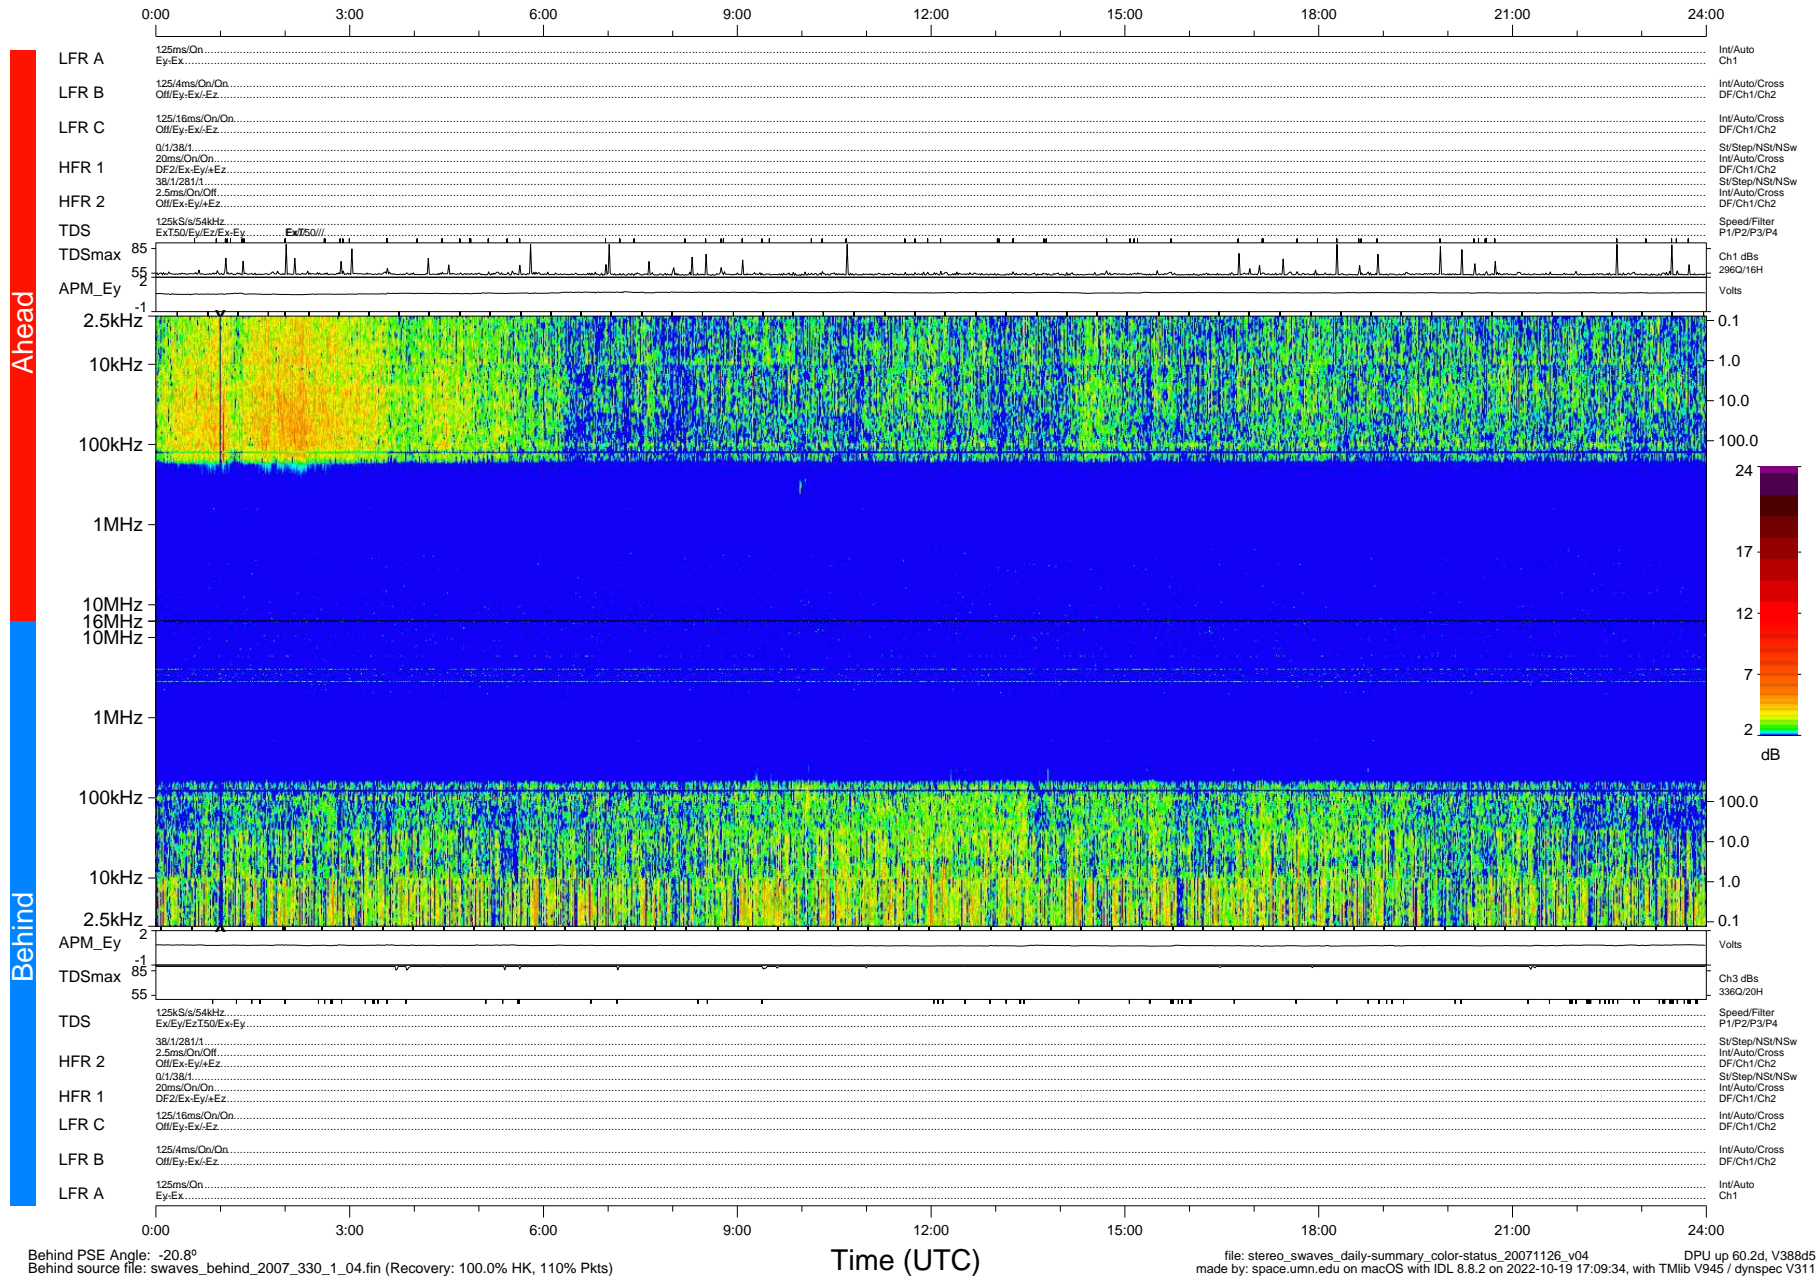

STEREO/WAVES Daily Summary - 26-Nov-2007 (DOY 330)

Ahead source file: swaves_ahead_2007_330_1_04.fin (Recovery: 100.0% HK, 103% Pkts)
 Ahead PSE Angle: 20.6°

DPU up 60.5d, V388d5

Behind PSE Angle: -20.8°
 Behind source file: swaves_behind_2007_330_1_04.fin (Recovery: 100.0% HK, 110% Pkts)

Time (UTC)

file: stereo_swaves_daily-summary_color-status_20071126_v04
 DPU up 60.2d, V388d5
 made by: space.umn.edu on macOS with IDL 8.8.2 on 2022-10-19 17:09:34, with TMLib V945 / dynspec V311