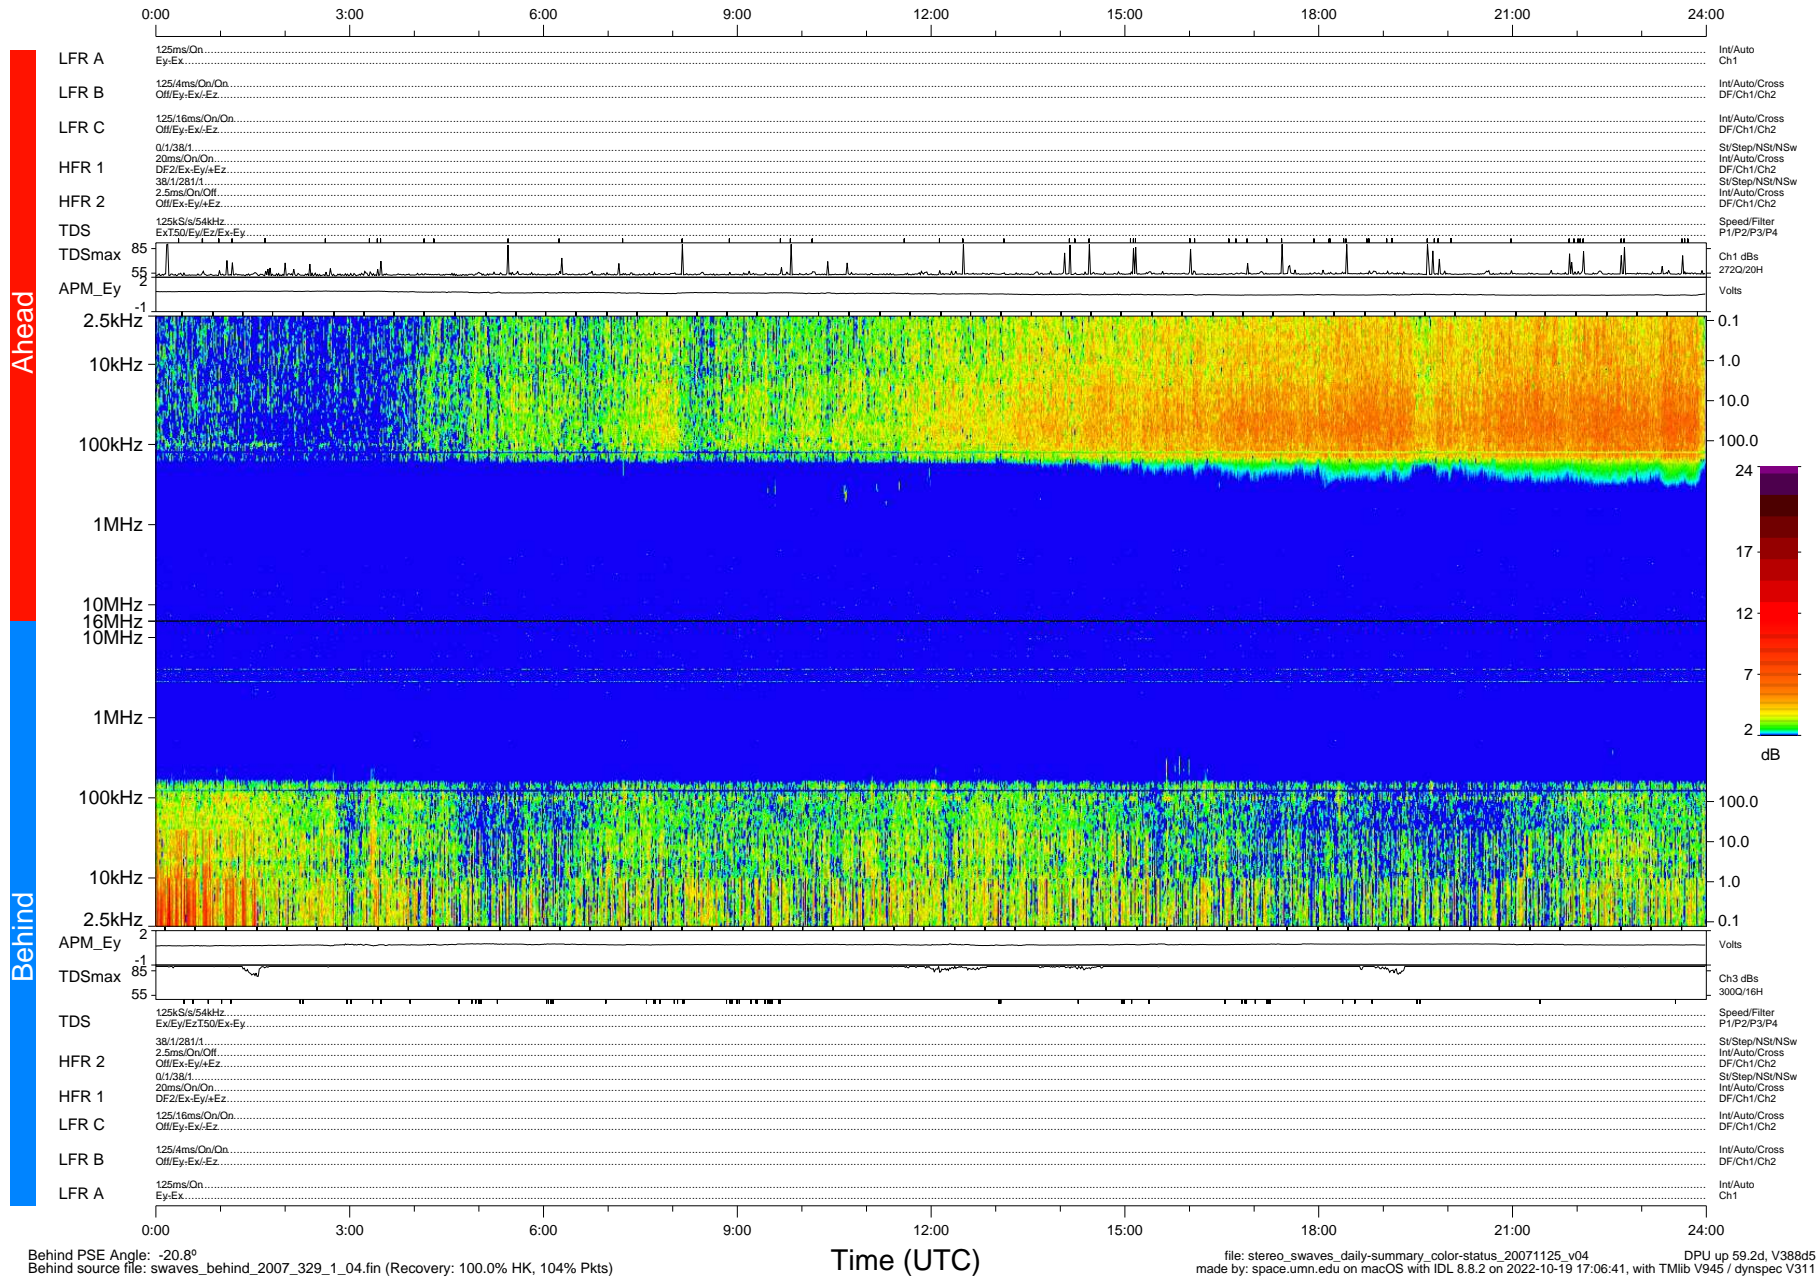

STEREO/WAVES Daily Summary - 25-Nov-2007 (DOY 329)

Ahead source file: swaves_ahead_2007_329_1_04.fin (Recovery: 100.0% HK, 101% Pkts)
Ahead PSE Angle: 20.5°

DPU up 59.5d, V388d5

Behind PSE Angle: -20.8°
Behind source file: swaves_behind_2007_329_1_04.fin (Recovery: 100.0% HK, 104% Pkts)

Time (UTC)