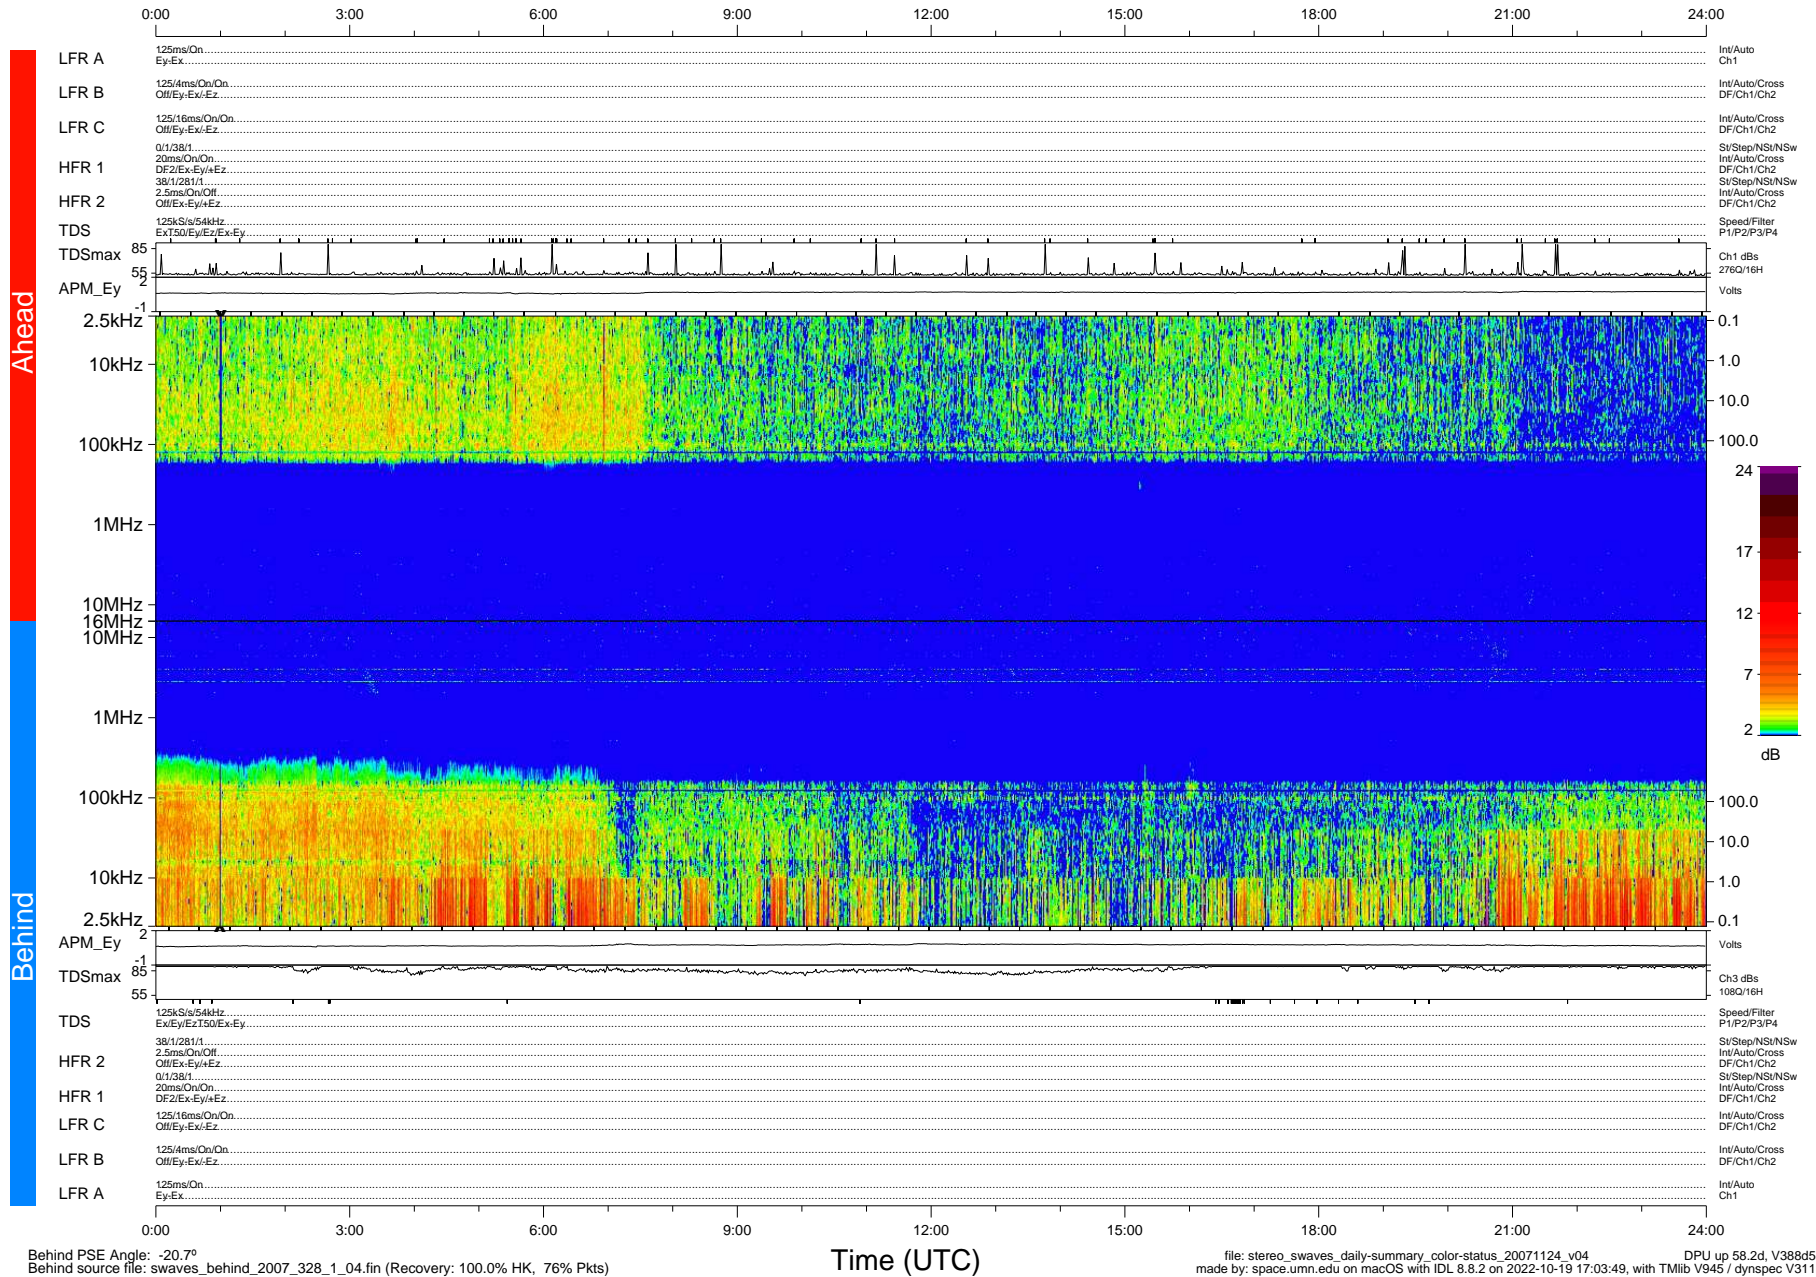

STEREO/WAVES Daily Summary - 24-Nov-2007 (DOY 328)

Ahead source file: swaves_ahead_2007_328_1_04.fin (Recovery: 100.0% HK, 101% Pkts)
Ahead PSE Angle: 20.5°

DPU up 58.5d, V388d5

Behind PSE Angle: -20.7°
Behind source file: swaves_behind_2007_328_1_04.fin (Recovery: 100.0% HK, 76% Pkts)

Time (UTC)