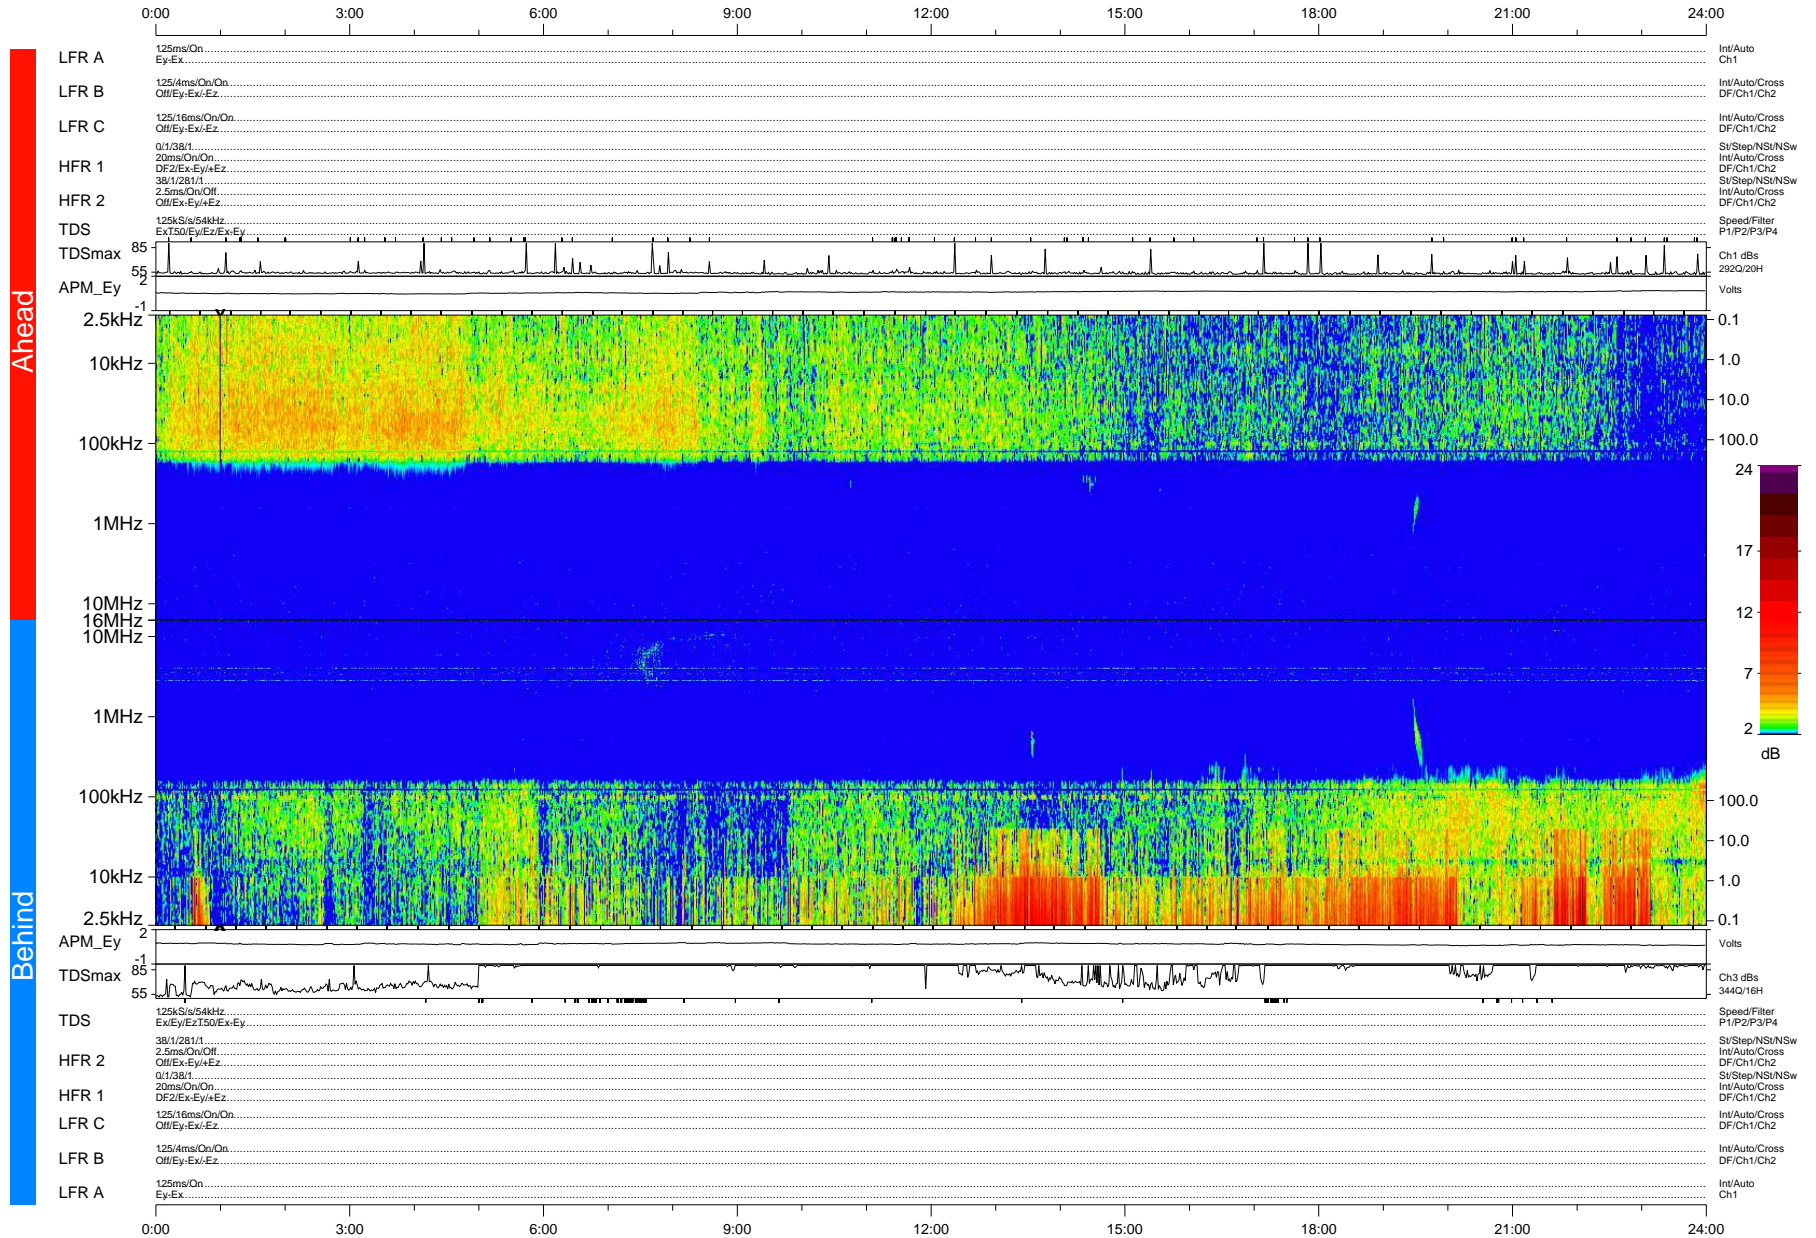

STEREO/WAVES Daily Summary - 22-Nov-2007 (DOY 326)

Ahead source file: swaves_ahead_2007_326_1_04.fin (Recovery: 100.0% HK, 104% Pkts)
 Ahead PSE Angle: 20.4°

DPU up 56.5d, V388d5

Behind PSE Angle: -20.6°
 Behind source file: swaves_behind_2007_326_1_04.fin (Recovery: 100.0% HK, 111% Pkts)

Time (UTC)

file: stereo_swaves_daily-summary_color-status_20071122_v04
 DPU up 56.2d, V388d5
 made by: space.umn.edu on macOS with IDL 8.8.2 on 2022-10-19 16:58:02, with Tmlib V945 / dynspec V311