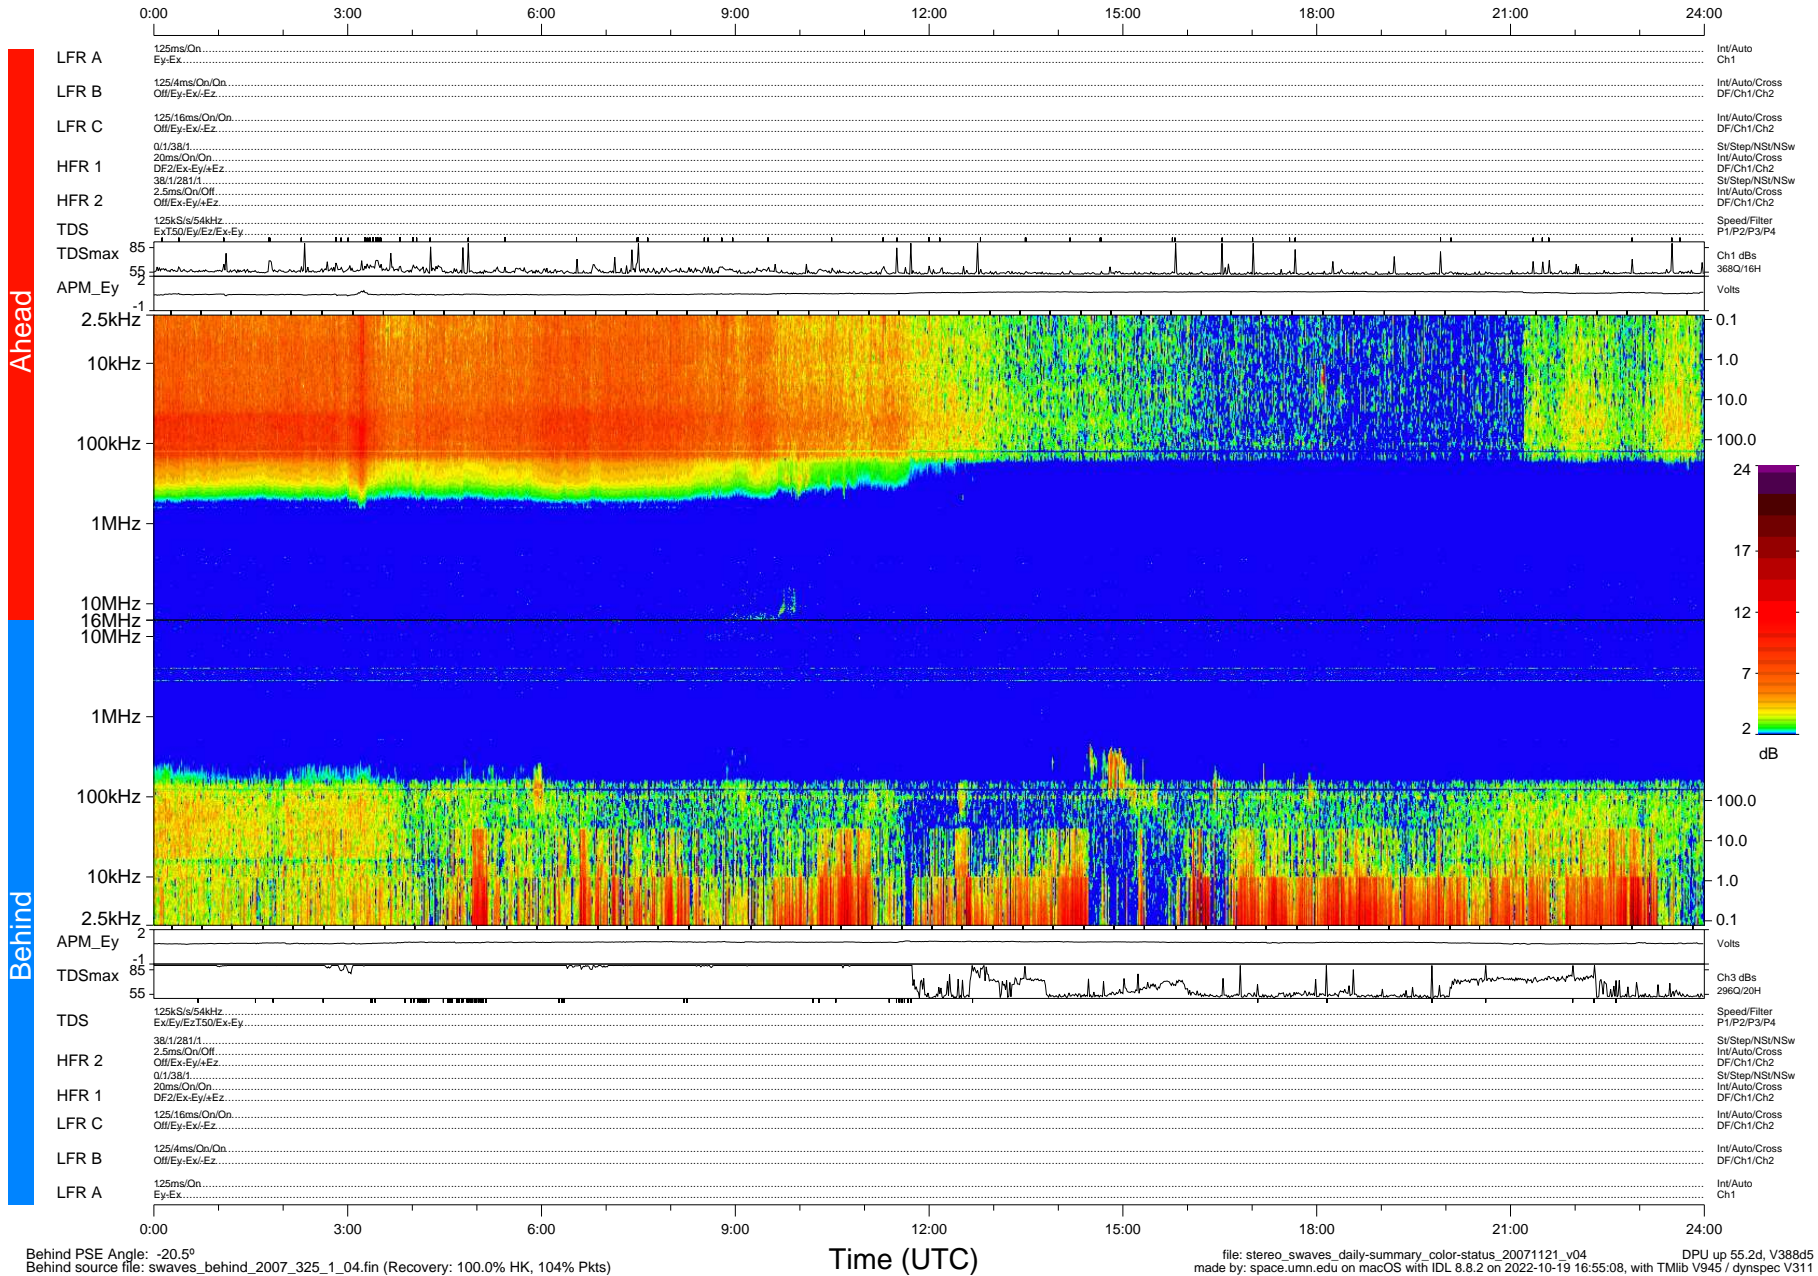

STEREO/WAVES Daily Summary - 21-Nov-2007 (DOY 325)

Ahead source file: swaves_ahead_2007_325_1_04.fin (Recovery: 100.0% HK, 114% Pkts)
Ahead PSE Angle: 20.4°

DPU up 55.5d, V388d5

Behind PSE Angle: -20.5°
Behind source file: swaves_behind_2007_325_1_04.fin (Recovery: 100.0% HK, 104% Pkts)