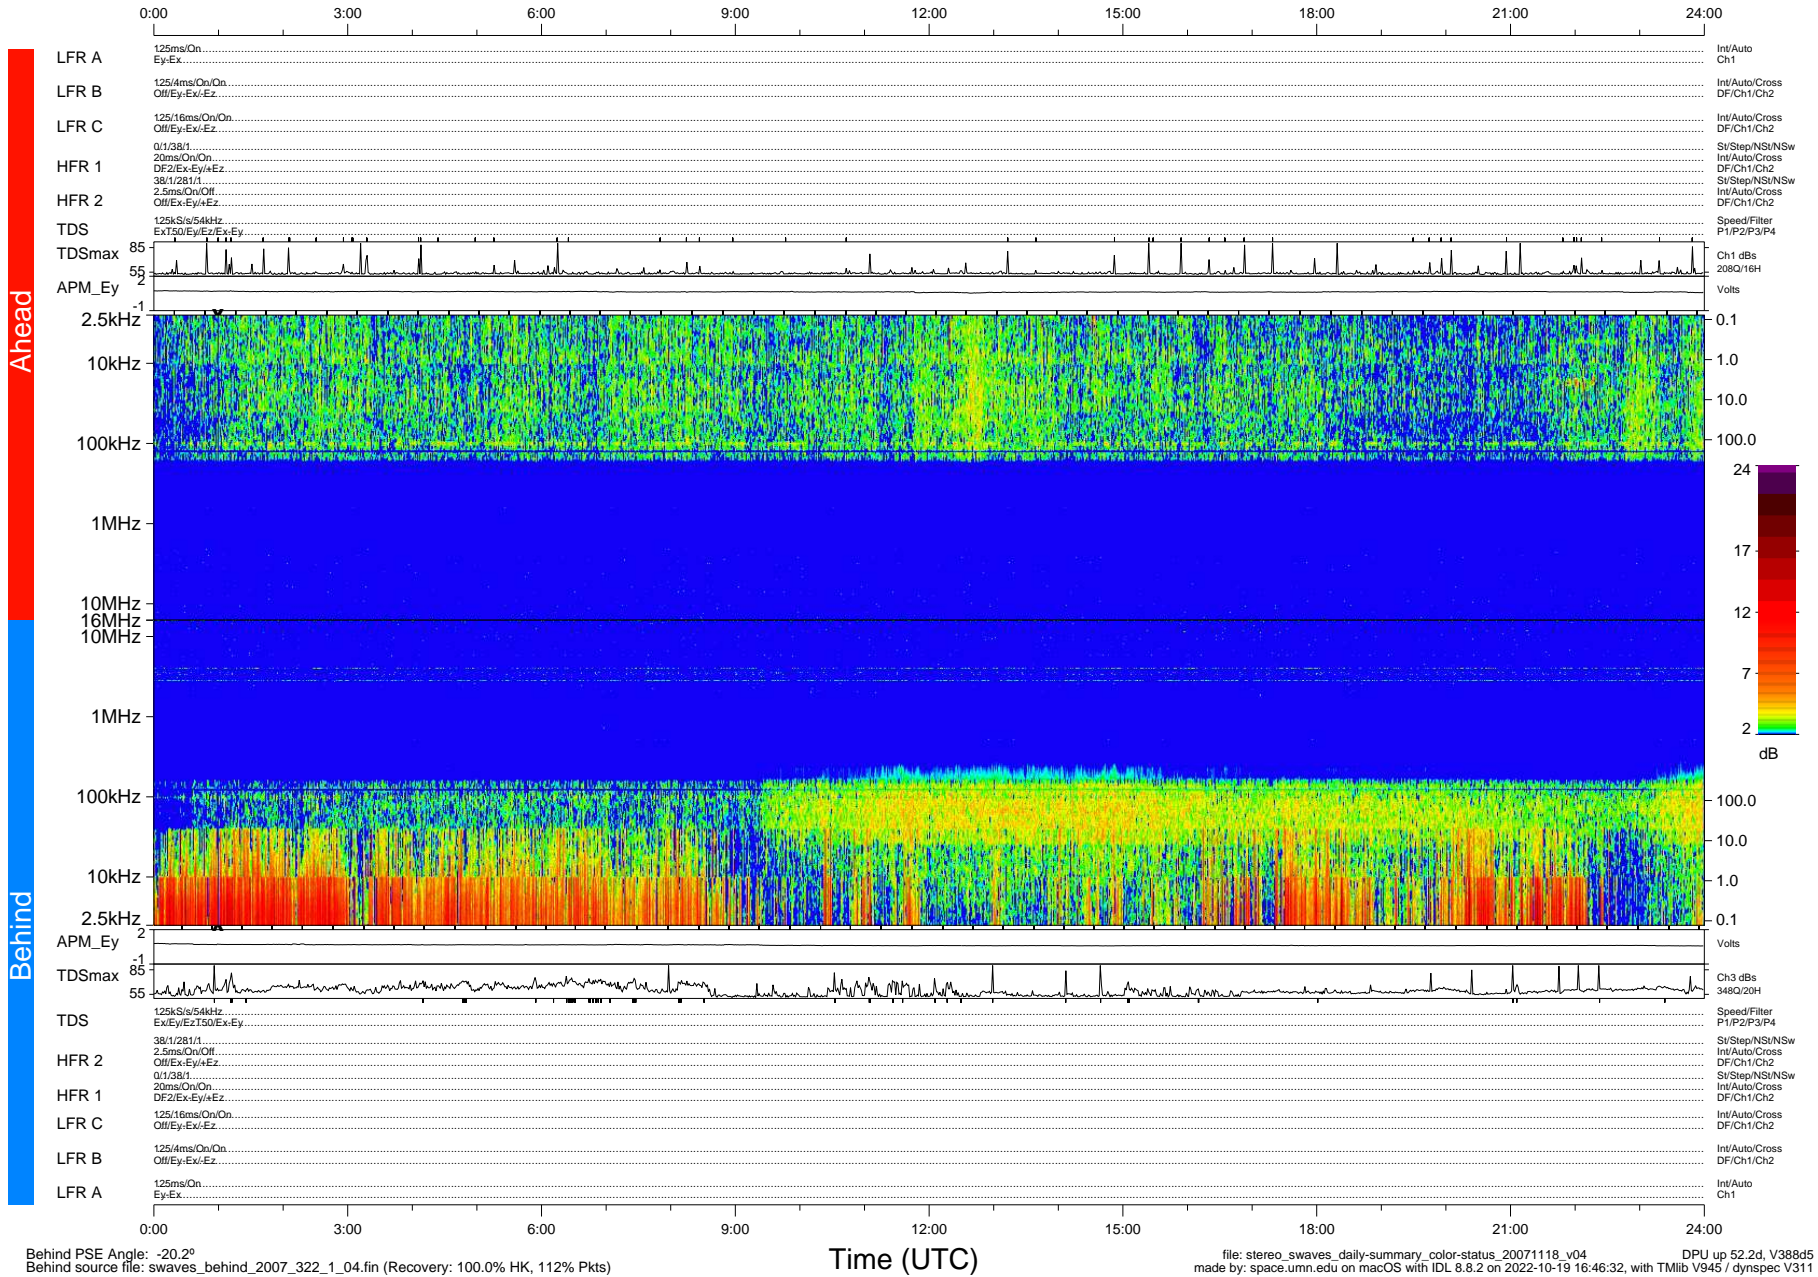

STEREO/WAVES Daily Summary - 18-Nov-2007 (DOY 322)

Ahead source file: swaves_ahead_2007_322_1_04.fin (Recovery: 100.0% HK, 91% Pkts)
Ahead PSE Angle: 20.4°

DPU up 52.5d, V388d5

Behind PSE Angle: -20.2°
Behind source file: swaves_behind_2007_322_1_04.fin (Recovery: 100.0% HK, 112% Pkts)

Time (UTC)