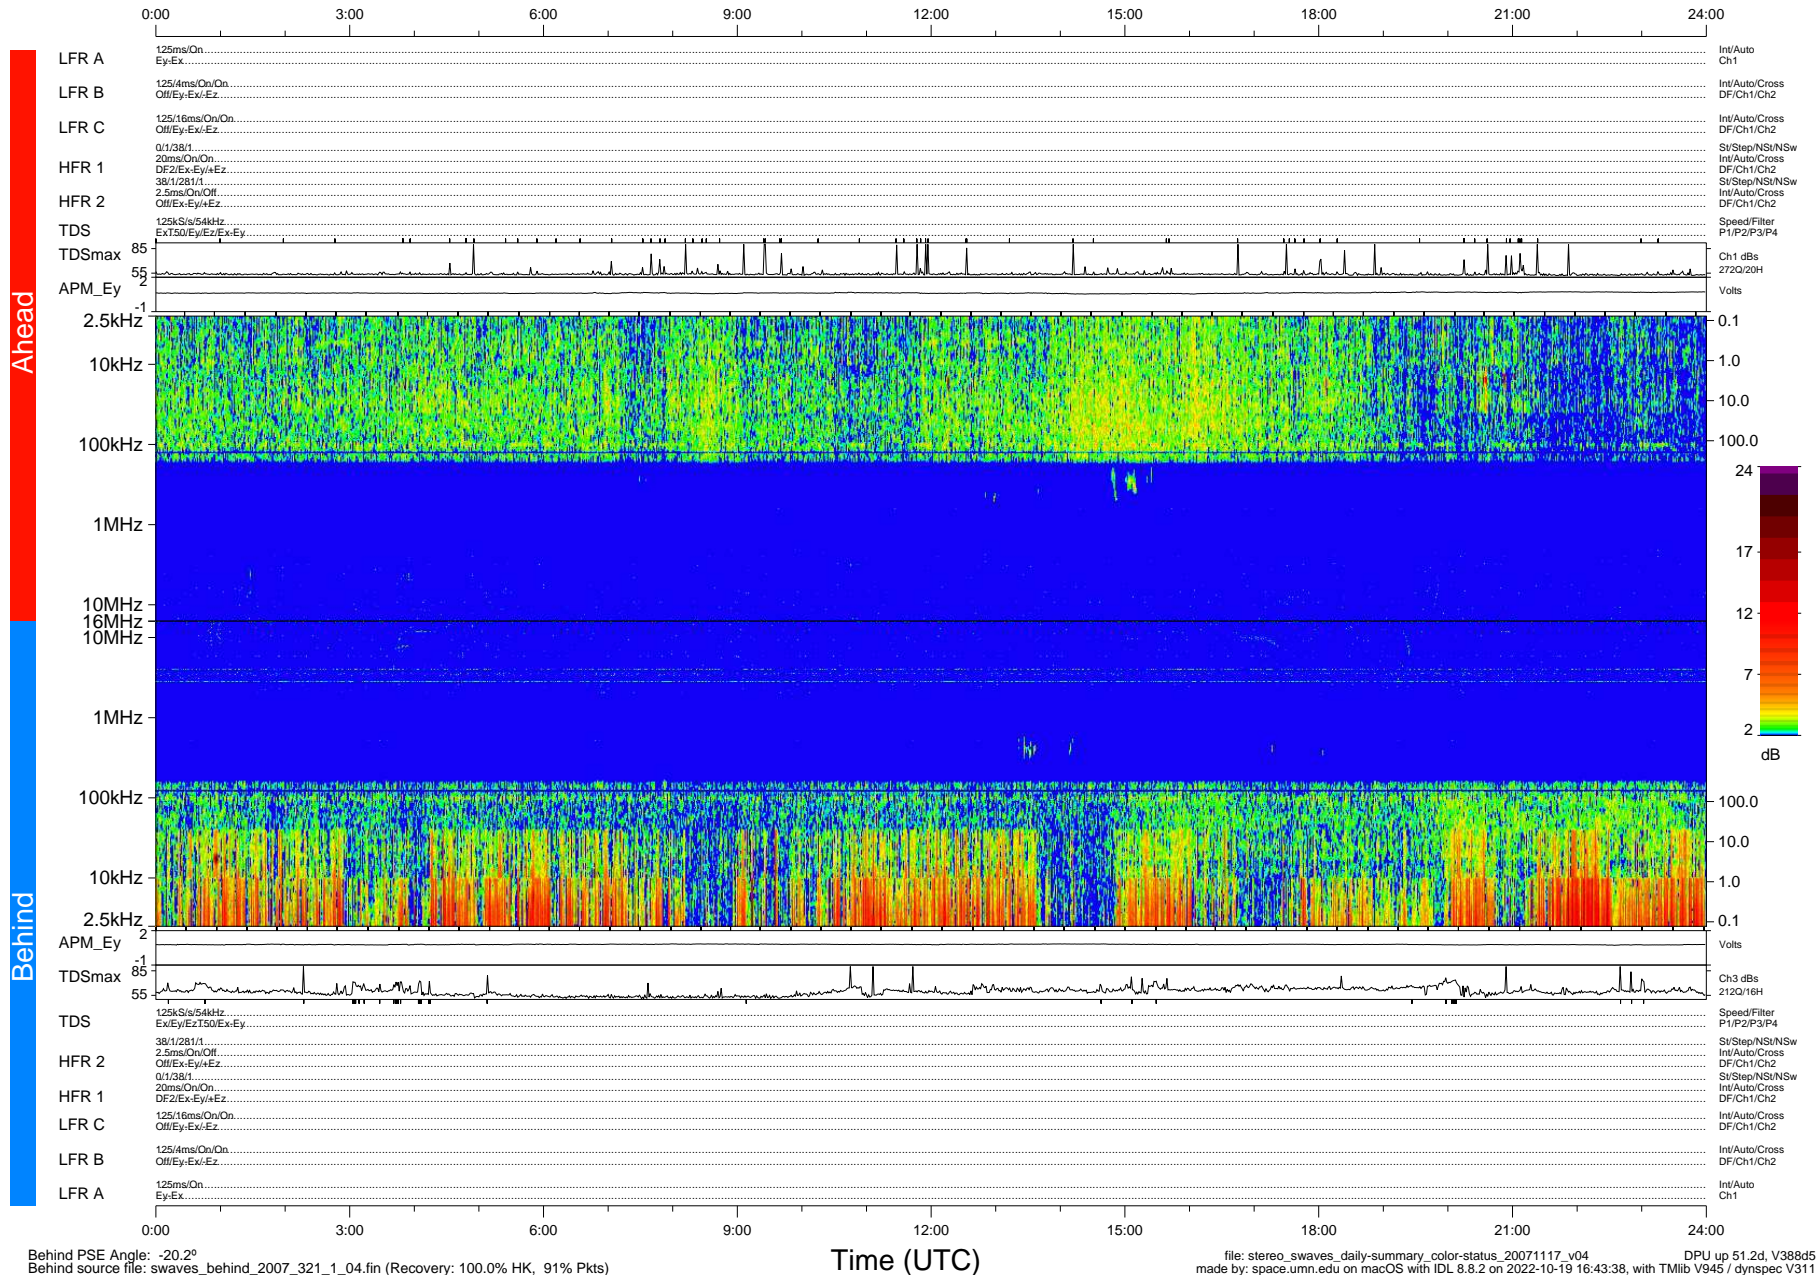

STEREO/WAVES Daily Summary - 17-Nov-2007 (DOY 321)

Ahead source file: swaves_ahead_2007_321_1_04.fin (Recovery: 100.0% HK, 101% Pkts)
Ahead PSE Angle: 20.3°

DPU up 51.5d, V388d5

Behind PSE Angle: -20.2°
Behind source file: swaves_behind_2007_321_1_04.fin (Recovery: 100.0% HK, 91% Pkts)

Time (UTC)