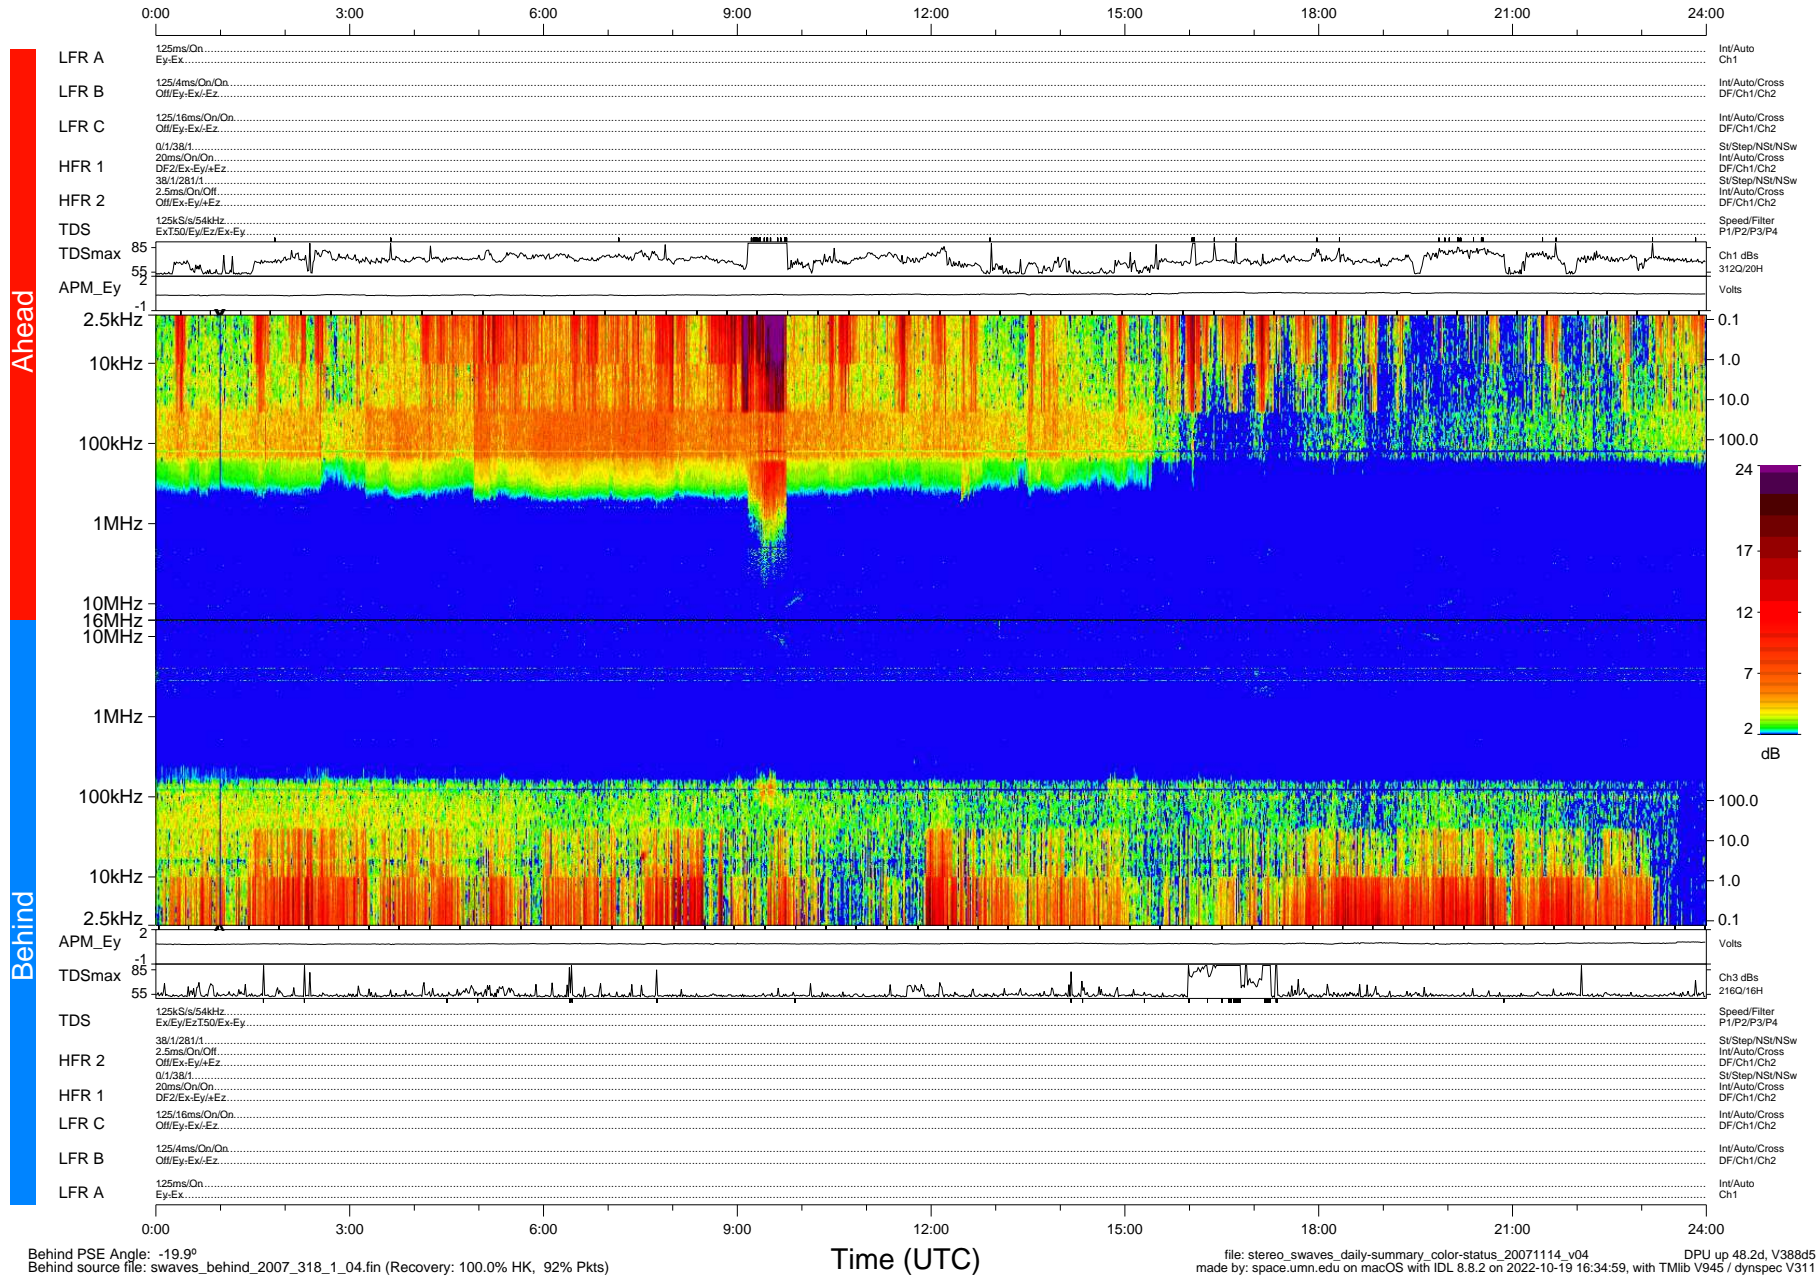

STEREO/WAVES Daily Summary - 14-Nov-2007 (DOY 318)

Ahead source file: swaves_ahead_2007_318_1_04.fin (Recovery: 100.0% HK, 106% Pkts)
Ahead PSE Angle: 20.2°

DPU up 48.5d, V388d5

Behind PSE Angle: -19.9°
Behind source file: swaves_behind_2007_318_1_04.fin (Recovery: 100.0% HK, 92% Pkts)

file: stereo_swaves_daily-summary_color-status_20071114_v04
made by: space.umn.edu on macOS with IDL 8.8.2 on 2022-10-19 16:34:59, with TMLib V945 / dynspec V311
DPU up 48.2d, V388d5