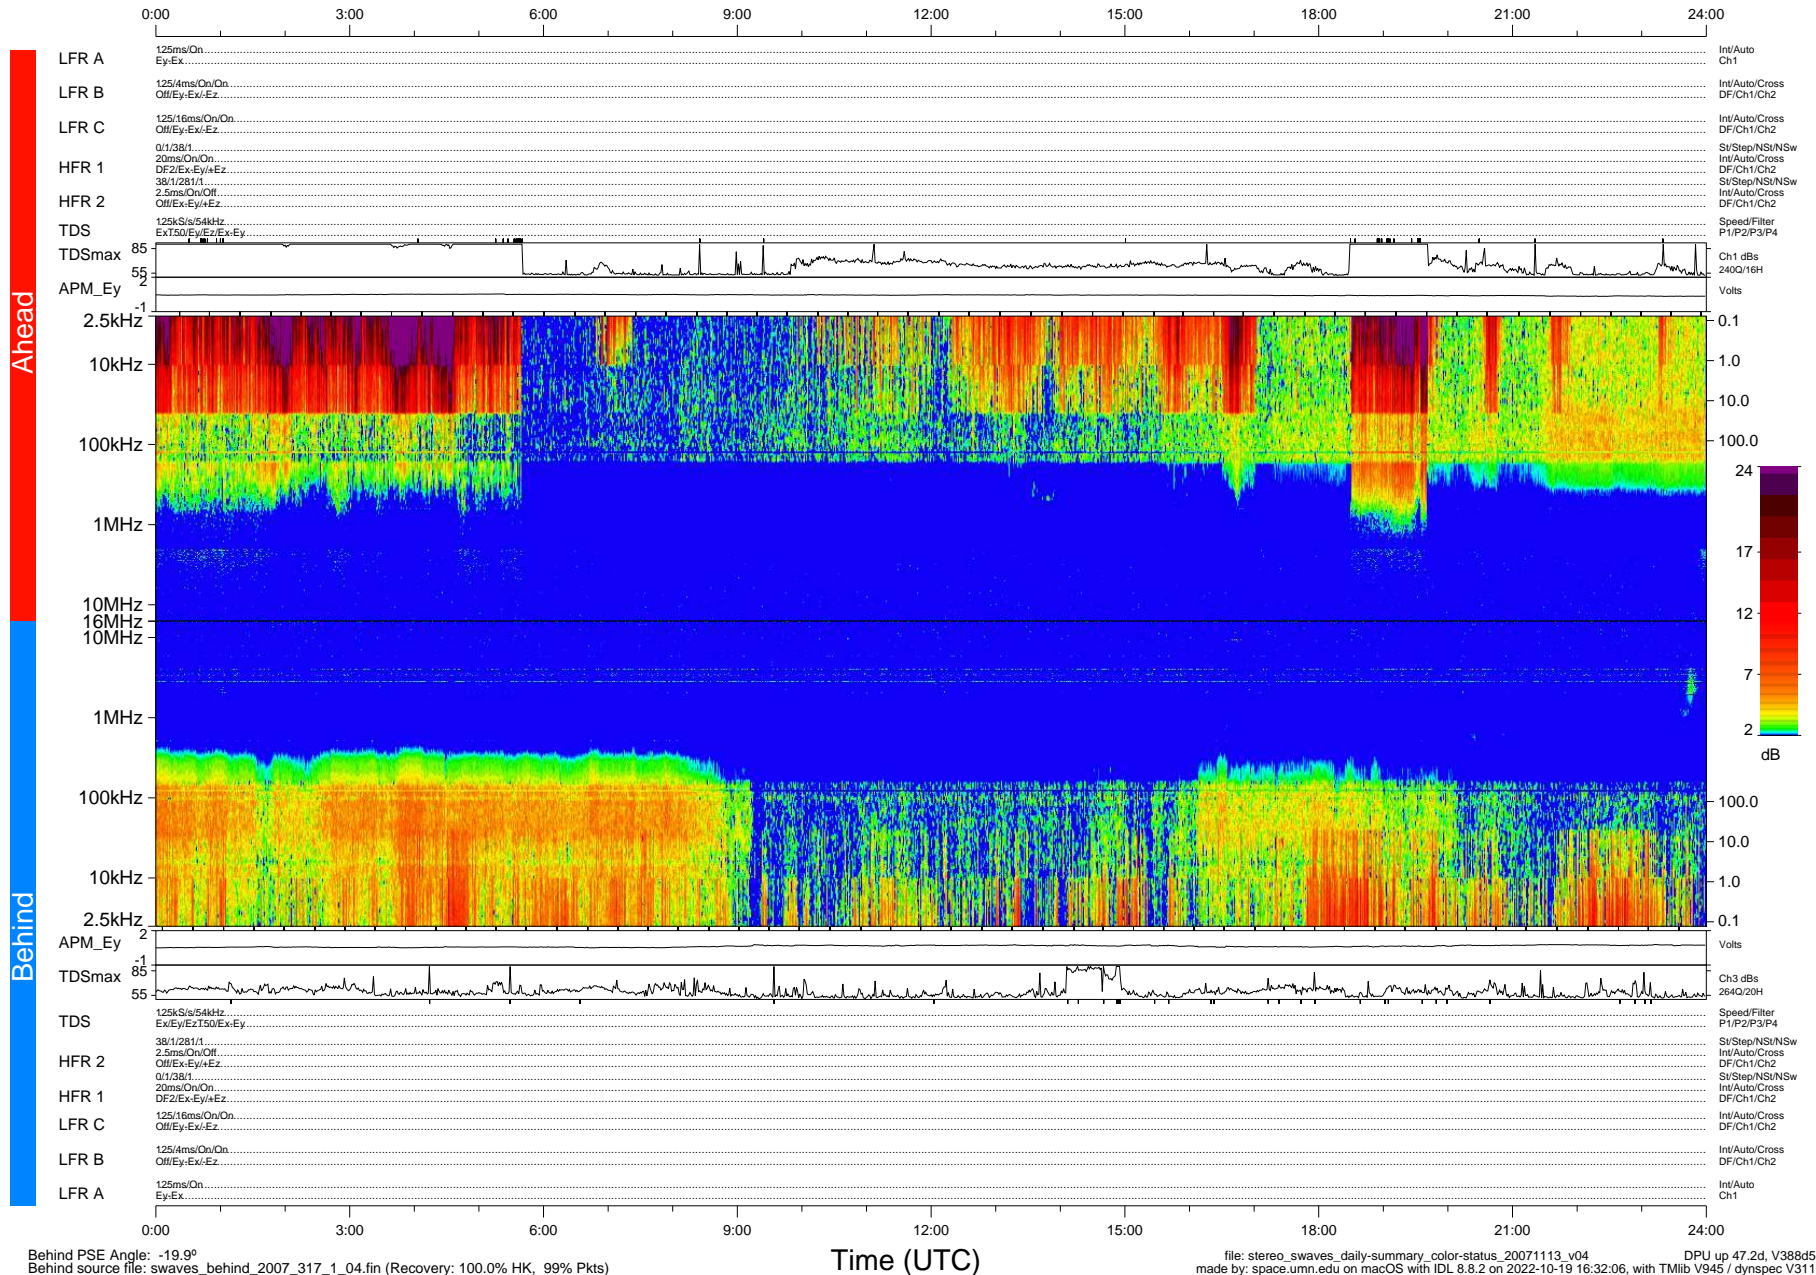

STEREO/WAVES Daily Summary - 13-Nov-2007 (DOY 317)

Ahead source file: swaves_ahead_2007_317_1_04.fin (Recovery: 100.0% HK, 95% Pkts)
Ahead PSE Angle: 20.2°

DPU up 47.5d, V388d5

Behind PSE Angle: -19.9°
Behind source file: swaves_behind_2007_317_1_04.fin (Recovery: 100.0% HK, 99% Pkts)

Time (UTC)