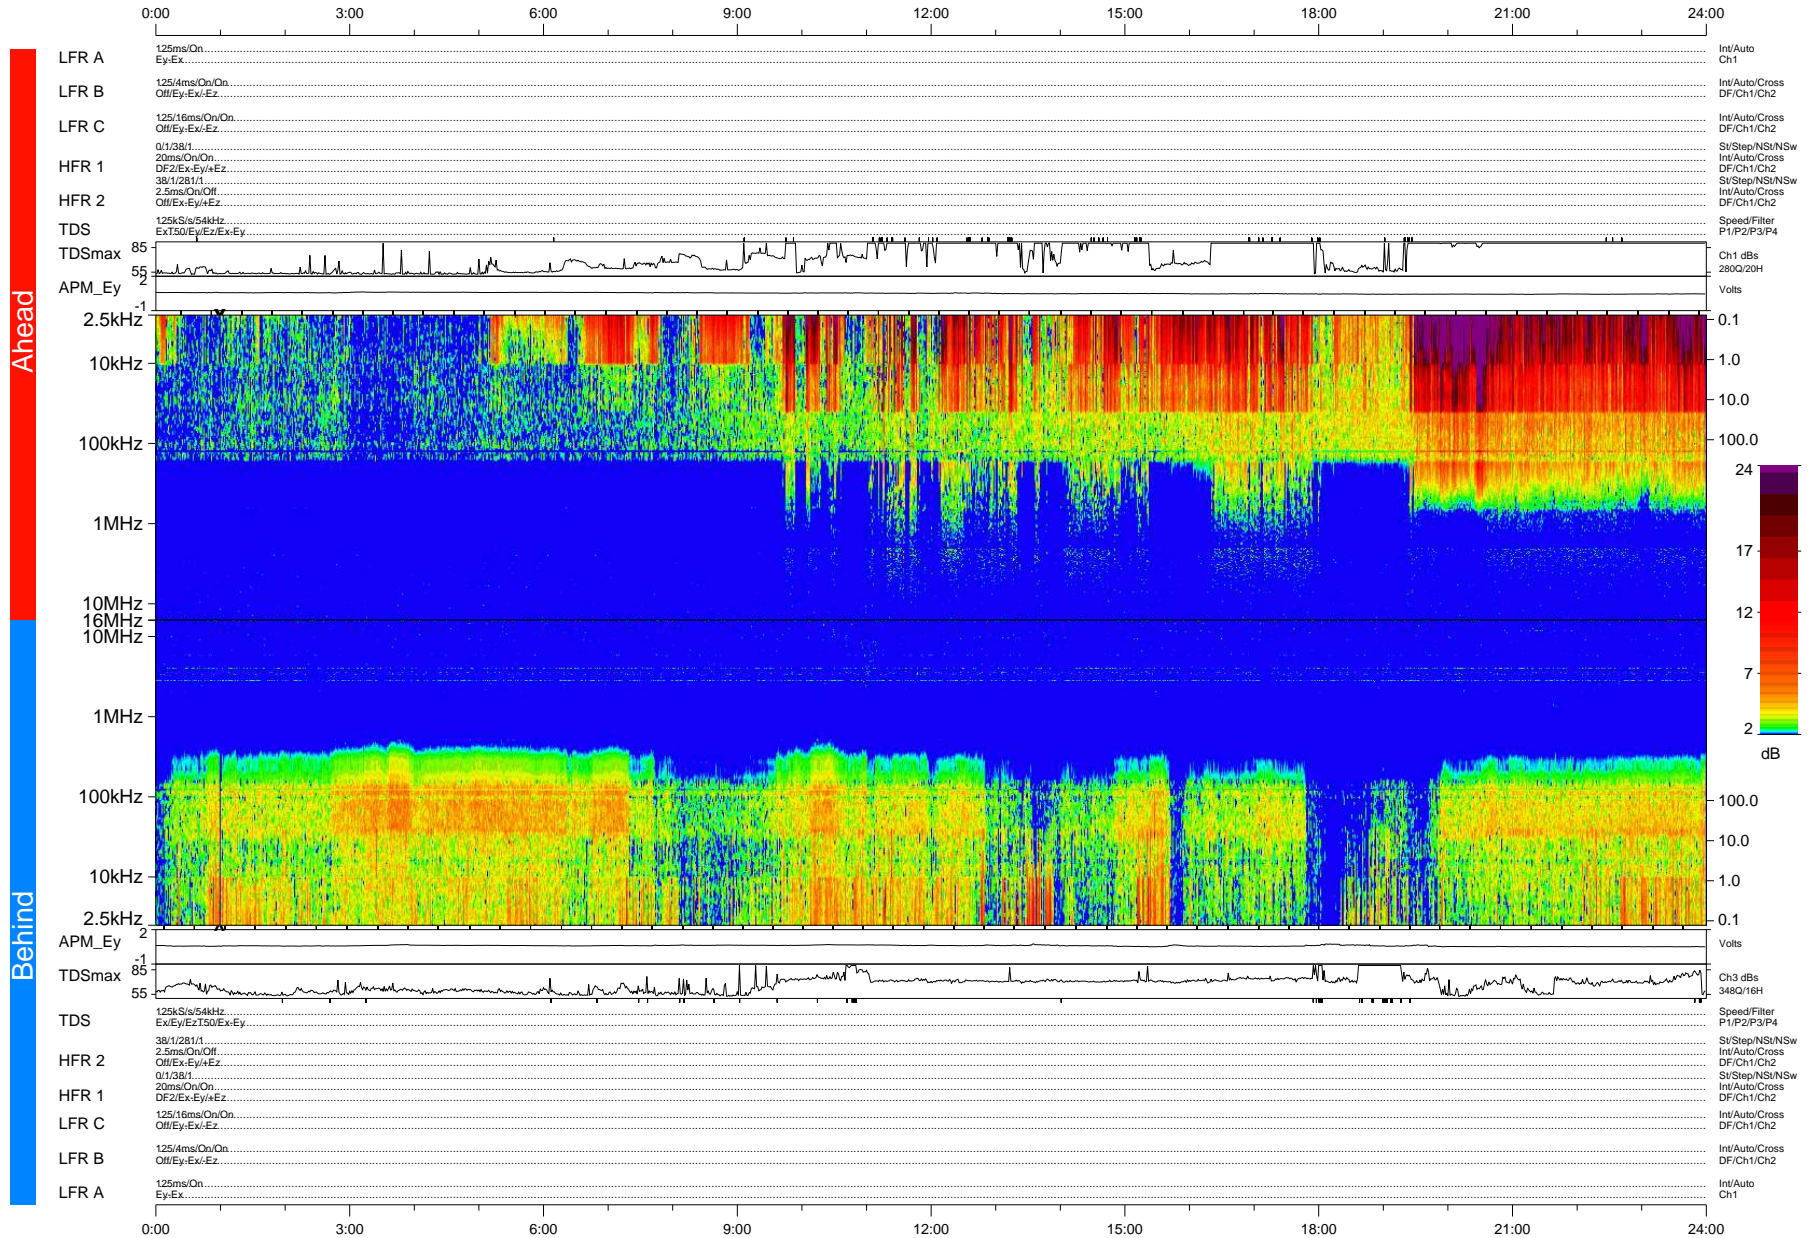

STEREO/WAVES Daily Summary - 12-Nov-2007 (DOY 316)

Ahead source file: swaves_ahead_2007_316_1_04.fin (Recovery: 100.0% HK, 102% Pkts)
Ahead PSE Angle: 20.1°

DPU up 46.5d, V388d5

Behind PSE Angle: -19.8°
Behind source file: swaves_behind_2007_316_1_04.fin (Recovery: 100.0% HK, 111% Pkts)

Time (UTC)