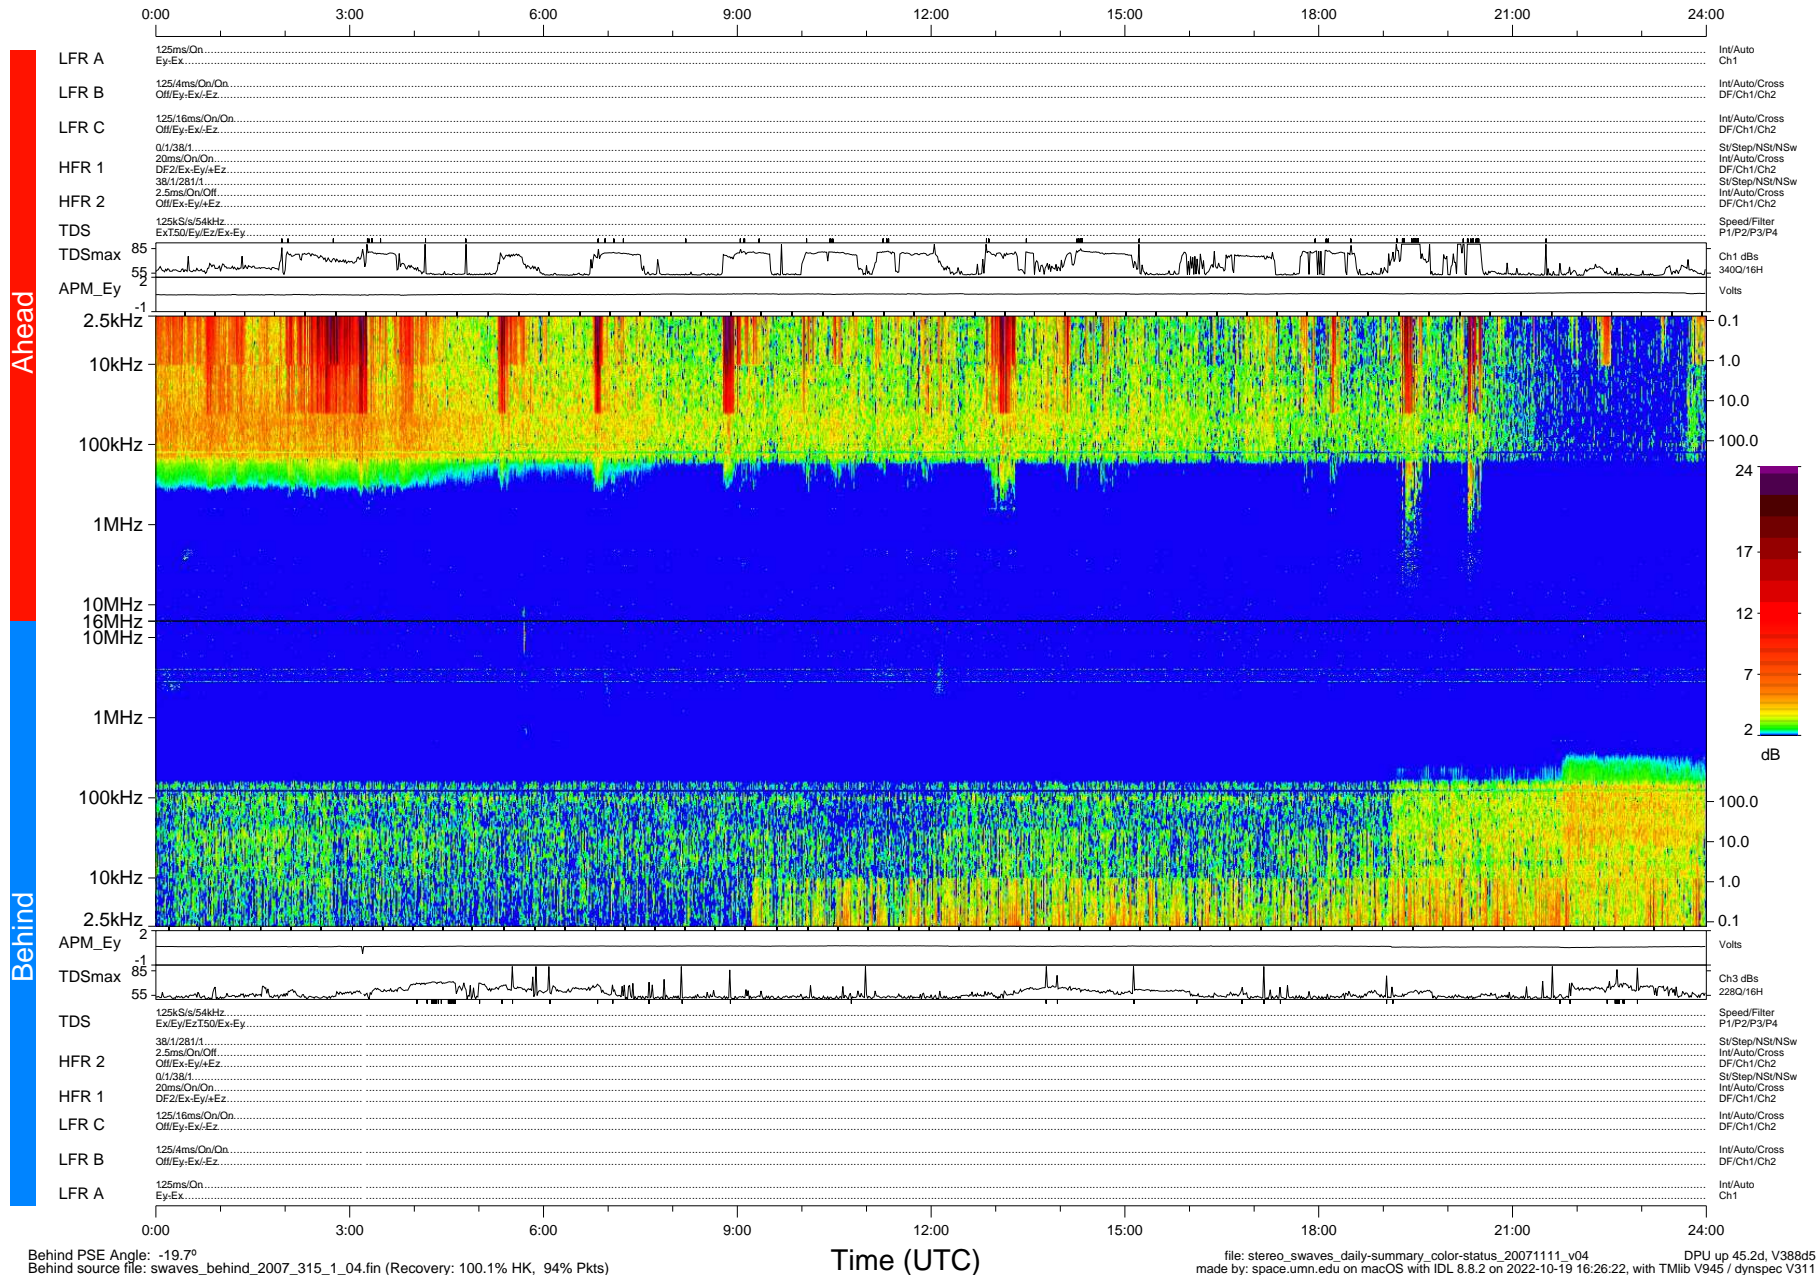

STEREO/WAVES Daily Summary - 11-Nov-2007 (DOY 315)

Ahead source file: swaves_ahead_2007_315_1_04.fin (Recovery: 100.0% HK, 110% Pkts)
Ahead PSE Angle: 20.1°

DPU up 45.5d, V388d5

Behind PSE Angle: -19.7°
Behind source file: swaves_behind_2007_315_1_04.fin (Recovery: 100.1% HK, 94% Pkts)