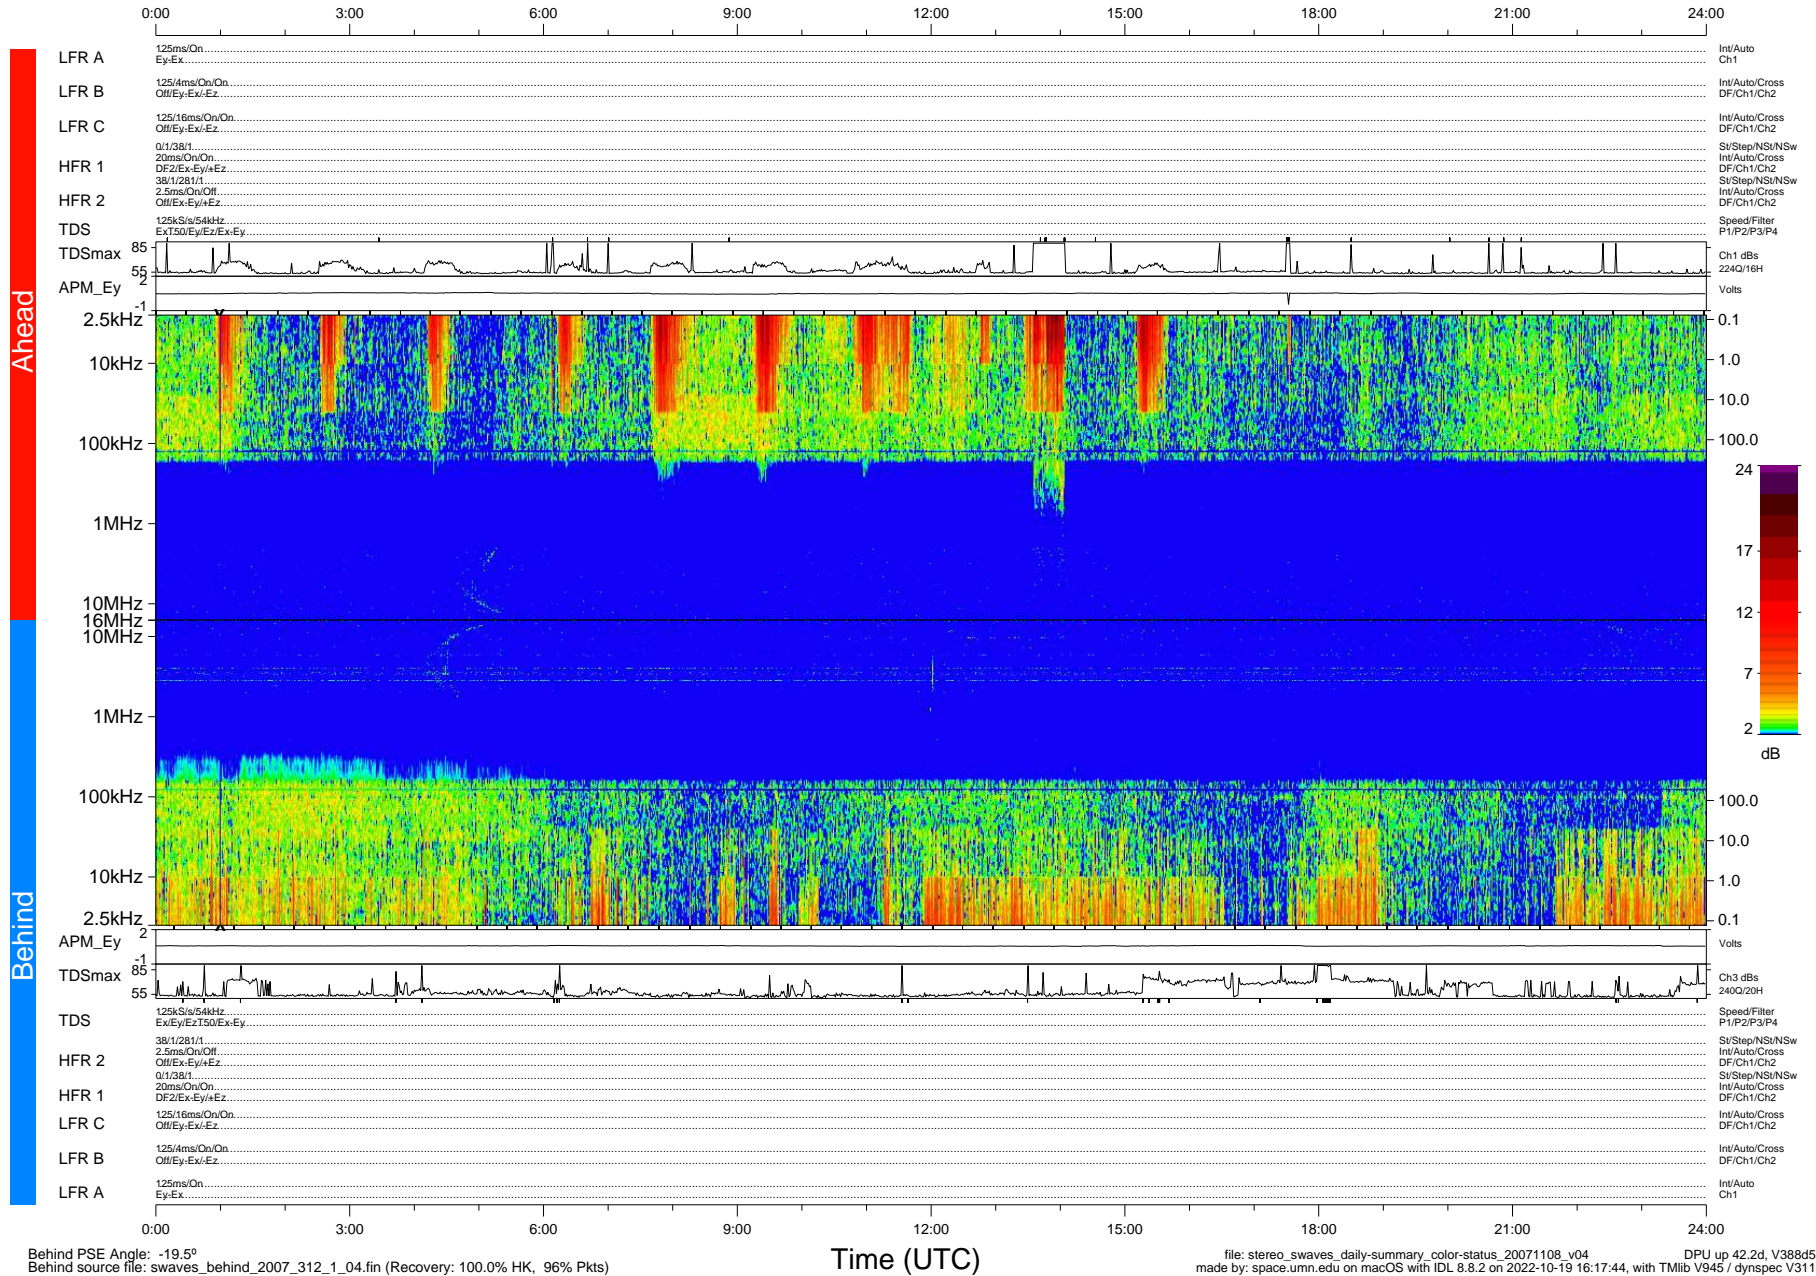

STEREO/WAVES Daily Summary - 08-Nov-2007 (DOY 312)

Ahead source file: swaves_ahead_2007_312_1_04.fin (Recovery: 100.0% HK, 93% Pkts)
Ahead PSE Angle: 20.0°

DPU up 42.5d, V388d5

Behind PSE Angle: -19.5°
Behind source file: swaves_behind_2007_312_1_04.fin (Recovery: 100.0% HK, 96% Pkts)

Time (UTC)