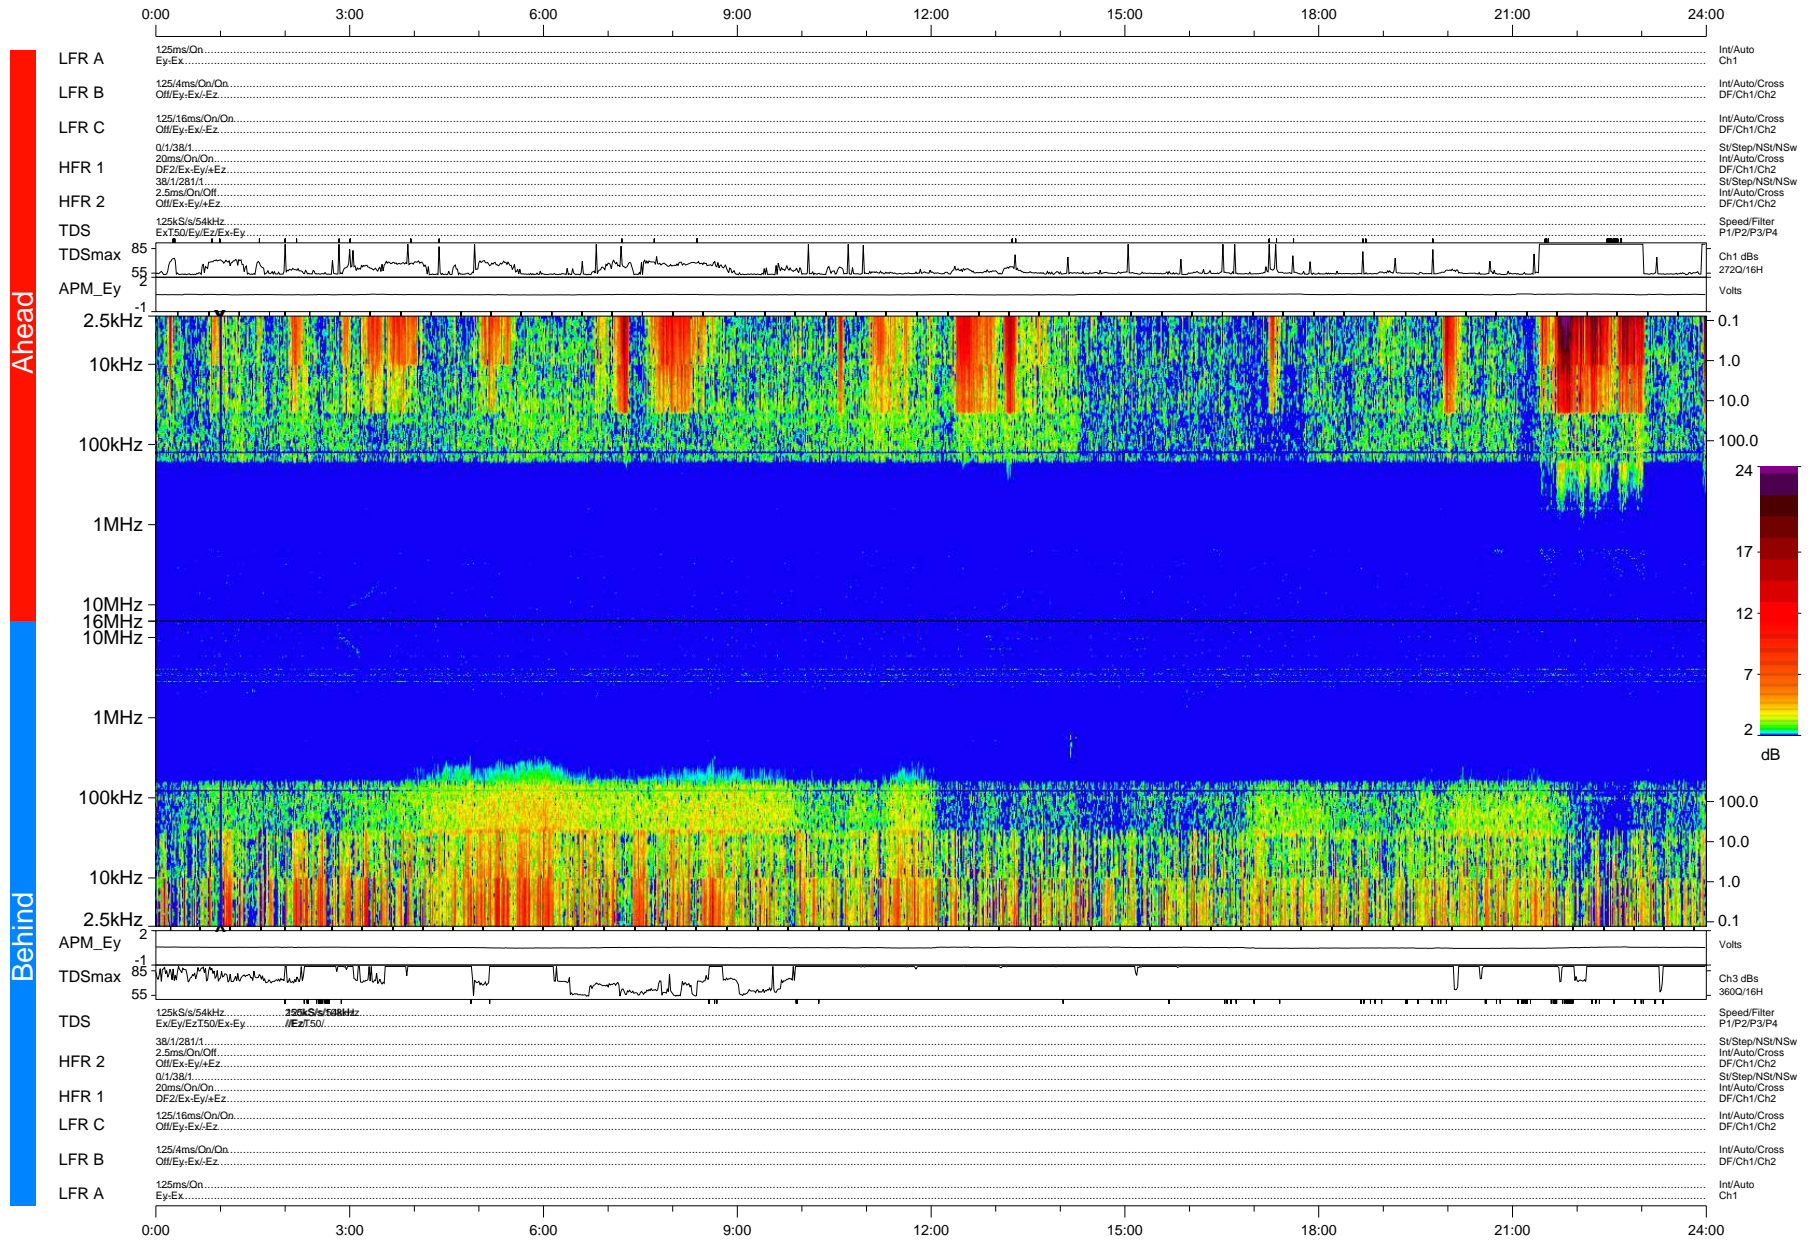

STEREO/WAVES Daily Summary - 06-Nov-2007 (DOY 310)

Ahead source file: swaves_ahead_2007_310_1_04.fin (Recovery: 100.0% HK, 99% Pkts)
Ahead PSE Angle: 19.9°

DPU up 40.5d, V388d5

Behind PSE Angle: -19.3°
Behind source file: swaves_behind_2007_310_1_04.fin (Recovery: 100.0% HK, 112% Pkts)

Time (UTC)