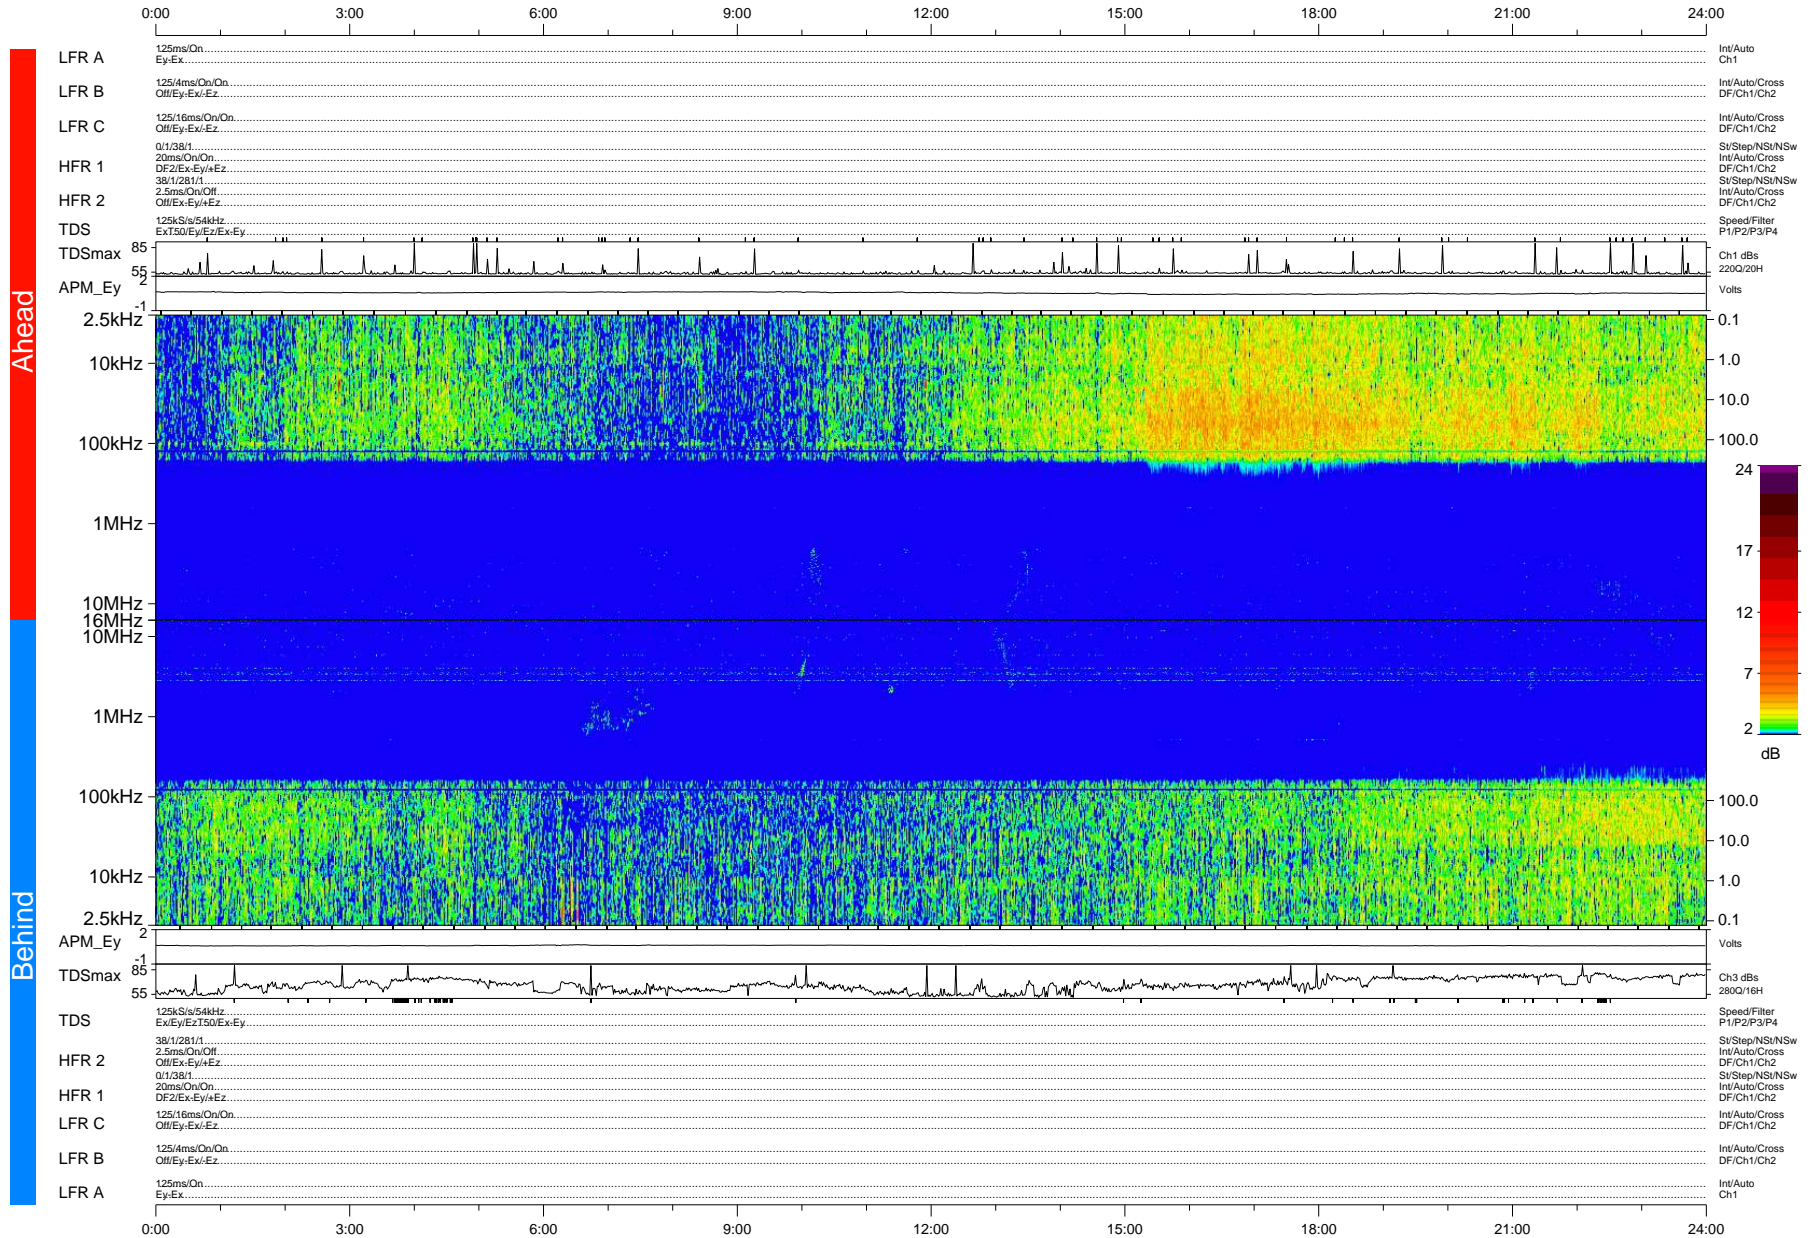

# STEREO/WAVES Daily Summary - 01-Nov-2007 (DOY 305)

Ahead source file: swaves\_ahead\_2007\_305\_1\_04.fin (Recovery: 100.0% HK, 93% Pkts)  
 Ahead PSE Angle: 19.7°

DPU up 35.5d, V388d5

Behind PSE Angle: -18.9°  
 Behind source file: swaves\_behind\_2007\_305\_1\_04.fin (Recovery: 100.0% HK, 101% Pkts)

Time (UTC)

file: stereo\_swaves\_daily-summary\_color-status\_20071101\_v04  
 DPU up 35.2d, V388d5  
 made by: space.umn.edu on macOS with IDL 8.8.2 on 2022-10-19 15:57:29, with Tlib V945 / dynspec V311