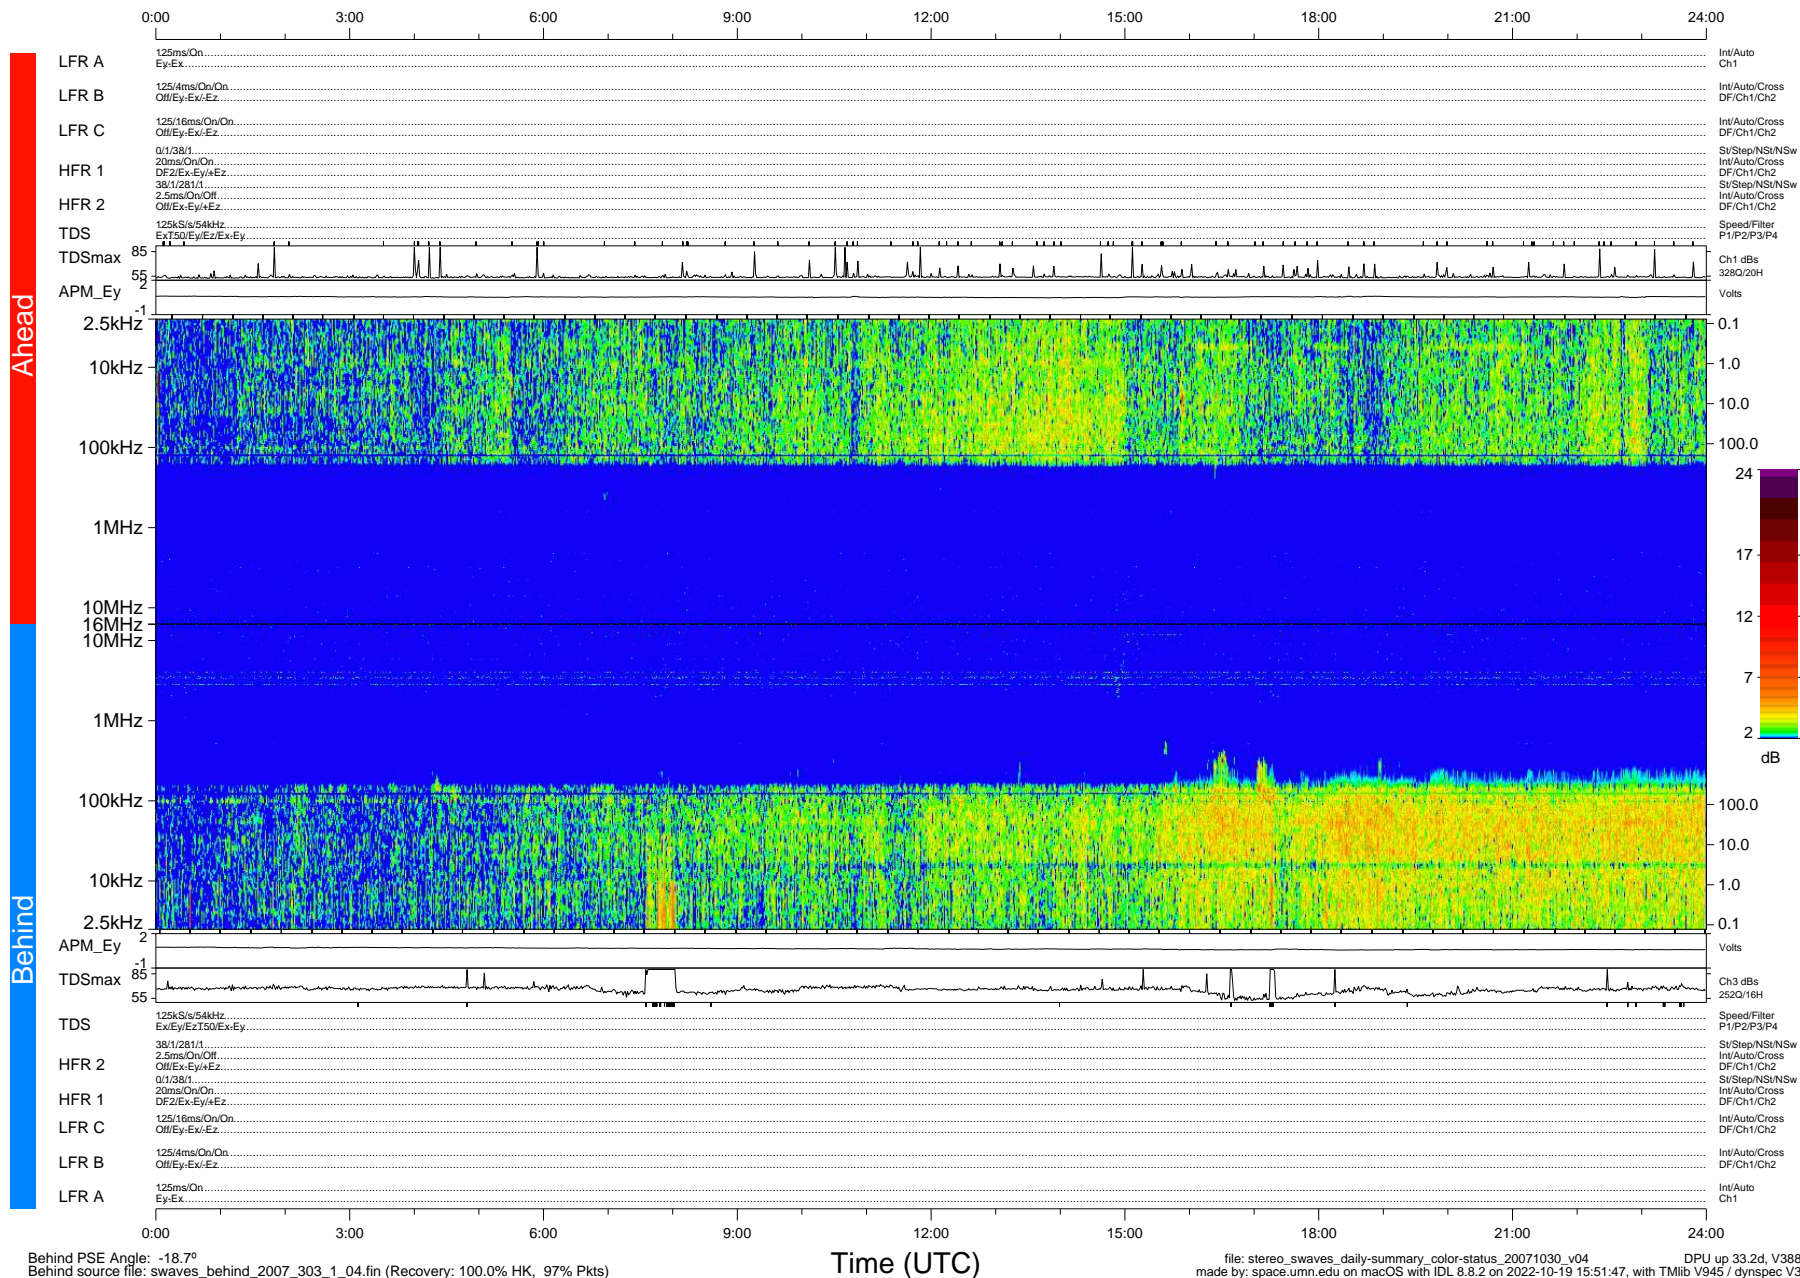

STEREO/WAVES Daily Summary - 30-Oct-2007 (DOY 303)

Ahead source file: swaves_ahead_2007_303_1_04.fin (Recovery: 100.0% HK, 109% Pkts)
Ahead PSE Angle: 19.6°

DPU up 33.5d, V388d5

Behind PSE Angle: -18.7°
Behind source file: swaves_behind_2007_303_1_04.fin (Recovery: 100.0% HK, 97% Pkts)