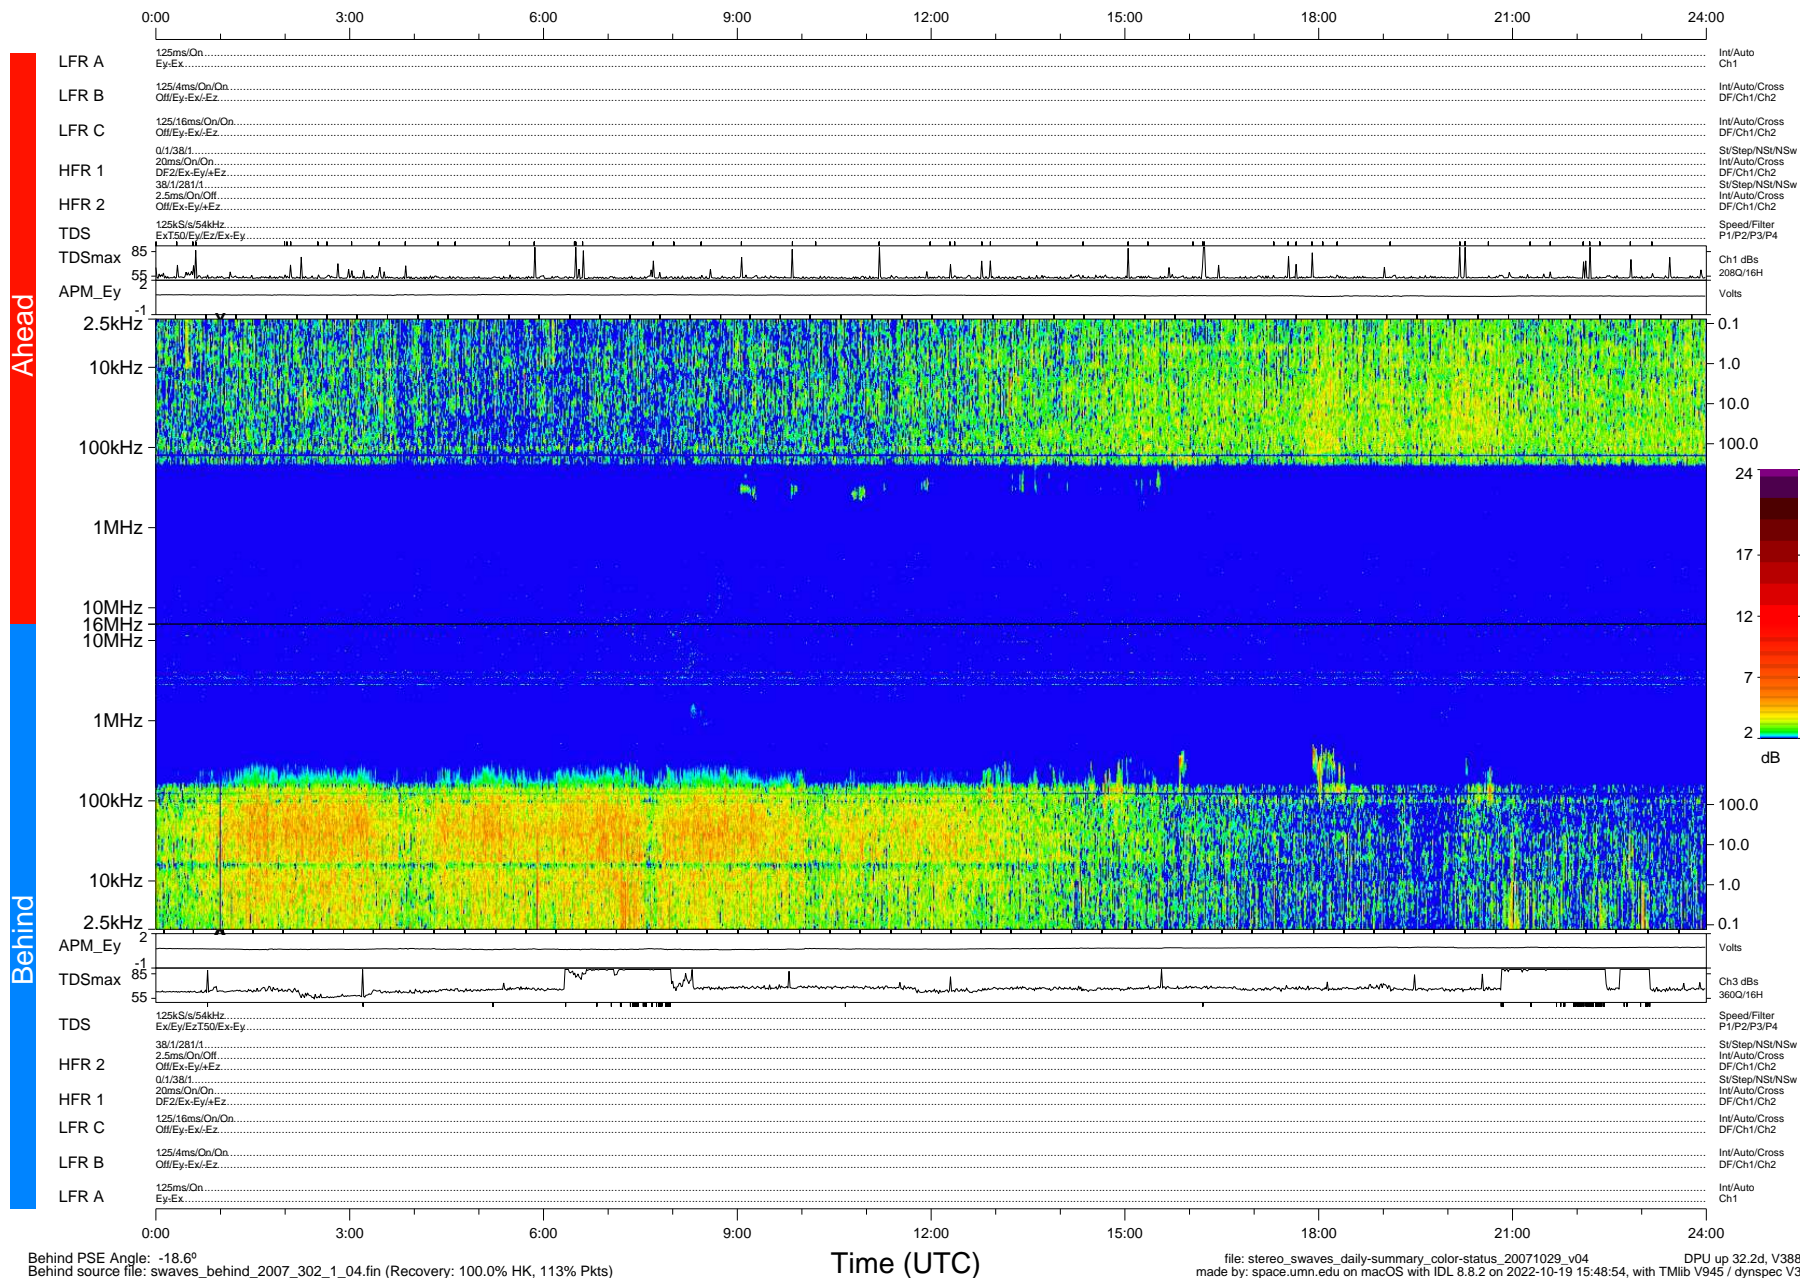

# STEREO/WAVES Daily Summary - 29-Oct-2007 (DOY 302)

Ahead source file: swaves\_ahead\_2007\_302\_1\_04.fin (Recovery: 100.0% HK, 91% Pkts)  
 Ahead PSE Angle: 19.6°

DPU up 32.5d, V388d5

Behind PSE Angle: -18.6°  
 Behind source file: swaves\_behind\_2007\_302\_1\_04.fin (Recovery: 100.0% HK, 113% Pkts)

DPU up 32.2d, V388d5