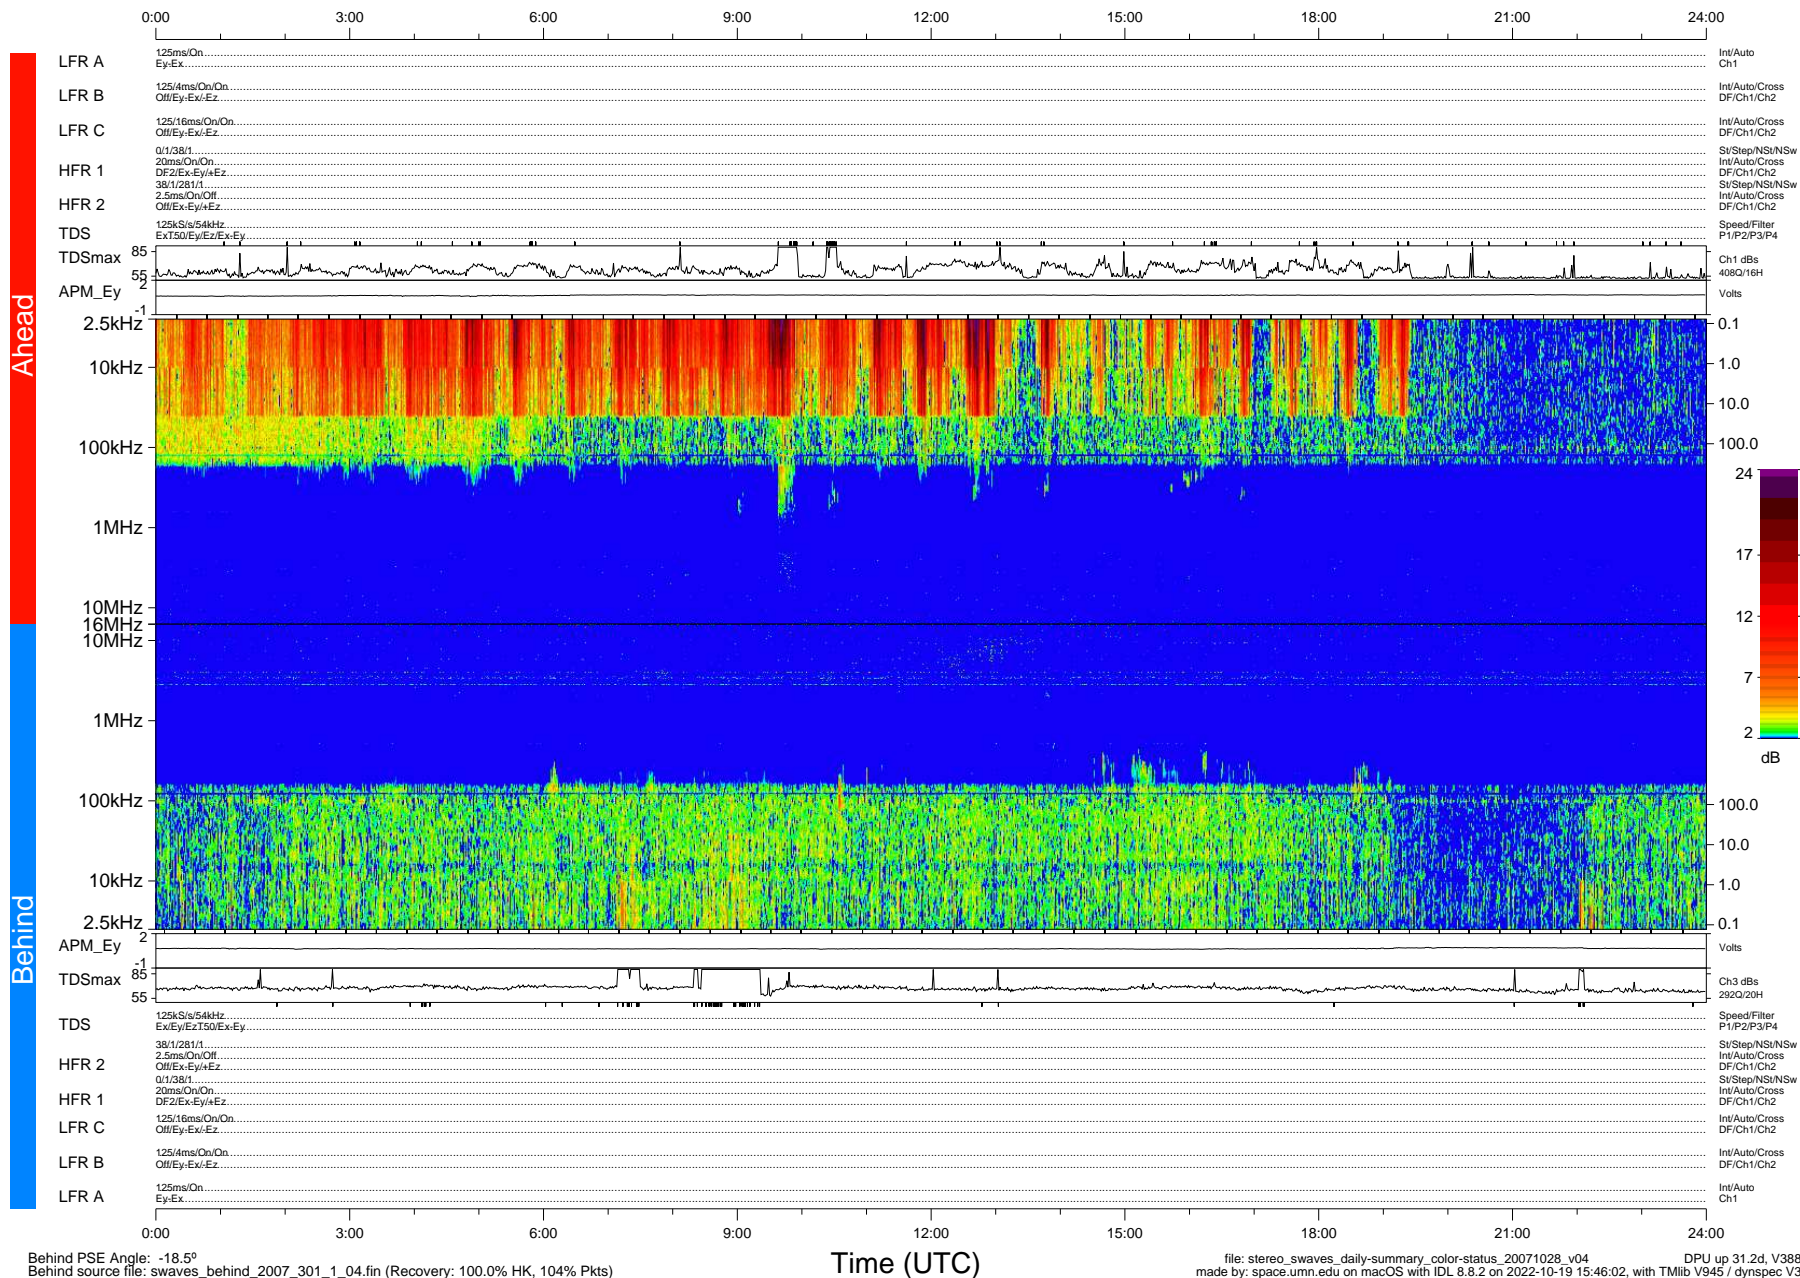

STEREO/WAVES Daily Summary - 28-Oct-2007 (DOY 301)

Ahead source file: swaves_ahead_2007_301_1_04.fin (Recovery: 100.0% HK, 120% Pkts)
Ahead PSE Angle: 19.5°

DPU up 31.5d, V388d5

Behind PSE Angle: -18.5°
Behind source file: swaves_behind_2007_301_1_04.fin (Recovery: 100.0% HK, 104% Pkts)