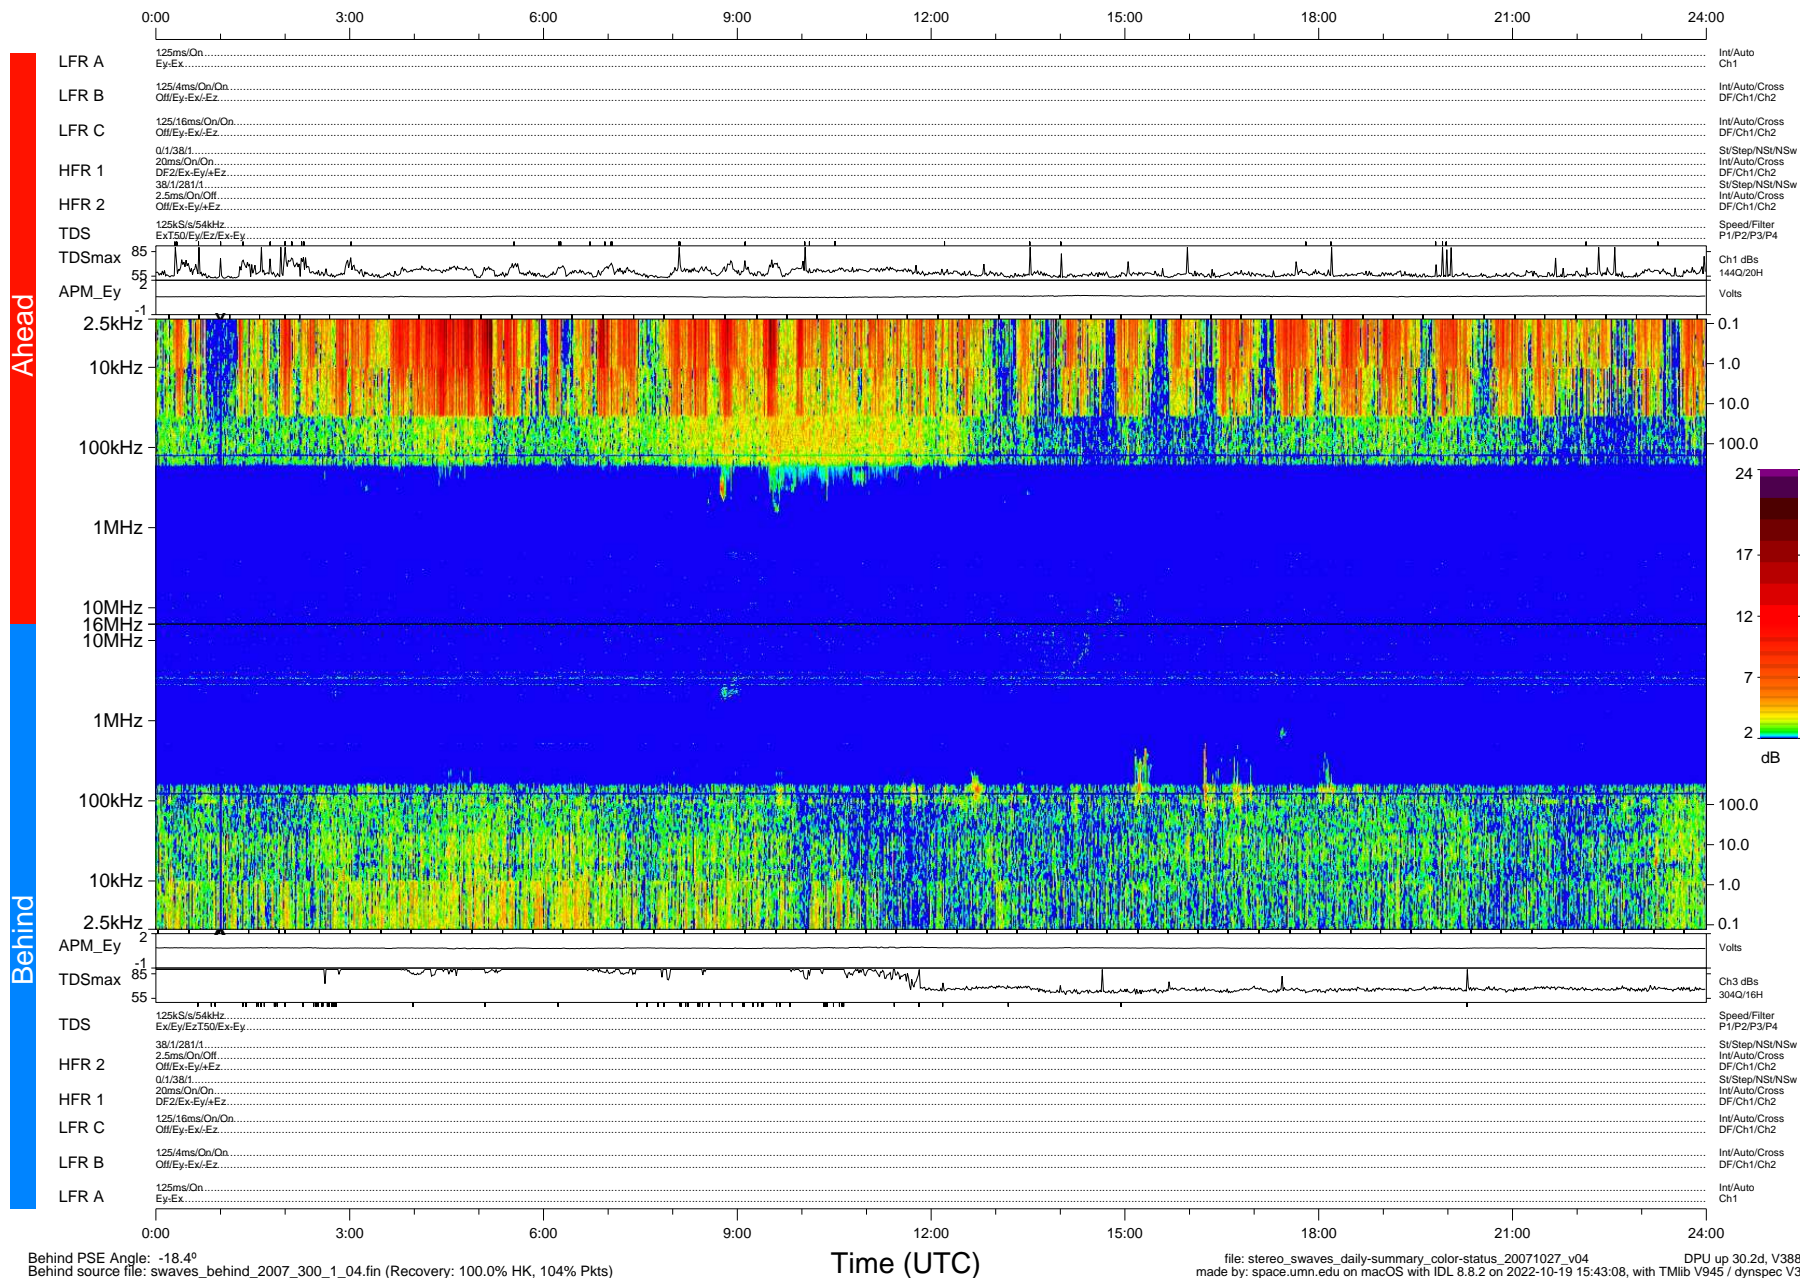

STEREO/WAVES Daily Summary - 27-Oct-2007 (DOY 300)

Ahead source file: swaves_ahead_2007_300_1_04.fin (Recovery: 100.0% HK, 81% Pkts)
Ahead PSE Angle: 19.5°

DPU up 30.5d, V388d5

Behind PSE Angle: -18.4°
Behind source file: swaves_behind_2007_300_1_04.fin (Recovery: 100.0% HK, 104% Pkts)

Time (UTC)