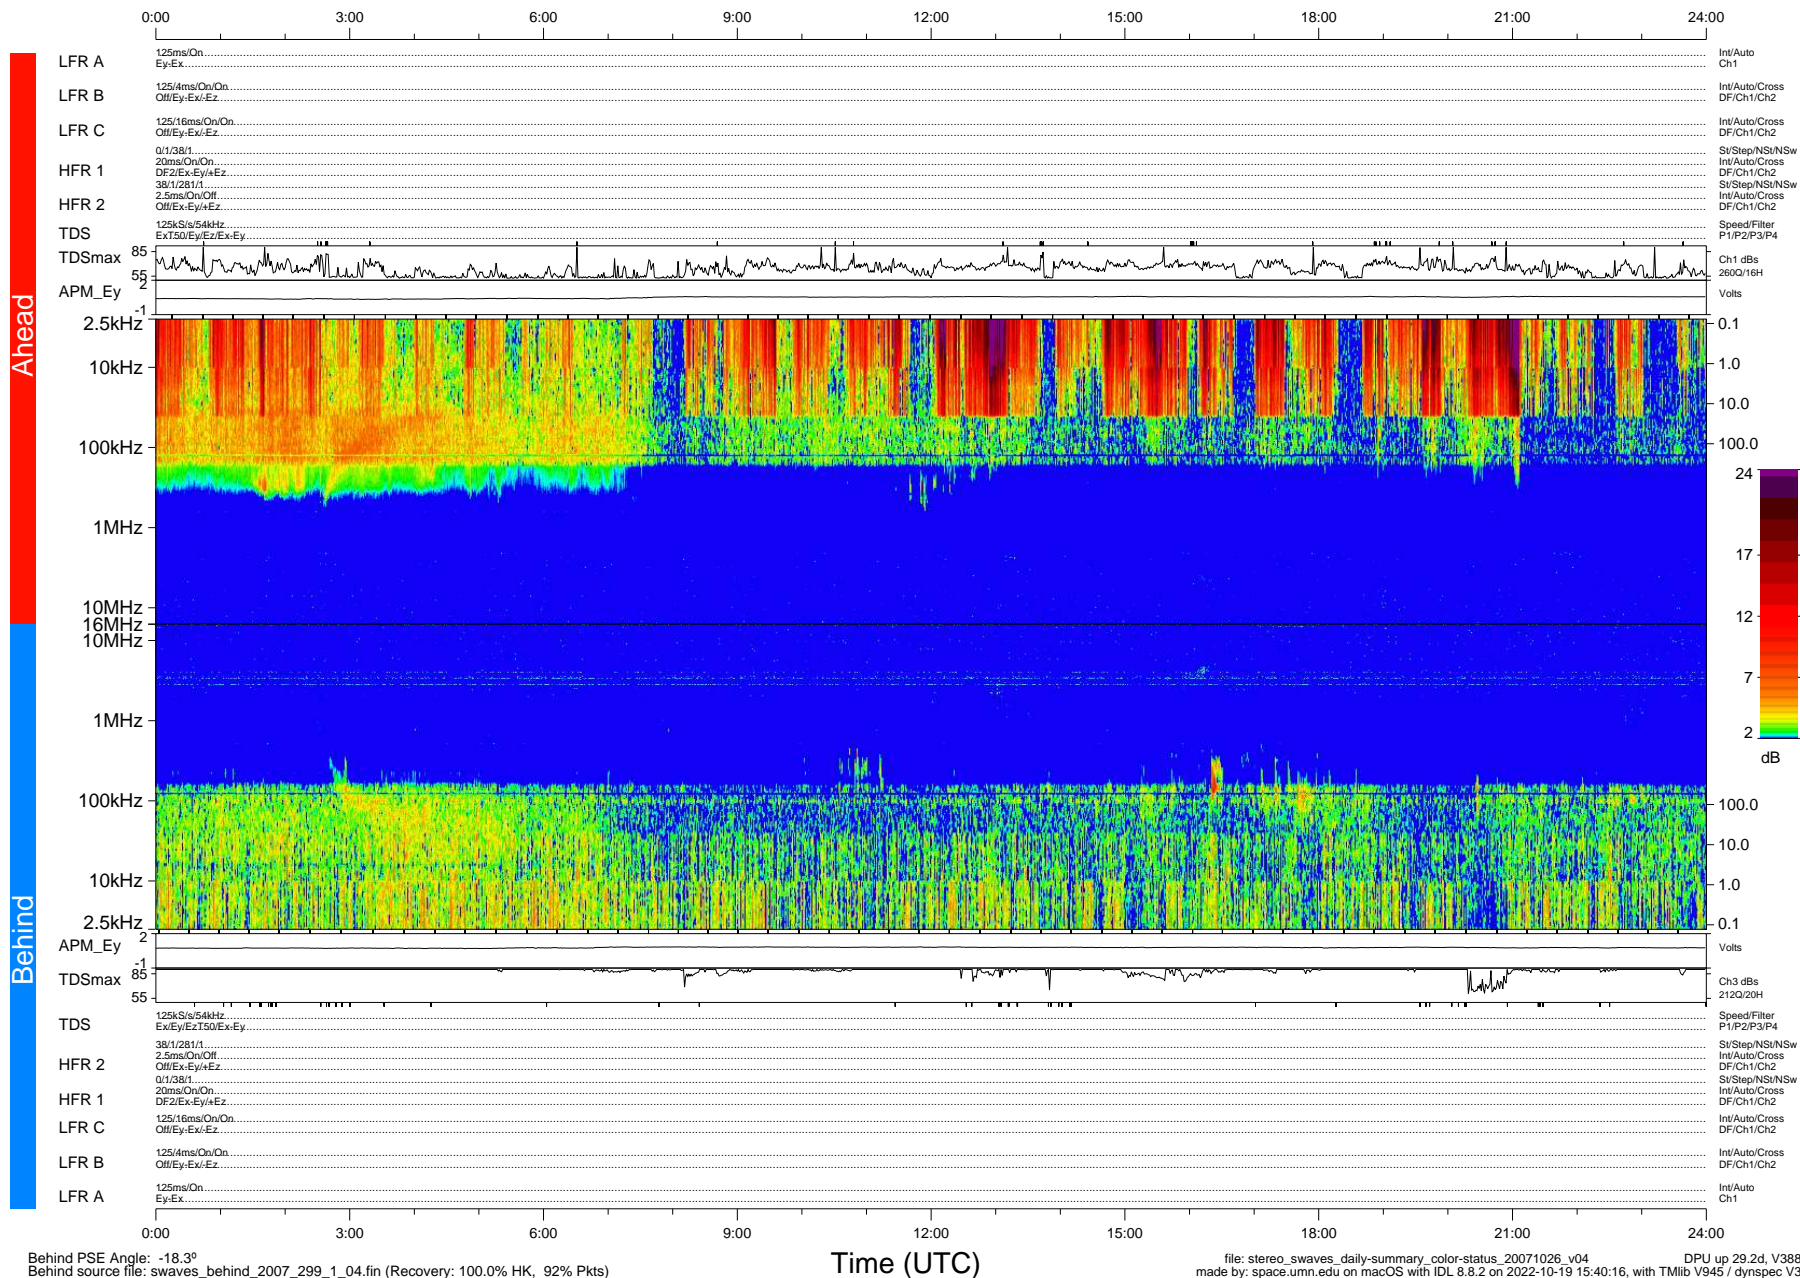

STEREO/WAVES Daily Summary - 26-Oct-2007 (DOY 299)

Ahead source file: swaves_ahead_2007_299_1_04.fin (Recovery: 100.0% HK, 98% Pkts)
Ahead PSE Angle: 19.5°

DPU up 29.5d, V388d5

Behind PSE Angle: -18.3°
Behind source file: swaves_behind_2007_299_1_04.fin (Recovery: 100.0% HK, 92% Pkts)

Time (UTC)