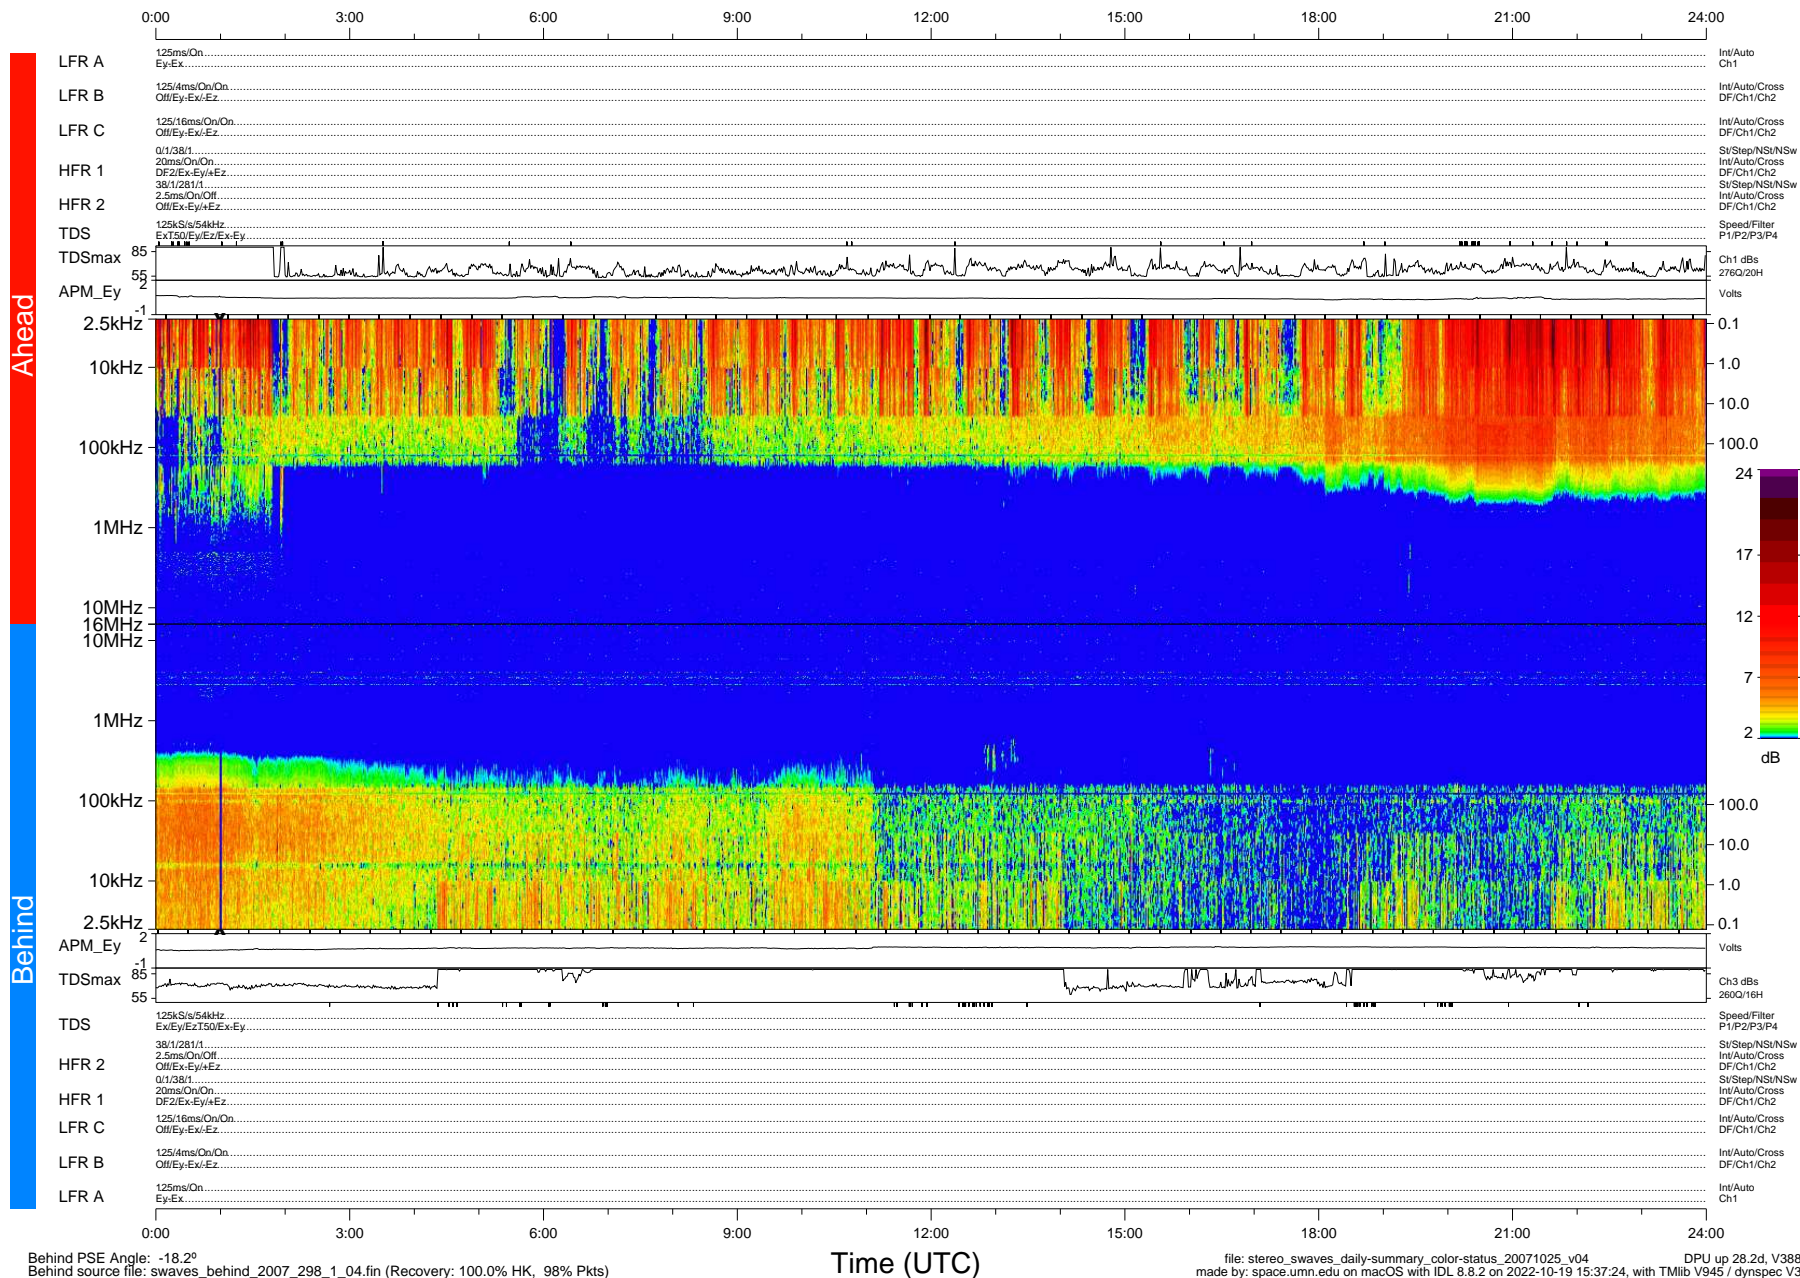

# STEREO/WAVES Daily Summary - 25-Oct-2007 (DOY 298)

Ahead source file: swaves\_ahead\_2007\_298\_1\_04.fin (Recovery: 100.0% HK, 101% Pkts)  
 Ahead PSE Angle: 19.4°

DPU up 28.5d, V388d5

Behind PSE Angle: -18.2°  
 Behind source file: swaves\_behind\_2007\_298\_1\_04.fin (Recovery: 100.0% HK, 98% Pkts)