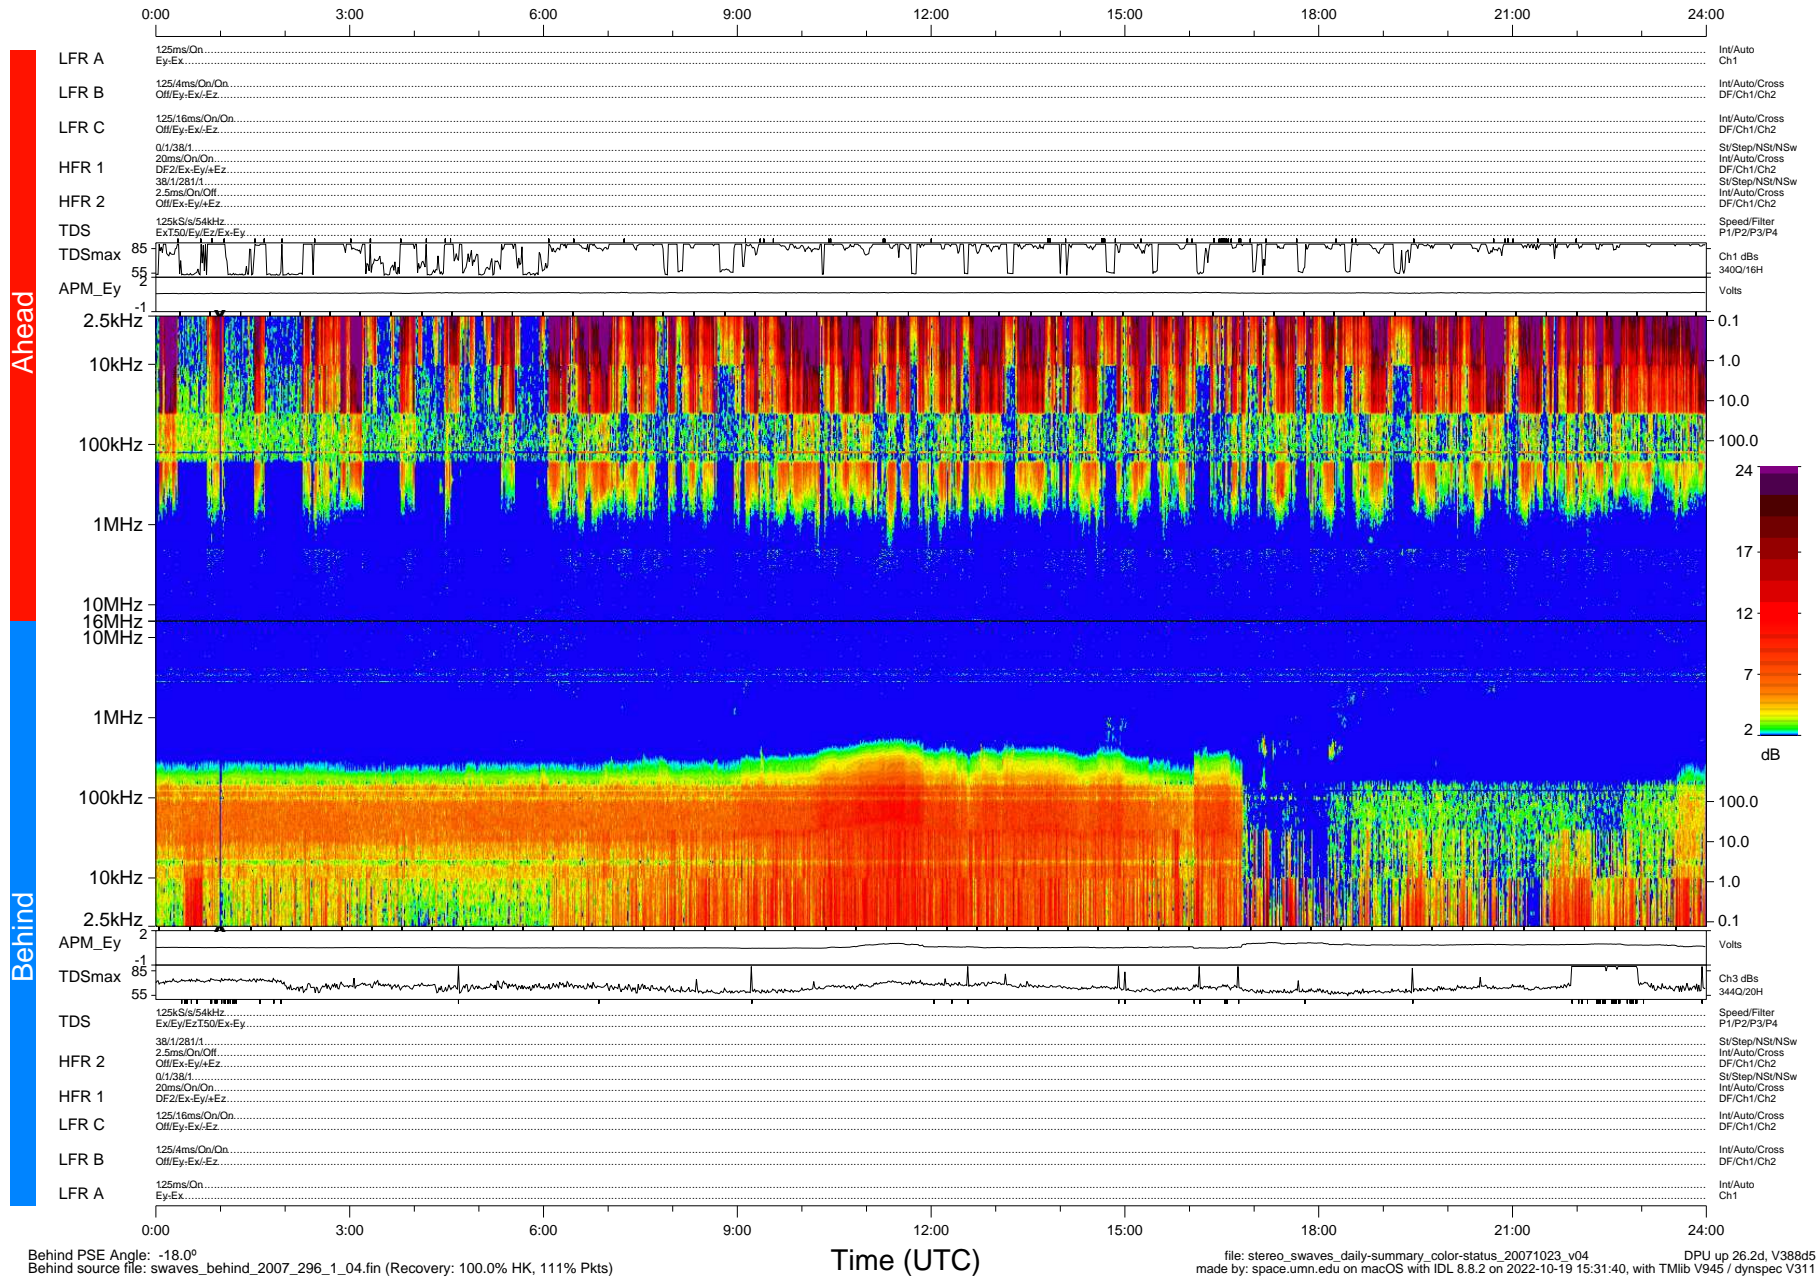

STEREO/WAVES Daily Summary - 23-Oct-2007 (DOY 296)

Ahead source file: swaves_ahead_2007_296_1_04.fin (Recovery: 100.0% HK, 110% Pkts)
Ahead PSE Angle: 19.3°

DPU up 26.5d, V388d5

Behind PSE Angle: -18.0°
Behind source file: swaves_behind_2007_296_1_04.fin (Recovery: 100.0% HK, 111% Pkts)

Time (UTC)