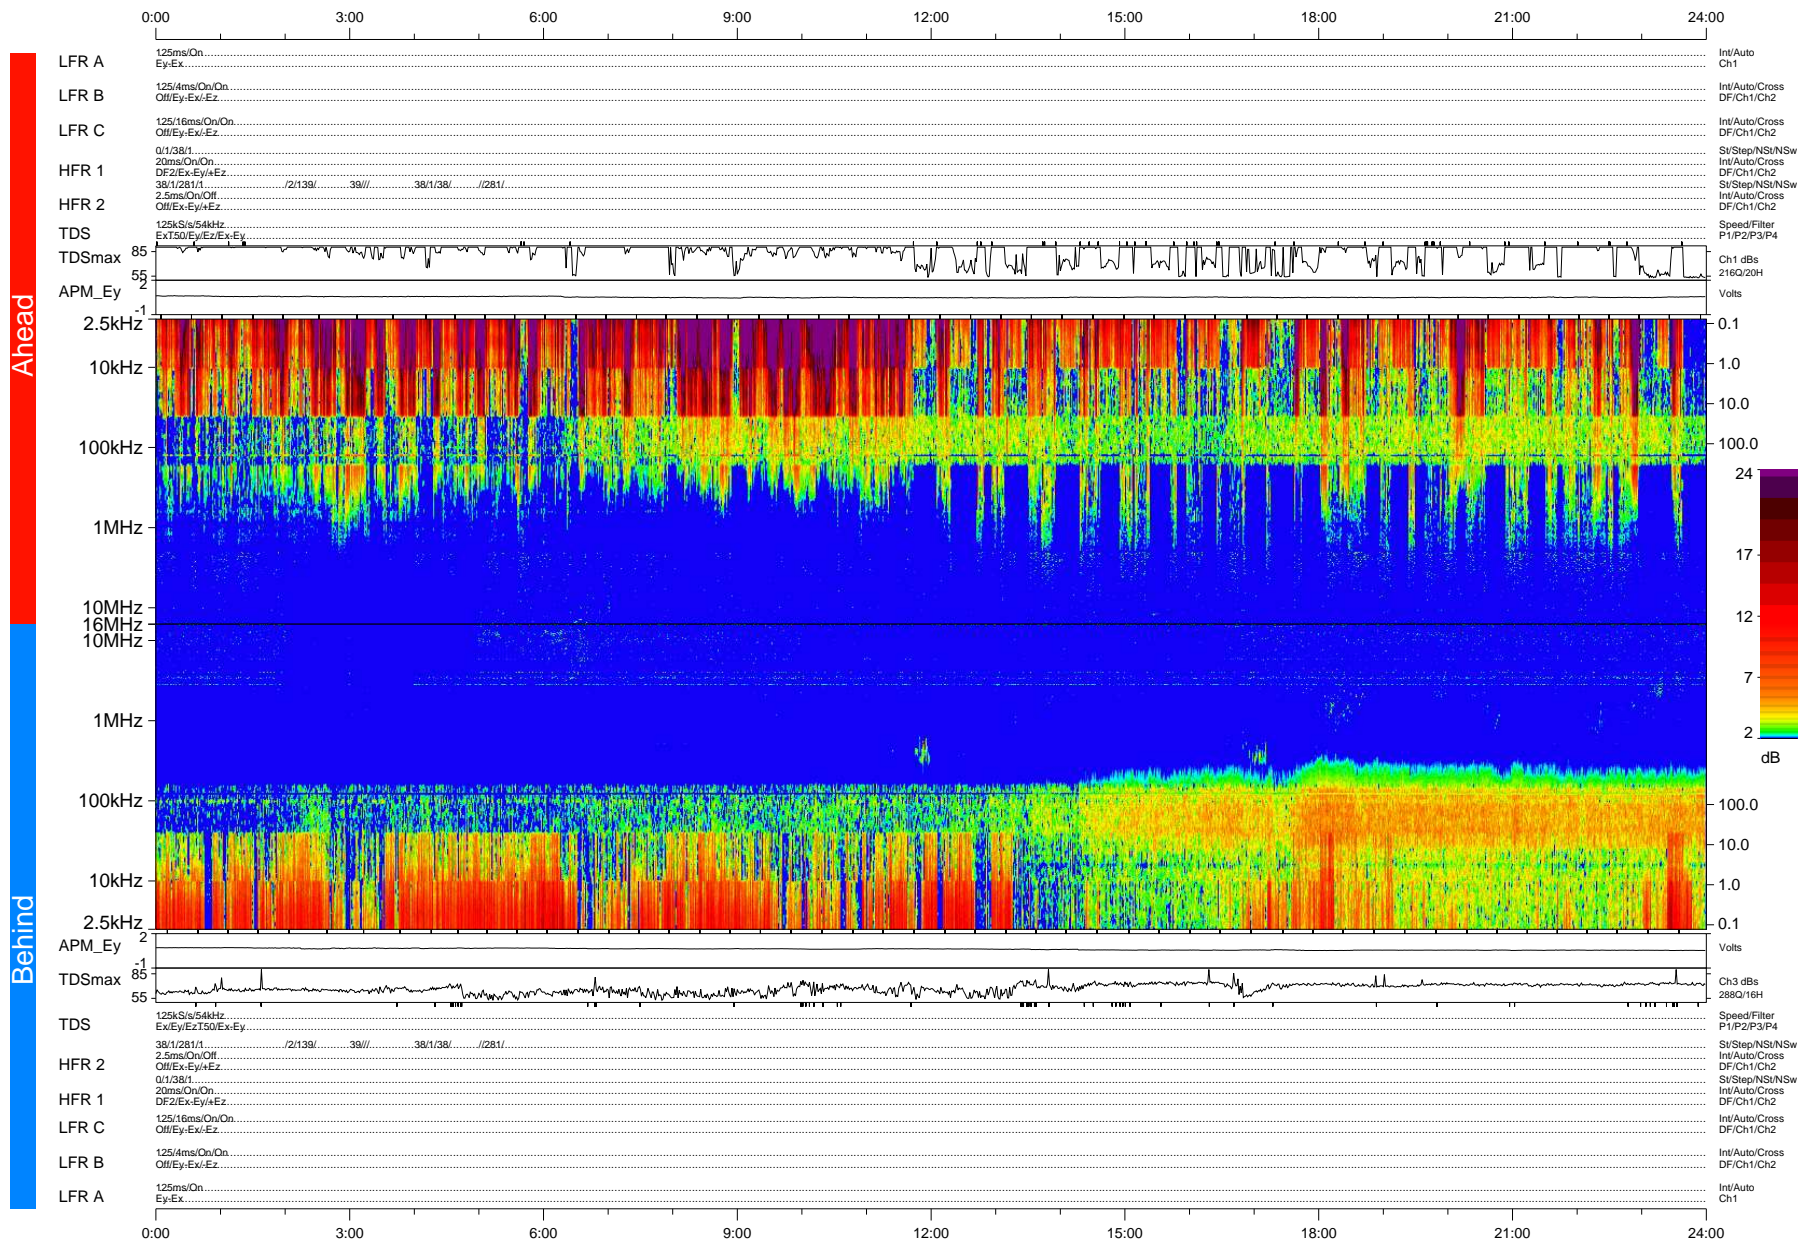

# STEREO/WAVES Daily Summary - 22-Oct-2007 (DOY 295)

Ahead source file: swaves\_ahead\_2007\_295\_1\_04.fin (Recovery: 100.0% HK, 91% Pkts)  
 Ahead PSE Angle: 19.3°

DPU up 25.5d, V388d5a17

Behind PSE Angle: -17.9°  
 Behind source file: swaves\_behind\_2007\_295\_1\_04.fin (Recovery: 100.0% HK, 101% Pkts)

Time (UTC)

file: stereo\_swaves\_daily-summary\_color-status\_20071022\_v04  
 made by: space.umn.edu on macOS with IDL 8.8.2 on 2022-10-19 15:28:46, with TMLib V945 / dynspec V311

DPU up 25.2d, V388d5a17