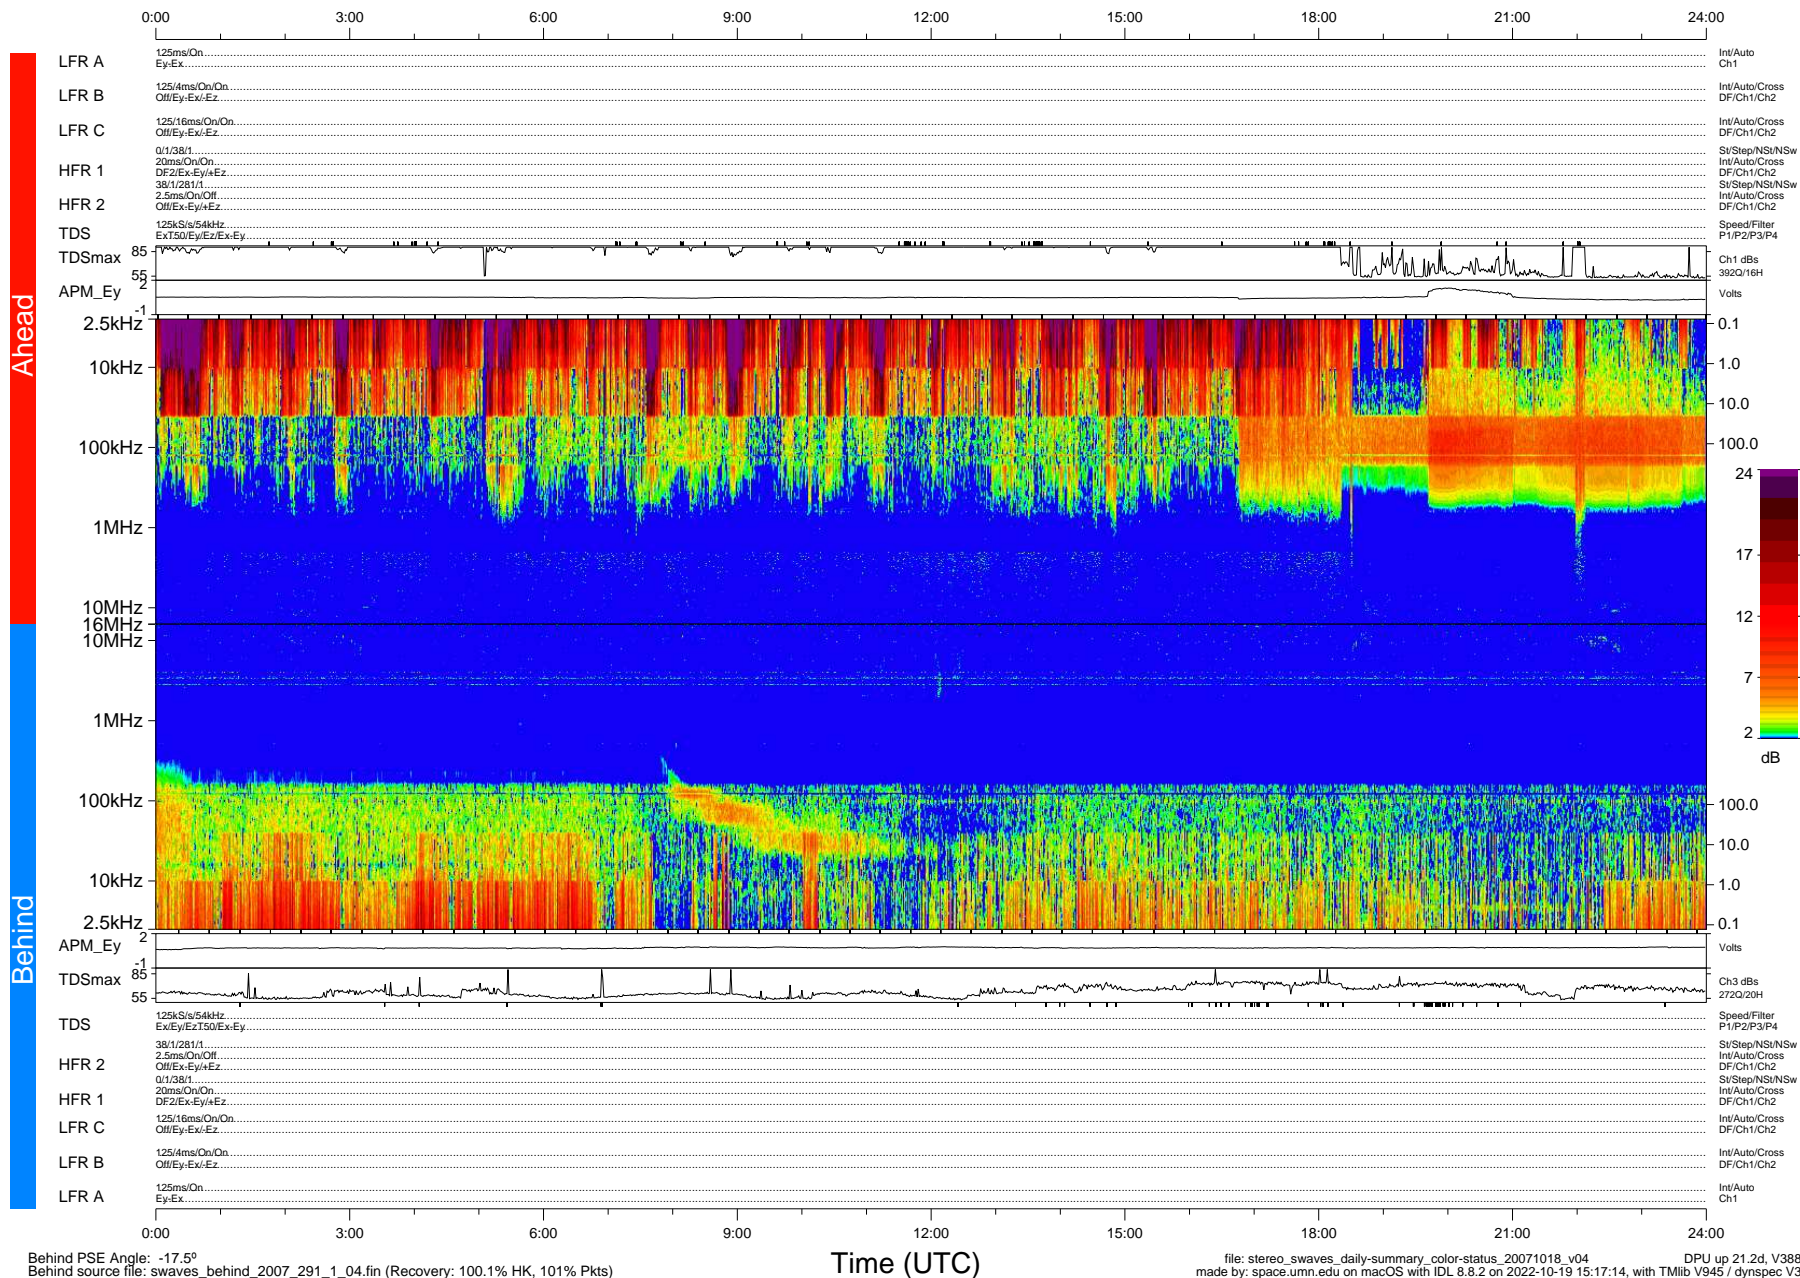

STEREO/WAVES Daily Summary - 18-Oct-2007 (DOY 291)

Ahead source file: swaves_ahead_2007_291_1_04.fin (Recovery: 100.0% HK, 118% Pkts)
Ahead PSE Angle: 19.1°

DPU up 21.5d, V388d5

Behind PSE Angle: -17.5°
Behind source file: swaves_behind_2007_291_1_04.fin (Recovery: 100.1% HK, 101% Pkts)