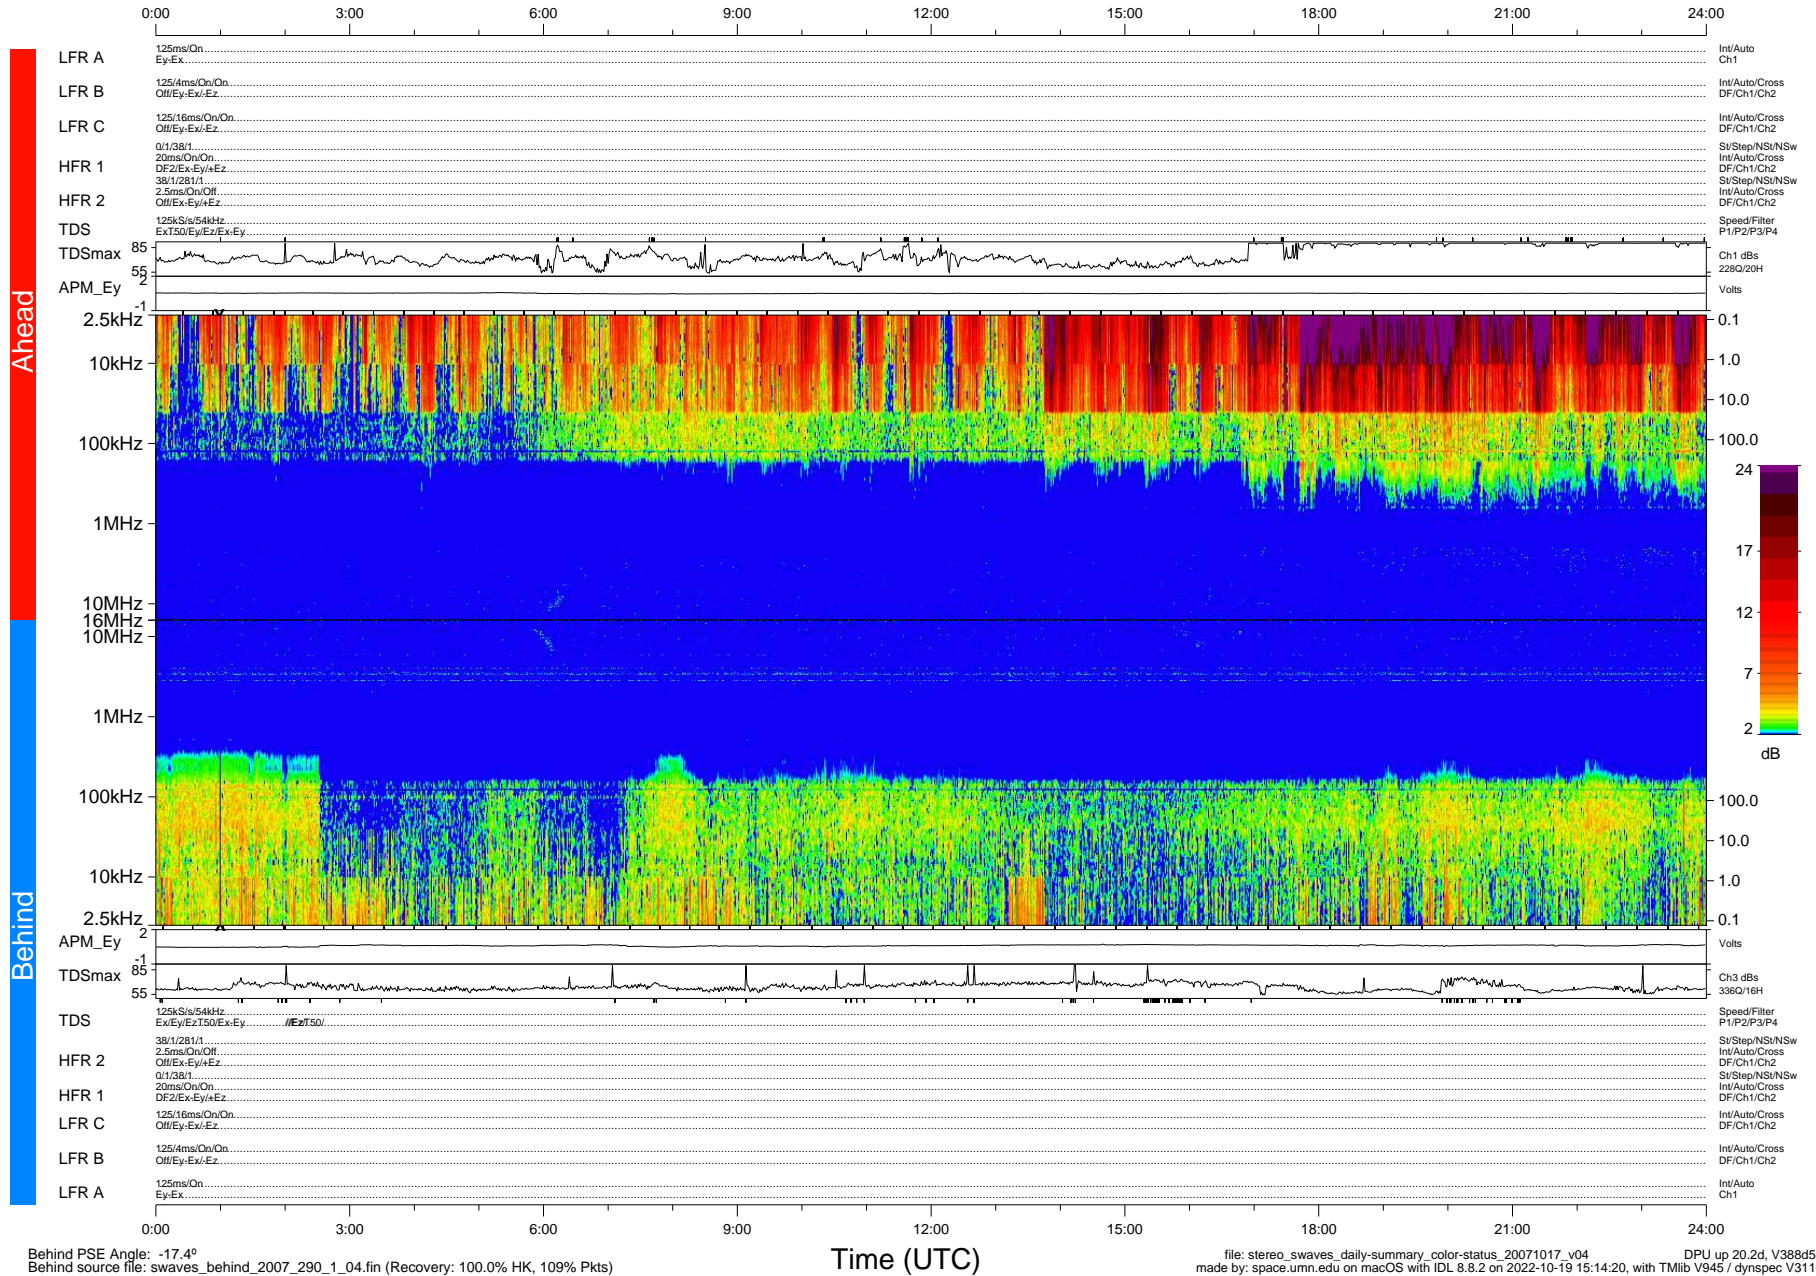

STEREO/WAVES Daily Summary - 17-Oct-2007 (DOY 290)

Ahead source file: swaves_ahead_2007_290_1_04.fin (Recovery: 100.0% HK, 94% Pkts)
Ahead PSE Angle: 19.1°

DPU up 20.5d, V388d5

Behind PSE Angle: -17.4°
Behind source file: swaves_behind_2007_290_1_04.fin (Recovery: 100.0% HK, 109% Pkts)