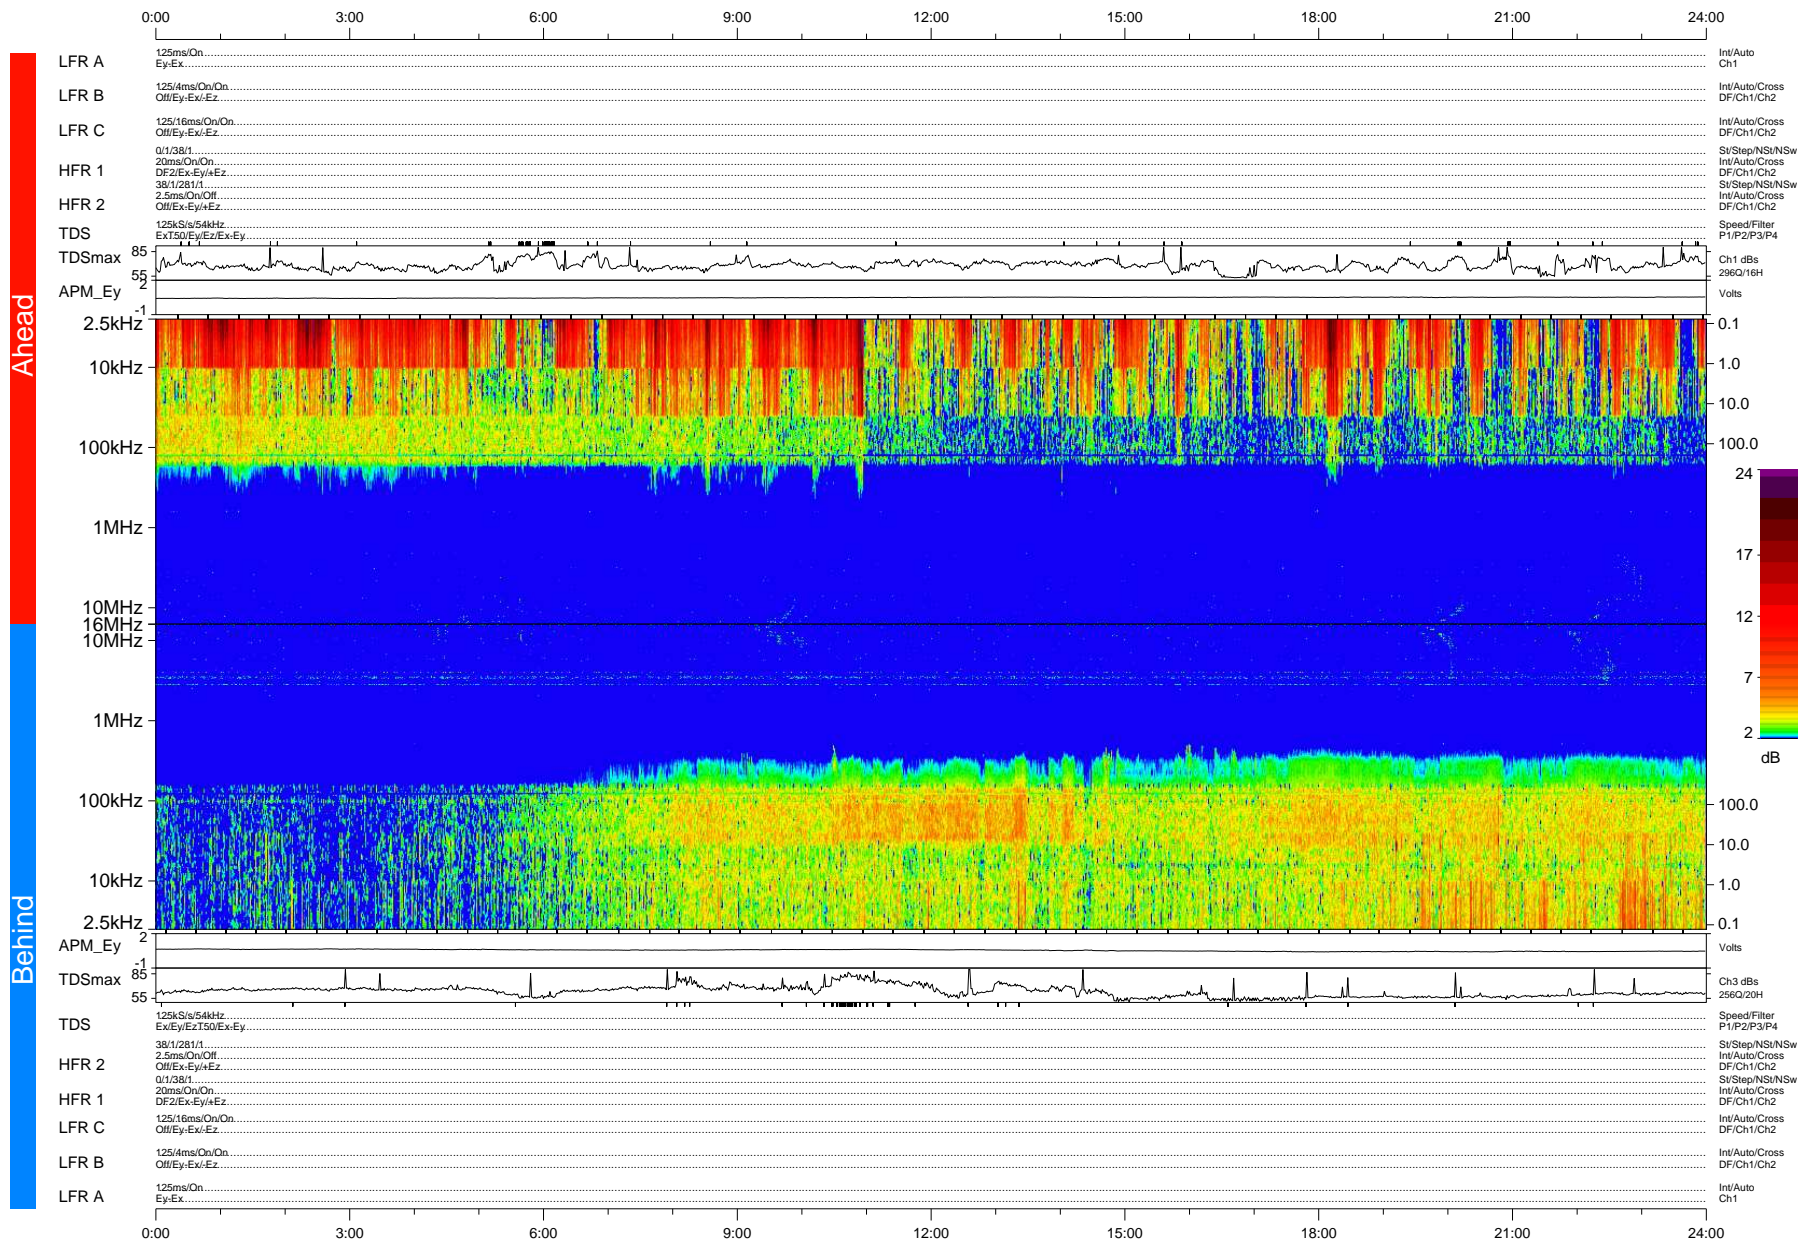

# STEREO/WAVES Daily Summary - 16-Oct-2007 (DOY 289)

Ahead source file: swaves\_ahead\_2007\_289\_1\_04.fin (Recovery: 100.0% HK, 103% Pkts)  
 Ahead PSE Angle: 19.0°

DPU up 19.5d, V388d5

Behind PSE Angle: -17.3°  
 Behind source file: swaves\_behind\_2007\_289\_1\_04.fin (Recovery: 100.0% HK, 98% Pkts)

Time (UTC)

file: stereo\_swaves\_daily-summary\_color-status\_20071016\_v04  
 made by: space.umn.edu on macOS with IDL 8.8.2 on 2022-10-19 15:11:29, with Tlib V945 / dynspec V311

DPU up 19.2d, V388d5