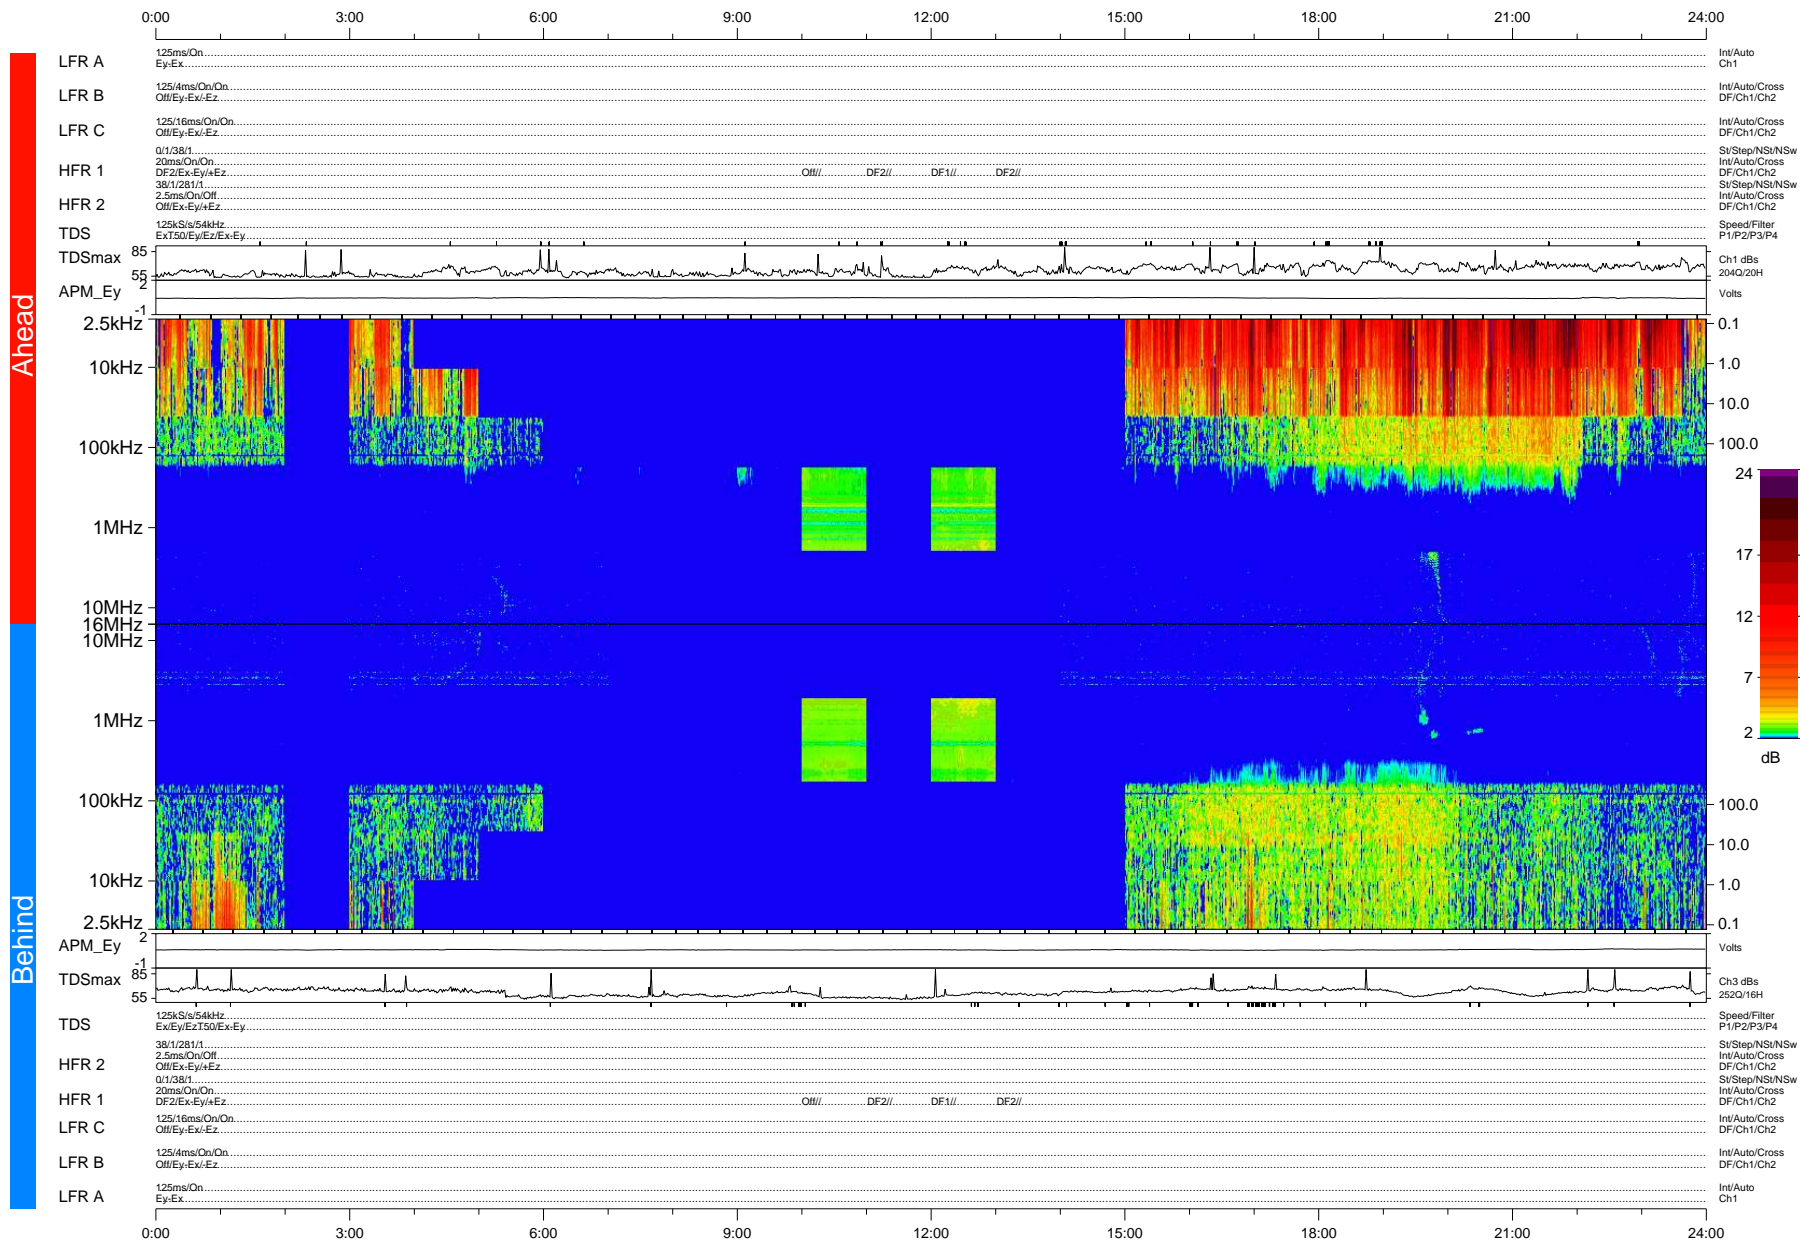

STEREO/WAVES Daily Summary - 15-Oct-2007 (DOY 288)

Ahead source file: swaves_ahead_2007_288_1_04.fin (Recovery: 100.0% HK, 82% Pkts)
Ahead PSE Angle: 19.0°

DPU up 18.5d, V388d5a16

Behind PSE Angle: -17.2°
Behind source file: swaves_behind_2007_288_1_04.fin (Recovery: 100.0% HK, 89% Pkts)

Time (UTC)