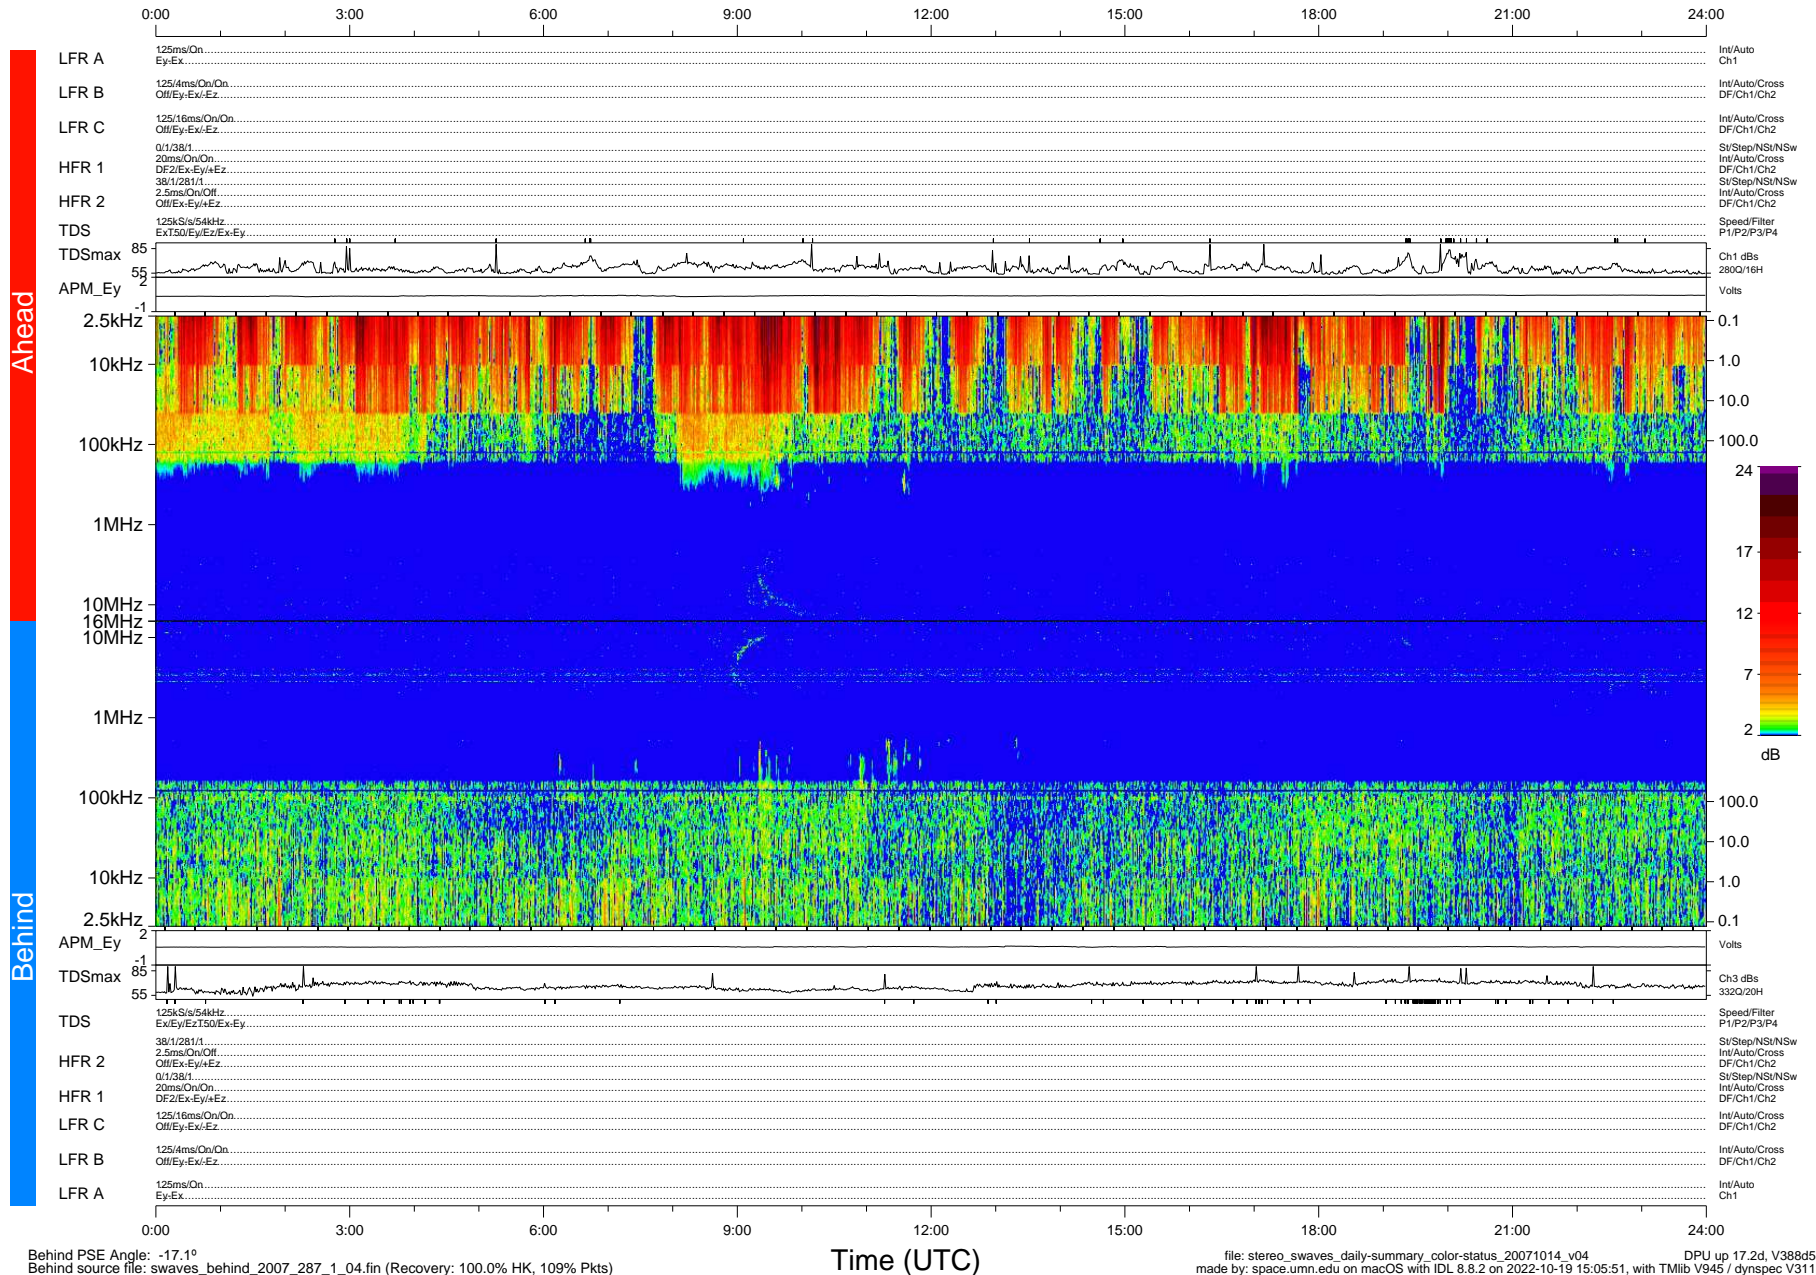

STEREO/WAVES Daily Summary - 14-Oct-2007 (DOY 287)

Ahead source file: swaves_ahead_2007_287_1_04.fin (Recovery: 100.0% HK, 101% Pkts)
Ahead PSE Angle: 18.8°

DPU up 17.5d, V388d5

Behind PSE Angle: -17.1°
Behind source file: swaves_behind_2007_287_1_04.fin (Recovery: 100.0% HK, 109% Pkts)

Time (UTC)